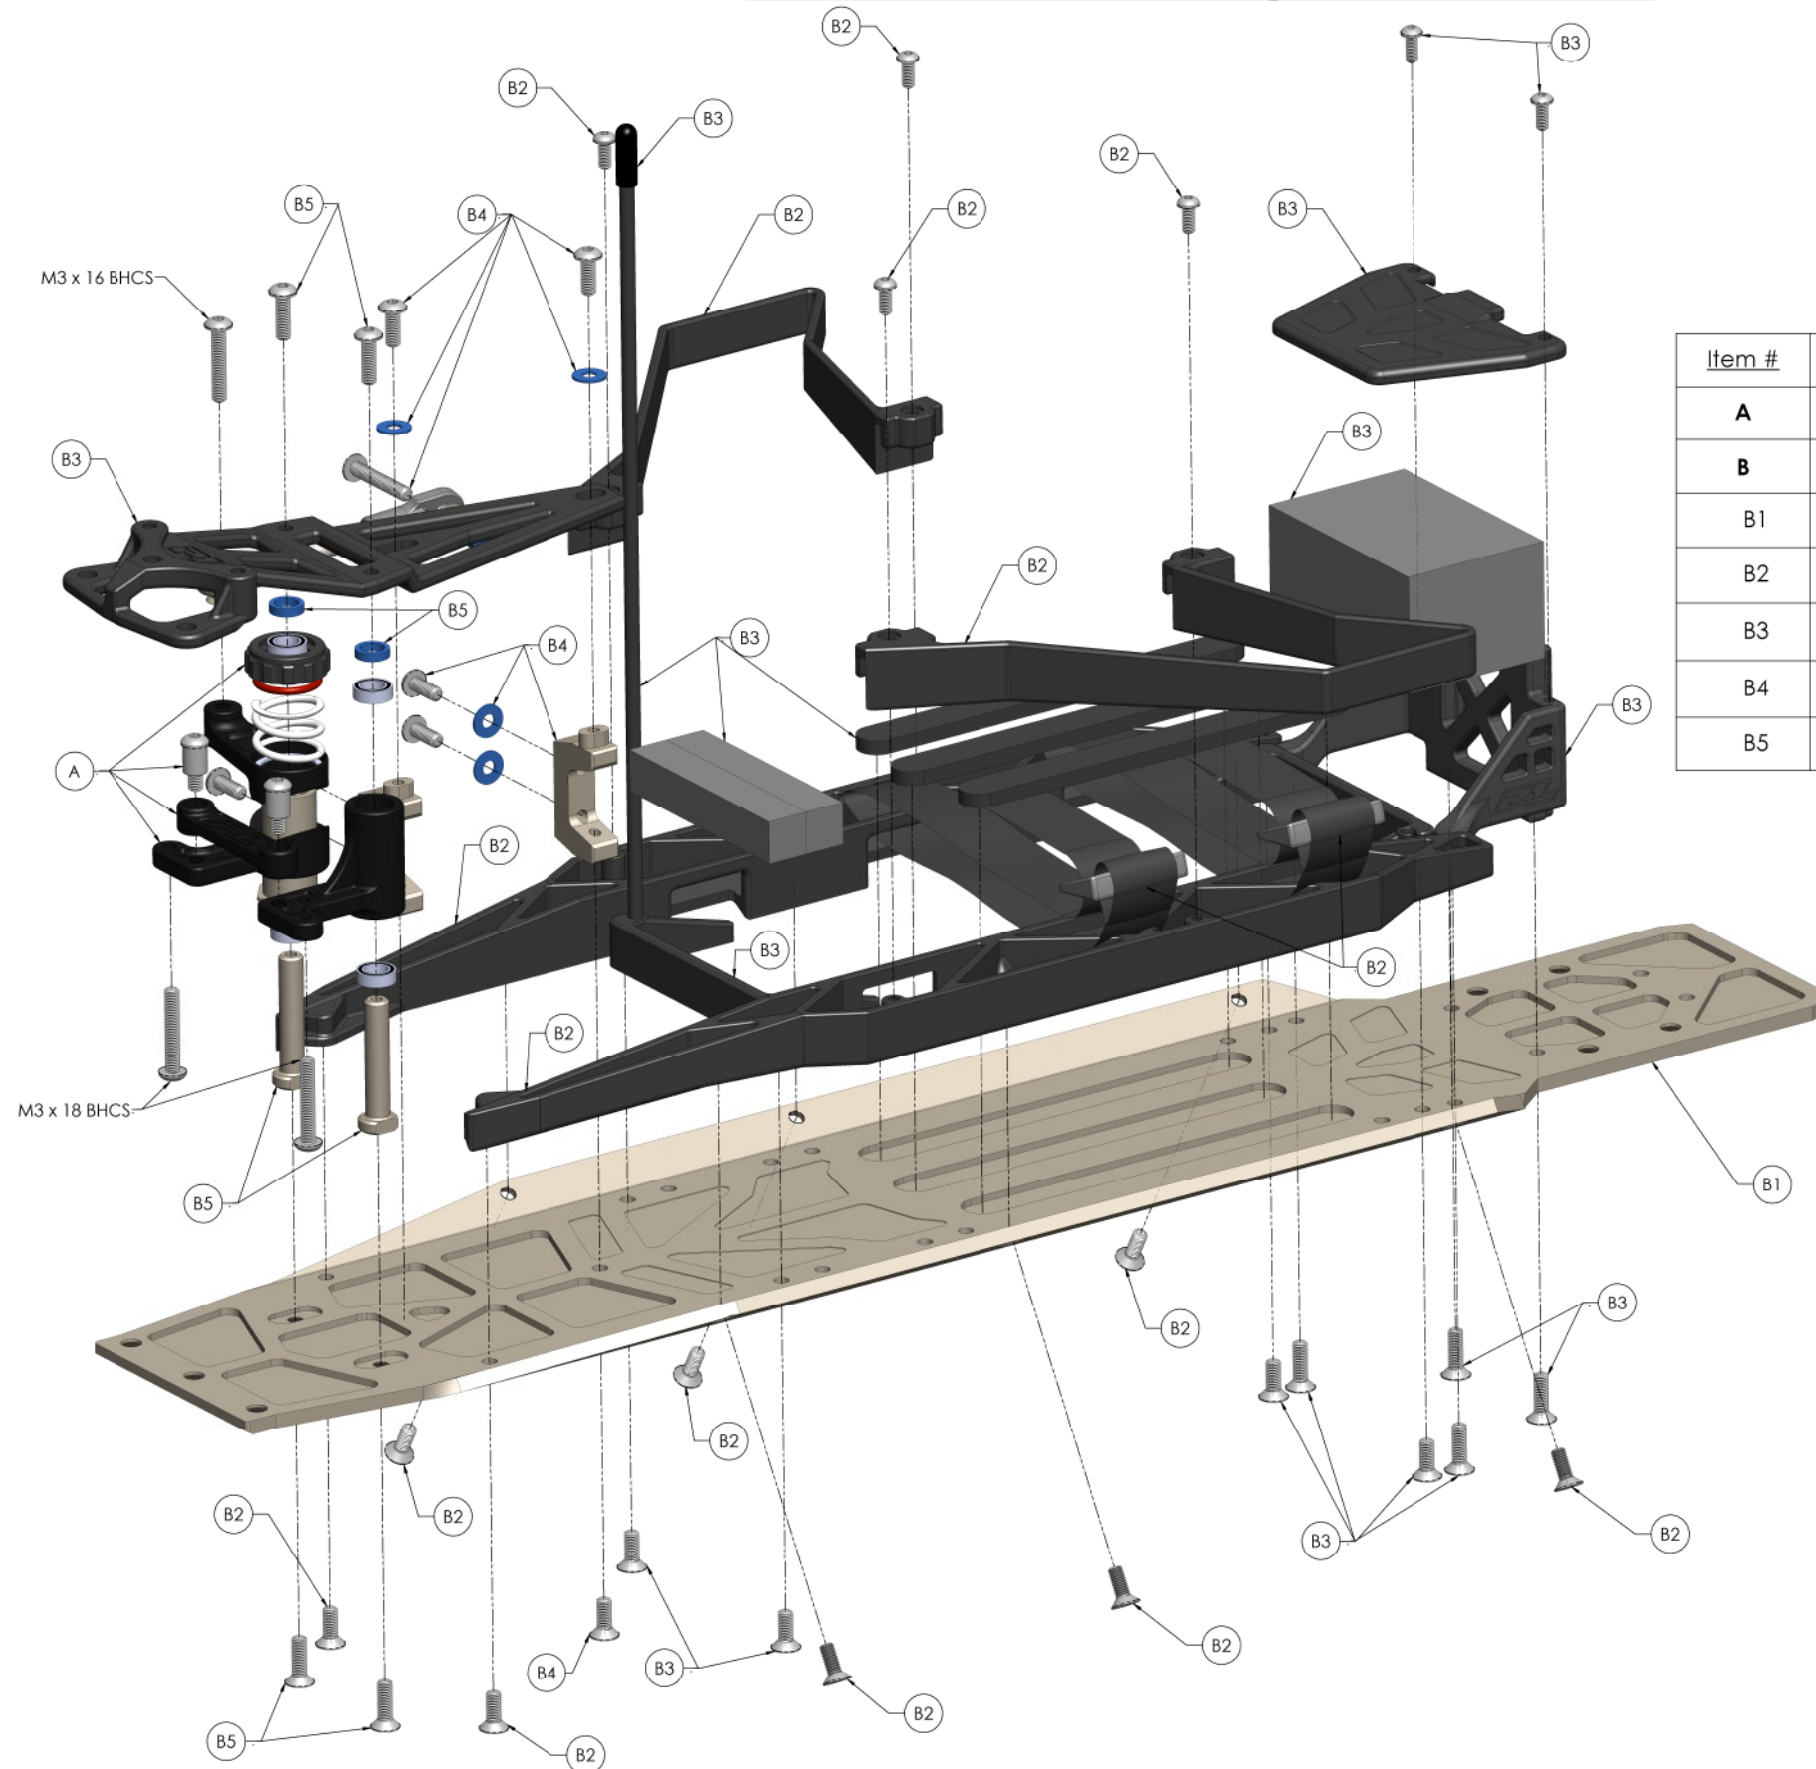

# PRO-2 Chassis Exploded View

Item #	Part Number	Part Name
<b>A</b>	<b>6067-00</b>	<b>Performance Steering Kit</b>
<b>B</b>	<b>6093-00</b>	<b>PRO-2 Performance Chassis</b>
B1	6093-01	PRO-2 Replacement Chassis
B2	6093-02	Side Pod Replacment Plastic
B3	6093-03	Internal Replacment Plastic
B4	6093-04	Servo Mount Replacement
B5	6093-05	Steering Post Replacment