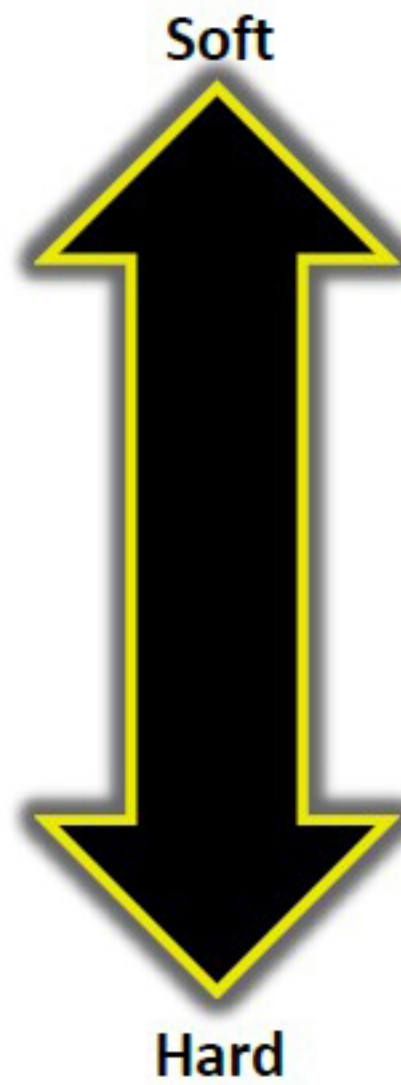

TLR®

TEAM LOSI RACING

Fronts			
Rate	Color	P/N	Vehicle
2.3	Pink	TLR5178	T/SCT
2.5	Red	TLR5179	T/SCT
2.5	Red	TLR5172	B
2.9	Orange	TLR5180	T/SCT
2.9	Orange	TLR5173	B
3.2	Silver	TLR5181	T/SCT
3.2	Silver	TLR5174	B
3.5	Green	TLR5182	T/SCT
3.5	Green	TLR5175	B
3.8	Blue	TLR5183	T/SCT
3.8	Blue	TLR5176	B
4.1	Black	TLR5184	T/SCT
4.1	Black	TLR5177	B

Rear			
Rate	Color	P/N	Vehicle
1.6	Grey	TLR5162	T/SCT
1.6	Grey	TLR5165	B
1.8	White	TLR5163	T/SCT
1.8	White	TLR5166	B
2.0	Yellow	TLR5164	T/SCT
2.0	Yellow	TLR5167	B
2.3	Pink	TLR5168	B/T/SCT
2.6	Red	TLR5169	B/T/SCT
2.9	Orange	TLR5170	B/T/SCT
3.4	Silver	TLR5171	B/T/SCT