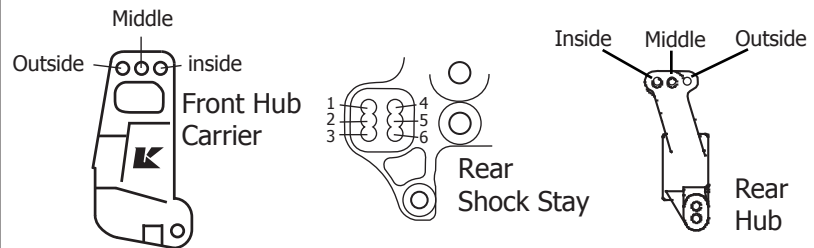

Upper Link/Arm Position

	Front	Rear
Shock Stay		1 • 2 • 3 • 4 • 5 • 6
F/Hub Carrier & Rear Hub	Inside • Middle • Outside	Inside • Middle • Outside