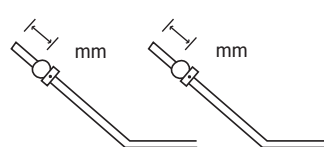

Front Rear

Wing Mount