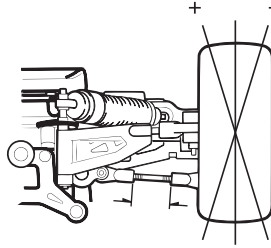

Shock Tower

Suspension Arm

Front Toe Angle

+	°
-	

Front Suspension

Wheelbase

Indicates the total width of spacers installed fore and aft of the rear hubs.

Front Side	mm
Rear Side	mm

Rear Suspension Holder

2°
 2.5°
 3°

Rear Suspension Plate

2° (IFW302) | (IFW303) 3°

Front Suspension Plate

(IFW127) | (IFW337)

Rear Hub Hingepin Position
 Upper | Lower

Comments: _____