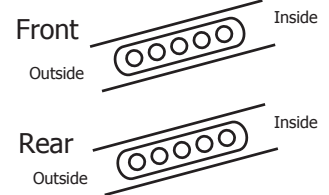

Suspension Rebound (with suspension fully extended)

Front	Rear
mm	mm

Camber Angle

Front	Rear
+ -	+ -

Front Upper Suspension Mount

Low
 High

Upper Mount Bushing Position

Front Hub Carrier

20° (IF304B) | (IF305B) 22°

Lower Suspension Mount

A
 B

Shock Tower Bushing Position

Differential Setup

	Front	Center	Rear
Diff Gear type	STD • LSD	STD • LSD	STD • LSD
Diff Oil wt			

Shock Mounting Positions

Shock Tower

Suspension Arm

Front Toe Angle

+	°
-	

Front Suspension

Wheelbase

Indicates the total width of spacers installed fore and aft of the rear hubs.

Front Side	mm
Rear Side	mm