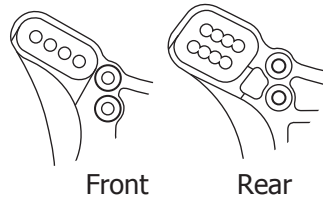

Suspension Rebound (with suspension fully extended)

Front	Rear
mm	mm

Camber Angle

Front	Rear
+ -	+ -

Front Upper Suspension Mount

Low
 High

Upper Mount Bushing Position

Front Hub Carrier

20° (IF304B) | (IF305B) 22°

Lower Suspension Mount

A
 B

Shock Tower Bushing Position

Differential Setup

	Front	Center	Rear
Diff Gear type	STD • LSD	STD • LSD	STD • LSD
Diff Oil wt			

Shock Mounting Positions

Shock Tower

Suspension Arm

Front Toe Angle

+	°
-	

Front Suspension

Wheelbase

Indicates the total width of spacers installed fore and aft of the rear hubs.

Front Side	mm
Rear Side	mm