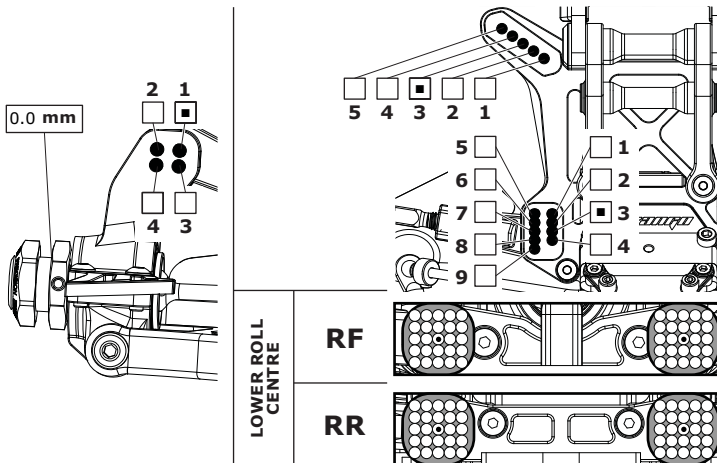

REAR HINTEN ARRIÈRE

MOTOR MOTOR MOTEUR

SPUR GEAR
HAUPTZAHNRAD COURONNE

PINION GEAR
RITZEL PIGNON

BATTERY
AKKU ACCUMULATEUR

ESC SETTINGS
REGLER PROGRAMM RÉGLAGE DU VARIATEUR

DIFF. OIL
DIFF. ÖL HUILE DE DIFF.
 cst

WING
FLÜGEL TYPE D'AILERON

BODY
KÖRPER CARROSSERIE