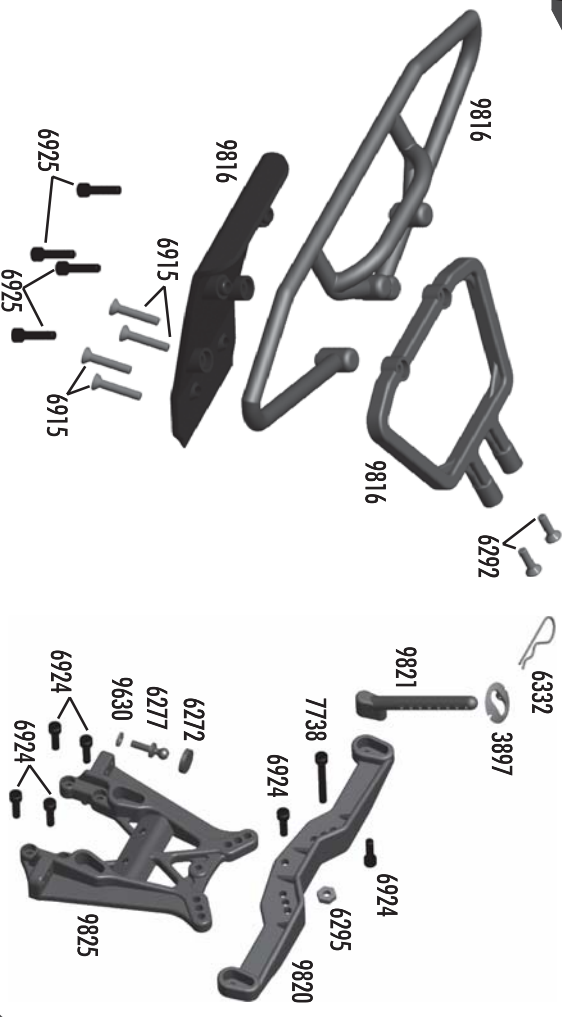

:: Front Bumper / Shock Tower

3897	Pivoting Body Mounts	Set
6272	Foam Ballend Dust Covers	28
6277	Ballstud .30 Silver (short)	4
6292	4-40 x 3/8" FHCS	6
6295	4-40 Nut	18
6332	Body Clips	6
6915	4-40 x 5/8" FHCS	6
6924	4-40 x 3/8" SHCS	6
6925	4-40 x 1/2" SHCS	6
7738	4-40 x 7/8" SHCS	6
9630	.030" Ballstud Washer	10
9816	SC10 Front Bumper, Front Bumper Brace, Skid Plate	Set
9820	SC10 Front Body Mount	1
9821	SC10 Front Body Posts	Set
9825	SC10 Front Shock Tower	1