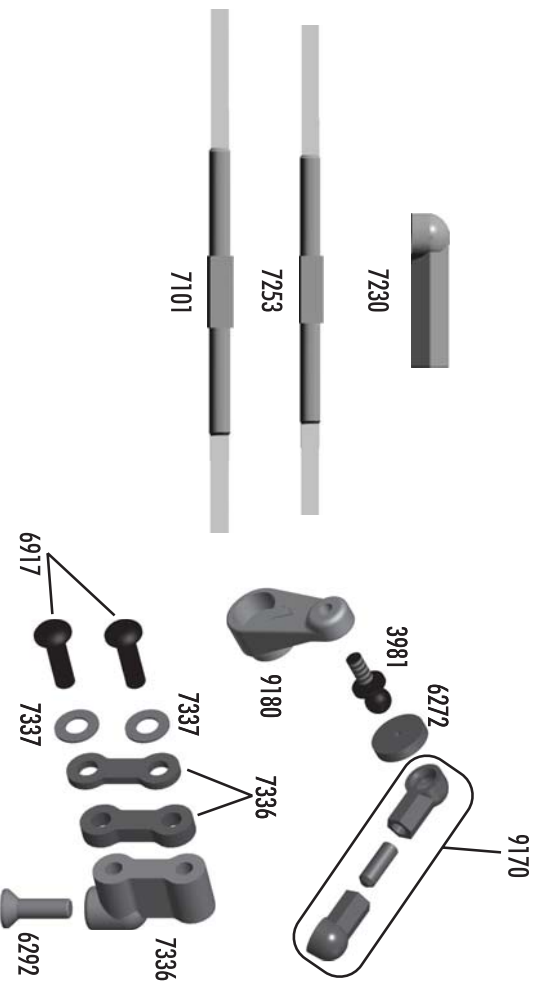

**:: Transmission**

3977	Ball Bearing, 3/16" x 3/8"	2
6913	4-40 x 1 1/4" SHCS	6
6925	4-40 x 1/2" SHCS	6
6928	4-40 x 1" SHCS	6
9360	Idle Gear, molded	1
9361	Idle Gear Shaft	1
9600	B4/T4 Motor Plate	1
9601	B4/T4 Top Shaft	1
9602	B4/T4 Top Shaft Spacer	1
9630	Ball End Washer	10
9826	SC10 Transmission Case (left & right)	Set
9832	Ball Bearing, 10 x 16mm	2

:: Front Arms / Steering

3977	Ball Bearing 3/16" x 3/8"	2
3983	Ballstud .30" Black (short)	6
4187	.030 Nylon Washers	12
6272	Foam Ballend Dust Covers	28
6277	Ballstud .30 Silver (short)	4
6299	1/8" E-Clip	12
6629	5-40 Locknut	6
7260	4-40 Plain Nut	12
7446	T4 Front A-Arm (left & right)	Pr.
7919	G12 25° Caster Blocks (left & right)	Pr.
9580	Spacer	Set
9581	Trailing Steering Block	Pr.
9613	B4 Trailing Axle	2
9621	B4 Inner Hinge Pin Set	Set
9622	B4 Outer Hinge Pin Set	Set
9645	2-56 x 1/8" BHCS	8

:: Front Bulkhead

2221	4-40 x 7/16" BHCS	6
3856	Steering Bushings	Set
6272	Foam Ball end Dust Covers	28
6276	Ballstud .20" Silver (short)	6
6925	4-40 x 1/2" SHCS	6
9566	B4 / T4 Top Plate	1
9610	Servo Saver / Steering Hardware	Set
9640	B4 / T4 Steering Bolt, left & right	Set
9657	B4 / T4 HD Servo Saver Spring	1
9659	B4 / T4 Steering Set. Includes Rack, Bellcrank, Servo Saver, Steering Brace	1

:: Turnbuckles / Servo

3981	Ballstud .20" Black (short)	6
6272	Foam Ballend Dust Cover	28
6292	4-40 x 3/8" FHCS	6
6917	4-40 x 3/8" BHCS	6
7101	Turnbuckle 2.80"	Pr.
7230	Ballcaps, large	12
7253	Turnbuckle 2.62"	Pr.
7336	Servo Mount Set	Set
7337	Gold Washer	4
9170	B4 / T4 Servo Link	1
9180	Servo Horns Set	Set