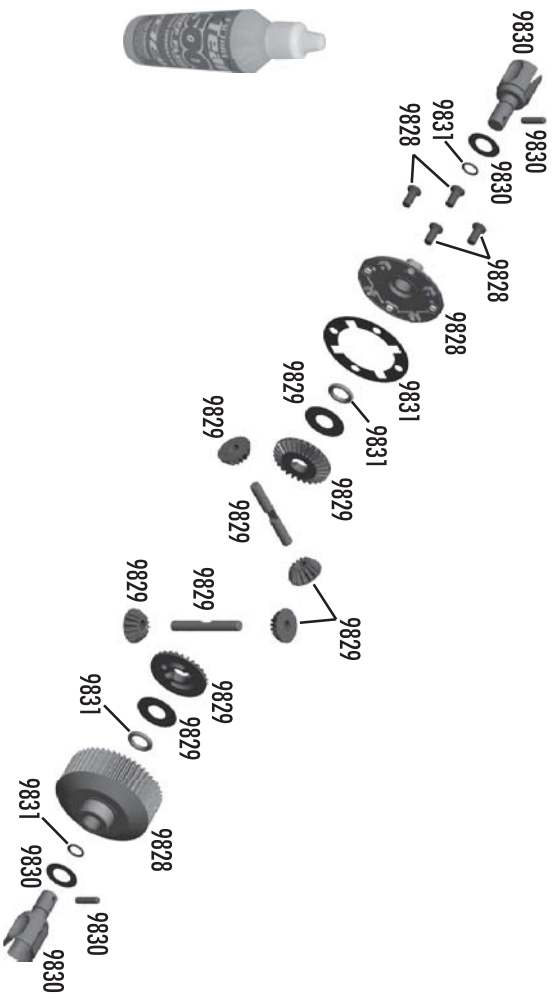

:: Gear Differential

9827	Complete Gear Diff	Set
9828	Diff Gear and Cover	Set
9829	Gear Diff Rebuild	Set
9830	Gear Diff Outdrives	Set
9831	Gear Diff O-Ring Set	Set

:: Diff Fluids

5450	Silicone Diff Fluid 1000CST	1
5451	Silicone Diff Fluid 2000CST	1
5452	Silicone Diff Fluid 3000CST	1
5453	Silicone Diff Fluid 5000CST	1
5454	Silicone Diff Fluid 7000CST	1
5455	Silicone Diff Fluid 10000CST	1