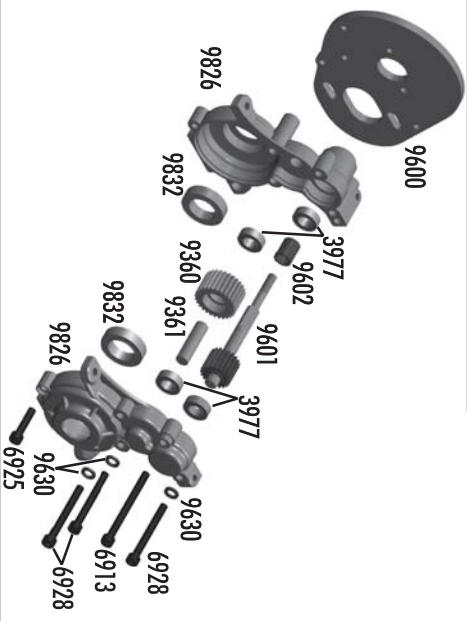

:: Shock Oil

5420	10 Weight Silicone Shock Oil	2oz.
5421	20 Weight Silicone Shock Oil	2oz.
5422	30 Weight Silicone Shock Oil	2oz.
5423	40 Weight Silicone Shock Oil	2oz.
5425	80 Weight Silicone Shock Oil	2oz.
5427	15 Weight Silicone Shock Oil	2oz.
5428	25 Weight Silicone Shock Oil	2oz.
5429	35 Weight Silicone Shock Oil	2oz.
5430	45 Weight Silicone Shock Oil	2oz.
5431	55 Weight Silicone Shock Oil	2oz.
5435	50 Weight Silicone Shock Oil	2oz.
5436	60 Weight Silicone Shock Oil	2oz.
5437	70 Weight Silicone Shock Oil	2oz.

:: Transmission

3977	Ball Bearing, 3/16" x 3/8"	2
6913	4-40 x 1 1/4" SHCS	6
6925	4-40 x 1/2" SHCS	6
6928	4-40 x 1" SHCS	6
9360	Idle Gear, molded	1
9361	Idle Gear Shaft	1
9600	B4/T4 Motor Plate	1
9601	B4/T4 Top Shaft	1
9602	B4/T4 Top Shaft Spacer	1
9630	Ball End Washer	10
9826	SC10 Transmission Case (left & right)	Set
9832	Ball Bearing, 10 x 16mm	2