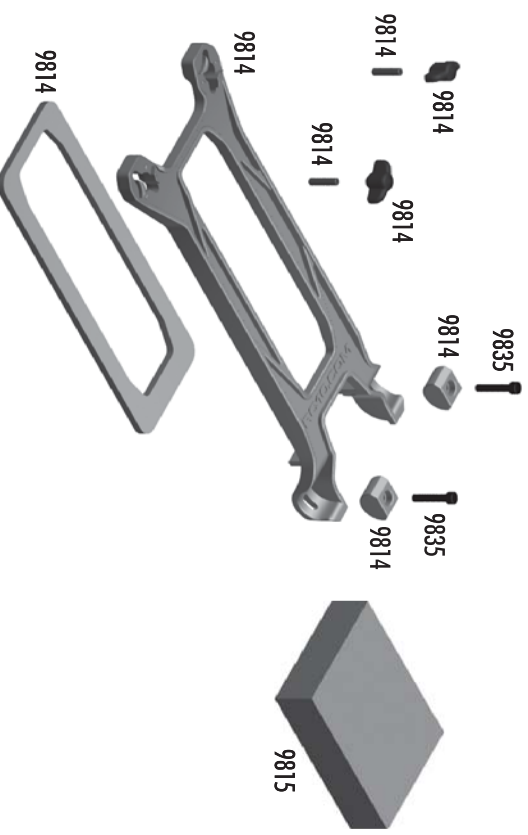

:: Front Arms / Steering

3977	Ball Bearing 3/16" x 3/8"	2
3983	Ballstud .30" Black (short)	6
4187	.030 Nylon Washers	12
6272	Foam Ballend Dust Covers	28
6277	Ballstud .30 Silver (short)	4
6299	1/8" E-Clip	12
6629	5-40 Locknut	6
7260	4-40 Plain Nut	12
7446	T4 Front A-Arm (left & right)	Pr.
7919	G12 25° Caster Blocks (left & right)	Pr.
9580	Spacer	Set
9581	Trailing Steering Block	Pr.
9613	B4 Trailing Axle	2
9621	B4 Inner Hinge Pin Set	Set
9622	B4 Outer Hinge Pin Set	Set
9645	2-56 x 1/8" BHCS	8

:: Front Bulkhead

2221	4-40 x 7/16" BHCS	6
3856	Steering Bushings	Set
6272	Foam Ball end Dust Covers	28
6276	Ballstud .20" Silver (short)	6
6925	4-40 x 1/2" SHCS	6
9566	B4 / T4 Top Plate	1
9610	Servo Saver / Steering Hardware	Set
9640	B4 / T4 Steering Bolt, left & right	Set
9657	B4 / T4 HD Servo Saver Spring	1
9659	B4 / T4 Steering Set. Includes Rack, Bellcrank, Servo Saver, Steering Brace	1

:: Turnbuckles / Servo

3981	Ballstud .20" Black (short)	6
6272	Foam Ballend Dust Cover	28
6292	4-40 x 3/8" FHCS	6
6917	4-40 x 3/8" BHCS	6
7101	Turnbuckle 2.80"	Pr.
7230	Ballcaps, large	12
7253	Turnbuckle 2.62"	Pr.
7336	Servo Mount Set	Set
7337	Gold Washer	4
9170	B4 / T4 Servo Link	1
9180	Servo Horns Set	Set

:: Battery Strap

9814	Battery Strap and Hardware Includes Battery Strap, Adhesive Foam, Thumb Knobs, Strap Pivots, & Hardware	Set
9815	SC10 Foam Battery Spacer	1
9835	5-40 x 3/4" SHCS	6

:: Chassis

3862	5-40 x 1/8" Set Screw	Set
4334	2-56 x 5/16" BHCS	8
6272	Foam Ballend Dust Cover	28
6277	Ballstud .30" Silver (long)	4
6338	Antenna Tube (black)	1
6917	4-40 x 3/8" BHCS	6
6919	4-40 x 5/16" BHCS	6
6922	4-40 x 1/2" FHCS	6
6924	4-40 x 3/8" SHCS	6
9269	5-40 x 1/2" FHCS	6
9563	B4 / T4 / GT2 Front Bulkhead	1
9564	RR / FR Hinge Brace	1
9621	B4 Inner Hinge Pin Set	4
9630	.030 Ballstud Washer	10
9643	5-40 x 7/16" SHCS	6
9645	2-56 x 1/8" BHCS	8
9818	SC10 Arm Mount / Chassis Plate	Set
9819	SC10 Rear Motor Guard	1
9822	SC10 Nerf Bars	Pr.
9823	SC10 Chassis	1