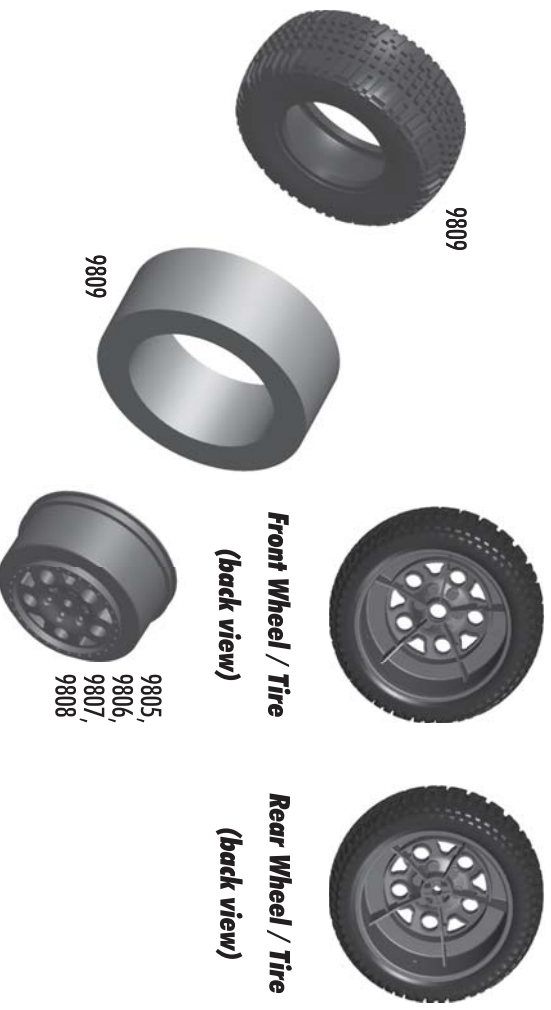

:: Wheels / Tires

9805	SC10 KMC Wheel FR (silver)	2
9806	SC10 KMC Wheel RR (silver)	2
9807	SC10 KMC Wheel FR (black)	2
9808	SC10 KMC Wheel RR (black)	2
9809	SC10 Tire with Foam Insert	2
9810	SC10 Tire / Wheel FR (silver)	2
9811	SC10 Tire / Wheel RR (silver)	2
9812	SC10 Tire / Wheel FR (black)	2
9813	SC10 Tire / Wheel RR (black)	2