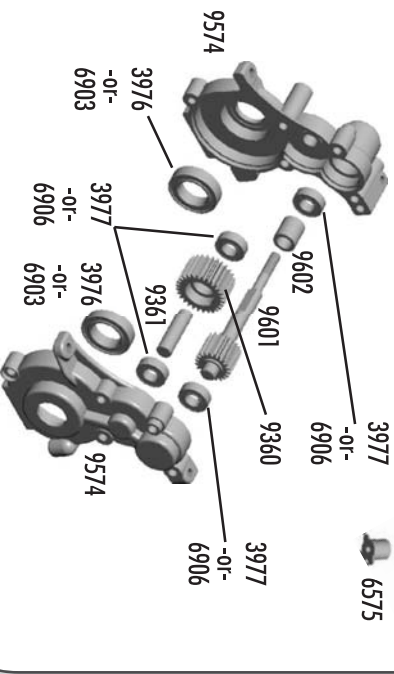

:: Bodies and Decals

9836	SC10 Clear Body	1
9838	SC10 KMC Body, pre-painted & detailed	1
9839	SC10 Lucas Oil Body, pre-painted & detailed	1
9840	SC10 Bully Dog Body, pre-painted & detailed	1
9841	SC10 Pro Comp Body, pre-painted & detailed	1
9842	SC10 AE Body, pre-painted & detailed	1
9843	SC10 KMC Decal Sheet	1
9844	SC10 Lucas Oil Decal Sheet	1
9845	SC10 Bully Dog Decal Sheet	1
9846	SC10 Pro Comp Decal Sheet	1
9847	SC10 AE Decal Sheet	1

:: Ball Diff Transmission Option

1766	B4 / T4 / GT Lightweight Outdrive Set	Set
3976	Ball Bearing, 3/8 x 5/8"	2
3977	Ball Bearing, 3/16 x 3/8"	2
6573	Diff Thrust Washer & Bolt	2
6574	Precision Diff Thrust Balls, 5/64"	6
6575	Locking T-Nut, Diff Thrust Bolt, & Cover	Set
6581	3/32" Carbide Diff Balls	12
6582	Diff Thrust Spring	1
6589	Ball Bearing, 5/32 x 5/16" unflanged	2
6597	Bushing, 5/32 x 5/16" unflanged	2
6903	Ball Bearing, PTFE Sealed 3/8 x 5/8"	2
6906	Ball Bearing, PTFE Sealed 3/16 x 3/8"	2
7664	Diff Gear 52T	1
7666	Diff Drive Rings, 2.60:1	2
7667	Diff Outdrive Hub, Right, 2.60:1	1
7668	Diff Outdrive Hub, Left, 2.60:1	1
7677	B4 / T4 / GT Diff Rebuild Kit	1
7678	GT Diff Assembly, Complete	1
9360	Idler Gear, Molded	1
9361	Idler Gear Shaft	1
9574	B4 / T4 Transmission Case (left & right)	1
9601	B4 / T4 Top Shaft	1
9602	B4 / T4 Top Shaft Spacer	1