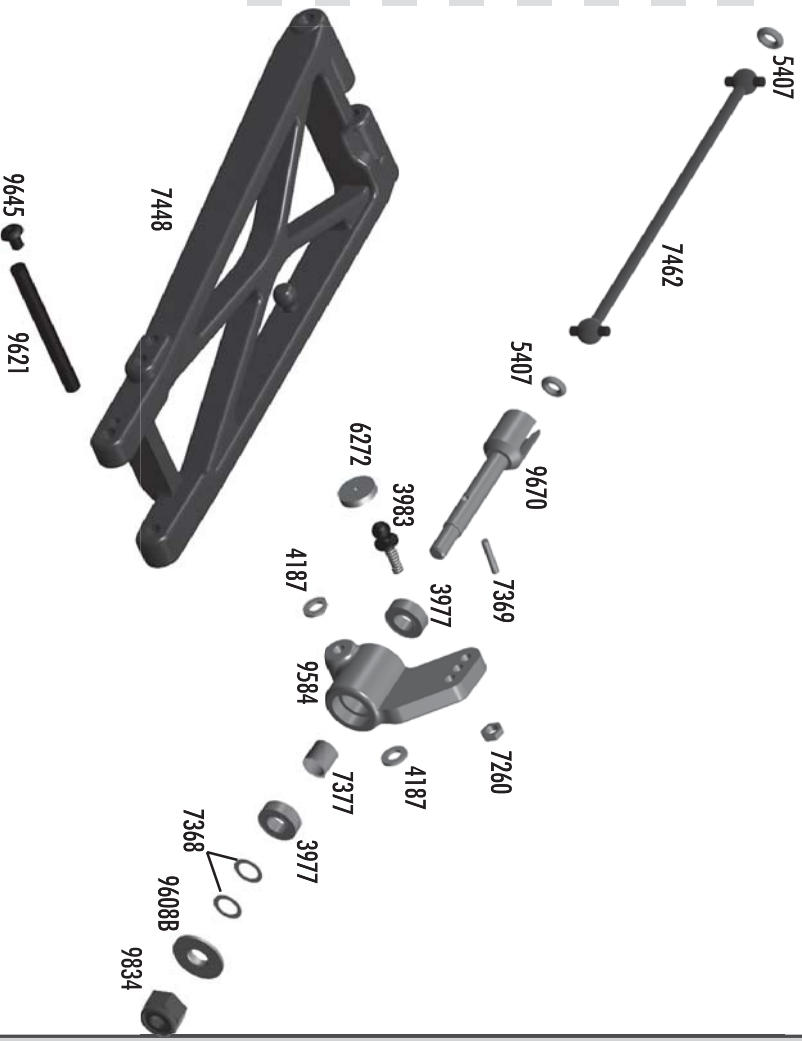

:: Rear Arms / Hubs

3977	Ball Bearing 3/16 x 3/8"	2
3983	Ballstud .30" Black (long)	6
4187	.030 Nylon Washers	12
5407	Red O-Ring	8
6272	Foam Ballend Dust Cover	28
7260	4-40 Plain Nut	12
7368	3/16" Axle Shims	14
7369	1/16" Axle Roll Pins	4
7377	Axle Spacer Crush Tubes	2
7448	T4 Rear A-Arms	Pr.
7462	T4 / GT2 RTR Dogbone	1
9584	B4 / T4 RR Hub Carrier (left & right)	Pr.
9608B	RR Axle Wheel Spacer (blue)	2
9621	B4 Inner Hinge Pin Set	4
9645	2-56 x 1/8" BHCS	8
9670	3/16" Rear Axle	1
9834	8-32 Aluminum Locknut (silver)	6