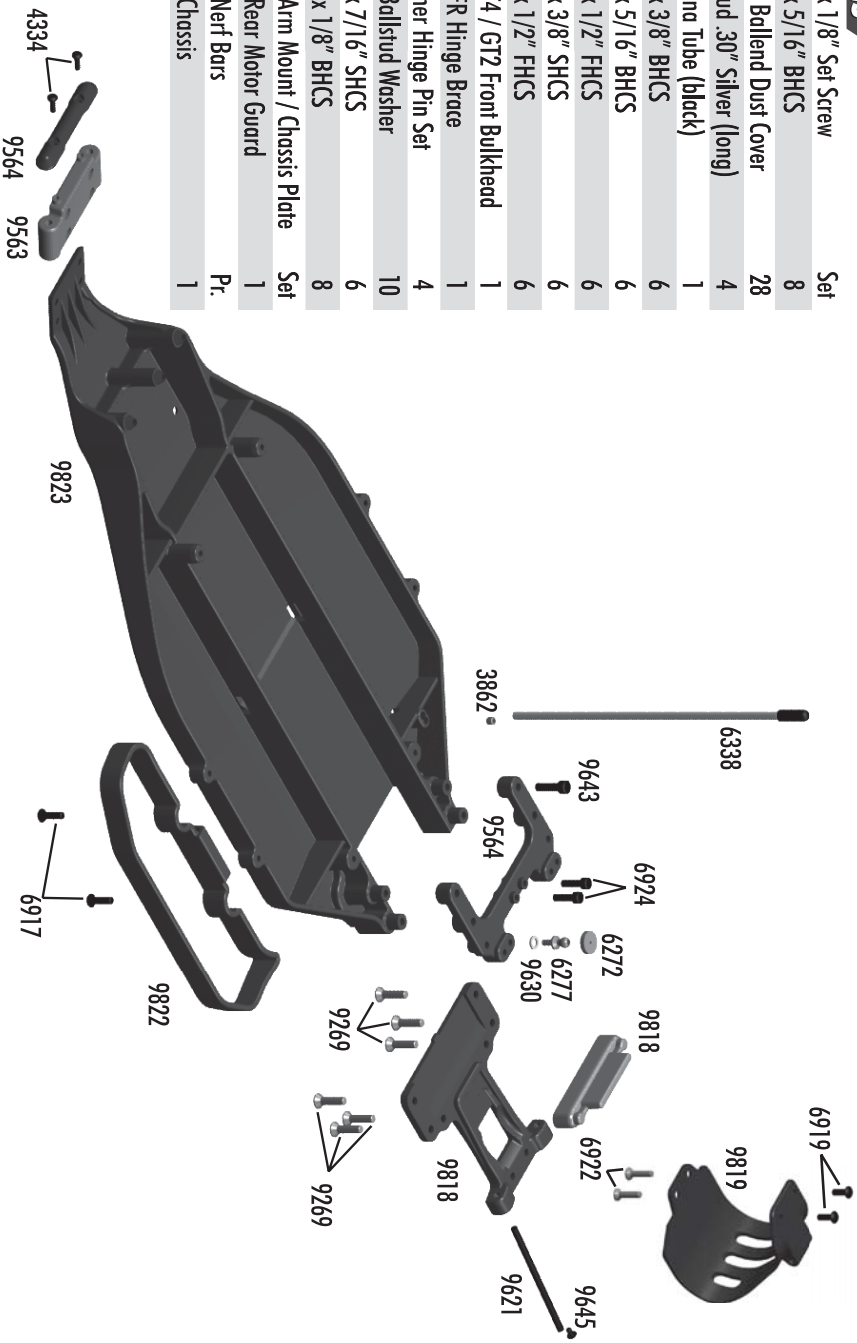

:: Front Bulkhead

2221	4-40 x 7/16" BHCS	6
3856	Steering Bushings	Set
6272	Foam Ball end Dust Covers	28
6276	Ballstud .20" Silver (short)	6
6925	4-40 x 1/2" SHCS	6
9566	B4 / T4 Top Plate	1
9610	Servo Saver / Steering Hardware	Set
9640	B4 / T4 Steering Bolt, left & right	Set
9657	B4 / T4 HD Servo Saver Spring	1
9659	B4 / T4 Steering Set. Includes Rack, Bellcrank, Servo Saver, Steering Brace	1

:: Turnbuckles / Servo

3981	Ballstud .20" Black (short)	6
6272	Foam Ballend Dust Cover	28
6292	4-40 x 3/8" FHCS	6
6917	4-40 x 3/8" BHCS	6
7101	Turnbuckle 2.80"	Pr.
7230	Ballcaps, large	12
7253	Turnbuckle 2.62"	Pr.
7336	Servo Mount Set	Set
7337	Gold Washer	4
9170	B4 / T4 Servo Link	1
9180	Servo Horns Set	Set

:: Battery Strap

9814	Battery Strap and Hardware Includes Battery Strap, Adhesive Foam, Thumb Knobs, Strap Pivots, & Hardware	Set
9815	SC10 Foam Battery Spacer	1
9835	5-40 x 3/4" SHCS	6

:: Chassis

3862	5-40 x 1/8" Set Screw	Set
4334	2-56 x 5/16" BHCS	8
6272	Foam Ballend Dust Cover	28
6277	Ballstud .30" Silver (long)	4
6338	Antenna Tube (black)	1
6917	4-40 x 3/8" BHCS	6
6919	4-40 x 5/16" BHCS	6
6922	4-40 x 1/2" FHCS	6
6924	4-40 x 3/8" SHCS	6
9269	5-40 x 1/2" FHCS	6
9563	B4 / T4 / GT2 Front Bulkhead	1
9564	RR / FR Hinge Brace	1
9621	B4 Inner Hinge Pin Set	4
9630	.030 Ballstud Washer	10
9643	5-40 x 7/16" SHCS	6
9645	2-56 x 1/8" BHCS	8
9818	SC10 Arm Mount / Chassis Plate	Set
9819	SC10 Rear Motor Guard	1
9822	SC10 Nerf Bars	Pr.
9823	SC10 Chassis	1