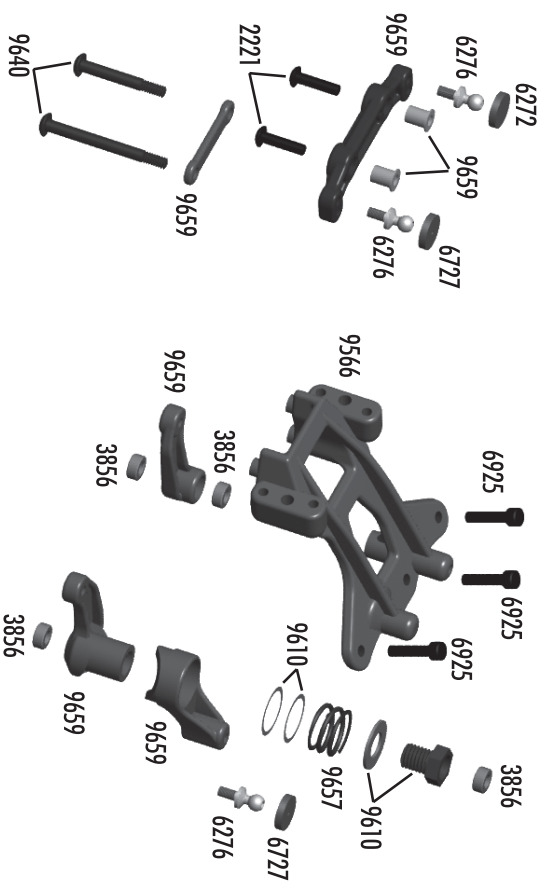

:: Front Bulkhead

2221	4-40 x 7/16" BHCS	6
3856	Steering Bushings	Set
6272	Foam Ball end Dust Covers	28
6276	Ballstud .20" Silver (short)	6
6925	4-40 x 1/2" SHCS	6
9566	B4 / T4 Top Plate	1
9610	Servo Saver / Steering Hardware	Set
9640	B4 / T4 Steering Bolt, left & right	Set
9657	B4 / T4 HD Servo Saver Spring	1
9659	B4 / T4 Steering Set. Includes Rack, Bellcrank, Servo Saver, Steering Brace	1