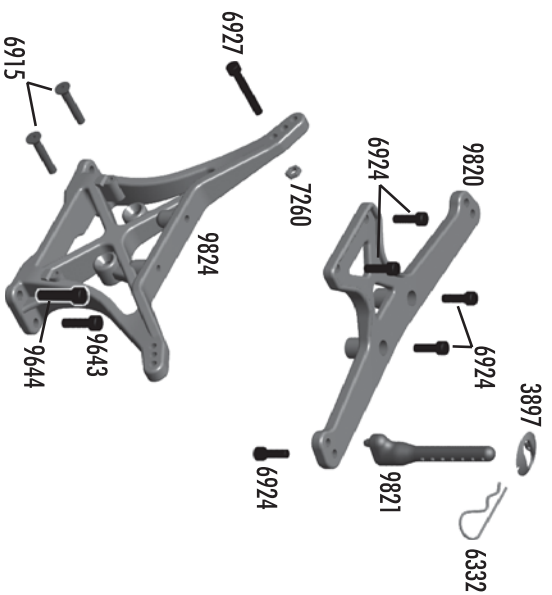

:: Rear Shock Tower

3897	Pivoting Body Mounts	Set
6332	Body Clips	6
6915	4-40 x 5/8" FHCS	6
6924	4-40 x 3/8" SHCS	6
6927	4-40 x 3/4" SHCS	6
7260	4-40 Plain Nut	12
9643	5-40 x 7/16" SHCS	6
9644	5-40 x 9/16" SHCS	6
9820	SC10 Body Mounts FR / RR	Set
9821	SC10 Body Posts	Set
9824	T4 / SC10 Rear Shock Tower	1