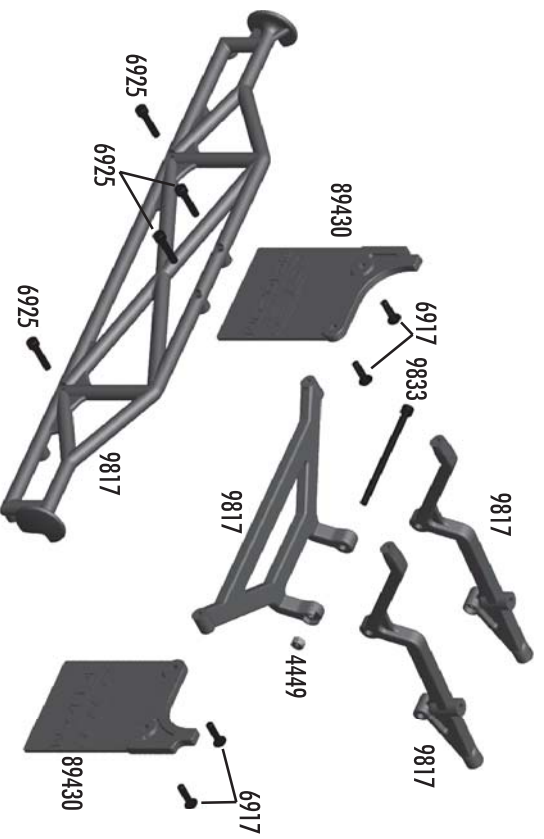

:: Rear Bumper / Braces

4449	4-40 x 3/16" Aluminum Locknut	5
6917	4-40 x 3/8" BHCS	6
6925	4-40 x 1/2" SHCS	6
9817	SC10 RR Bumper and Brace, Includes Bumper, Braces (left, right, upper, and lower),	Set
9833	4-40 x 1 3/4" SHCS	6
89430	Mud Flaps	Pr.