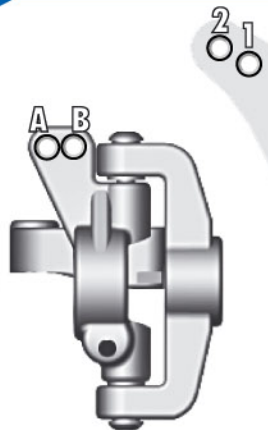

:: Front Suspension

anti-roll bar:
 .047" - black
 .055" - silver

bumpsteer: _____

camber: _____ °

toe: _____ °

ride height: _____ mm

steering rack:

back
front

washers: _____

notes: _____

:: Rear Suspension

anti-roll bar:
 .047" - black
 .055" - silver

camber: _____ °

toe: _____ °

ride height: _____ mm

wheelbase: