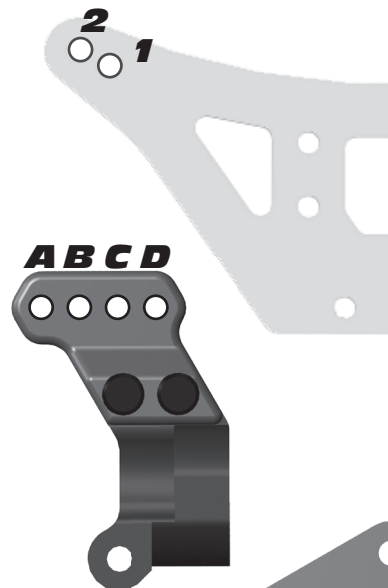

Setup Sheet

Front Suspension

Anti Roll Bar:

- 0.047" Black
 0.055" Silver
 None

Bumpsteer Washer: _____

Camber: _____

Toe: _____

Ride Height: _____

Washers: _____

Steering Rack:

1 0

Notes: _____

Rear Suspension

Anti Roll Bar:

- 0.047" Black
 0.055" Silver
 None

Camber: _____

Toe: _____

Ride Height: _____

Aluminum Hub Tower:

- A
 B

Wheelbase:

- Long
 Medium
 Short

Notes: _____

Front Shocks