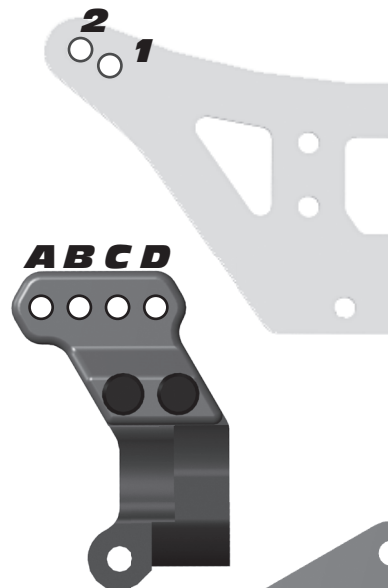

Setup Sheet

Front Suspension

Anti Roll Bar:

- 0.047" Black
 0.055" Silver
 None

Bumpsteer Washer: _____

Camber: _____

Toe: _____

Ride Height: _____

Washers: _____

Steering Rack:

1 0

Notes: _____

Rear Suspension

Anti Roll Bar:

- 0.047" Black
 0.055" Silver
 None

Camber: _____

Toe: _____

Ride Height: _____

Aluminum Hub Tower:

- A
 B

Wheelbase:

- Long
 Medium
 Short

Notes: _____

Front Shocks