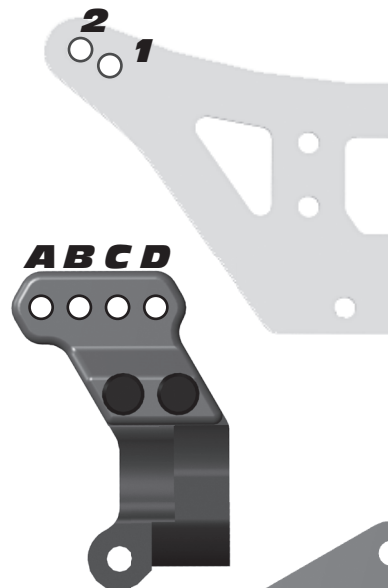

Setup Sheet

Front Suspension

Anti Roll Bar:

- 0.047" Black
 0.055" Silver
 None

Bumpsteer Washer: _____

Camber: _____

Toe: _____

Ride Height: _____

Washers: _____

Steering Rack:

Notes: _____

Rear Suspension

Anti Roll Bar:

- 0.047" Black
 0.055" Silver
 None

Camber: _____

Toe: _____

Ride Height: _____

Aluminum Hub Tower:

- A
 B

Wheelbase:

- Long
 Medium
 Short

Notes: _____

Front Shocks

Spring: _____ Piston: _____
 Shock Oil: _____ Limiter: _____