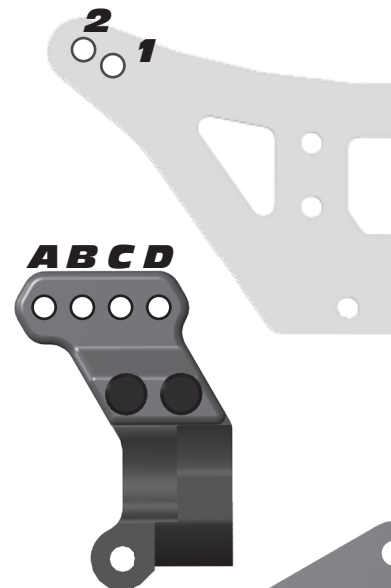

Setup Sheet

Front Suspension

Anti Roll Bar:

- 0.047" Black
 0.055" Silver
 None

Bumpsteer Washer: _____

Camber: _____

Toe: _____

Ride Height: _____

Washers: _____

Steering Rack:

Notes: _____

Rear Suspension

Anti Roll Bar:

- 0.047" Black
 0.055" Silver
 None

Camber: _____

Toe: _____

Ride Height: _____

Aluminum Hub Tower:

- A
 B

Wheelbase:

- Long
 Medium
 Short

Notes: _____

Front Shocks

Spring: _____ Piston: _____
 Shock Oil: _____ Limiter: _____