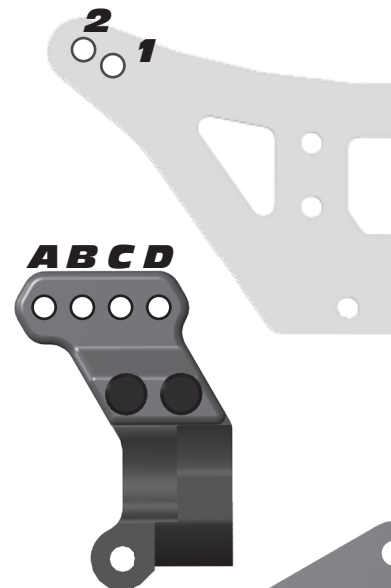

Setup Sheet

Front Suspension

Anti Roll Bar:

- 0.047" Black
 0.055" Silver
 None

Bumpsteer Washer: _____

Camber: _____

Toe: _____

Ride Height: _____

Washers: _____

Steering Rack:

1 0

Notes: _____

Rear Suspension

Anti Roll Bar:

- 0.047" Black
 0.055" Silver
 None

Camber: _____

Toe: _____

Ride Height: _____

Aluminum Hub Tower:

- A
 B

Wheelbase:

- Long
 Medium
 Short

Notes: _____

Front Shocks