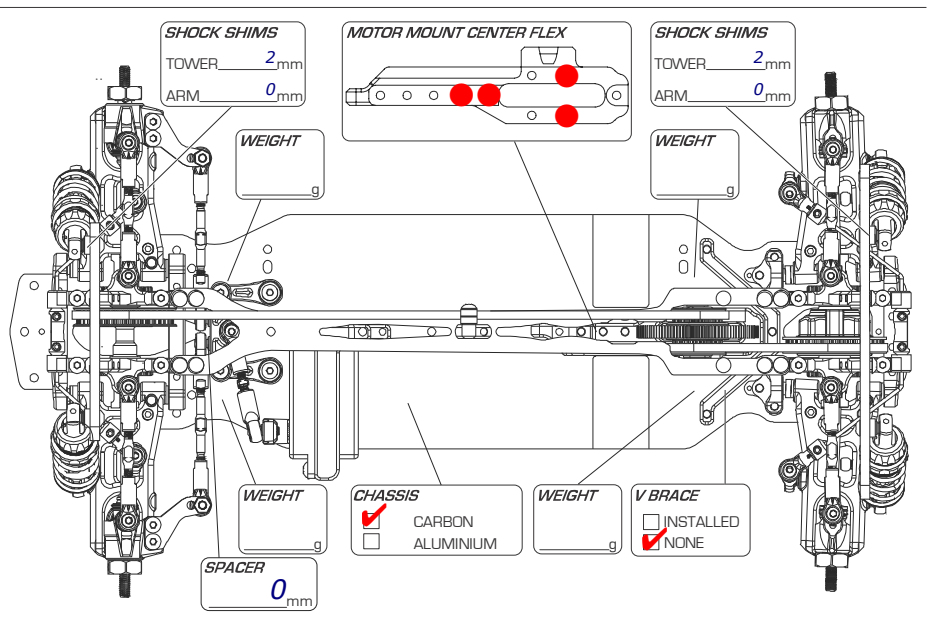

FRONT SHOCK	REAR SHOCK
PISTON 3 <input checked="" type="checkbox"/> hole(s) / OTHERS	PISTON 3 <input checked="" type="checkbox"/> hole(s) / OTHERS
OIL MR33 500	OIL MR33 400
SPRING SMJ Silver	SPRING SMJ Blue
OIL SEALER CAP CLEAN / <input checked="" type="checkbox"/> BLACK / BLUE / RED	
REBOUND 0 %	REBOUND 0 %
NOTES	NOTES

Tomyia Rear Hubs #51333
Steering Carbon arms under front Hubs

MOTOR ORCA RT 10.5T	SPUR 100T	PINION 38T	PITCH 64 T
TIRE Volante 36	TIRE INSERT	WHEEL	
TIRE ADDICTIVE Volante Purple	BODY BD Striker SR 3.0	WING Hard	
ESC ORCA B32	BATTERY ORCA GEN4 8500		