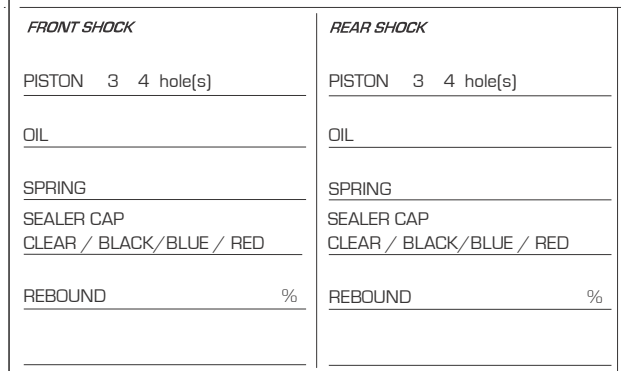

Arr0 / PetitRC

| | | | |
|---------------|---------|-----------|---------|
| MOTOR | SPUR | T PINION | T PITCH |
| TIRE | INSERT | WHEEL | |
| TIRE ADDITIVE | BODY | REAR WING | |
| ESC | BATTERY | | |