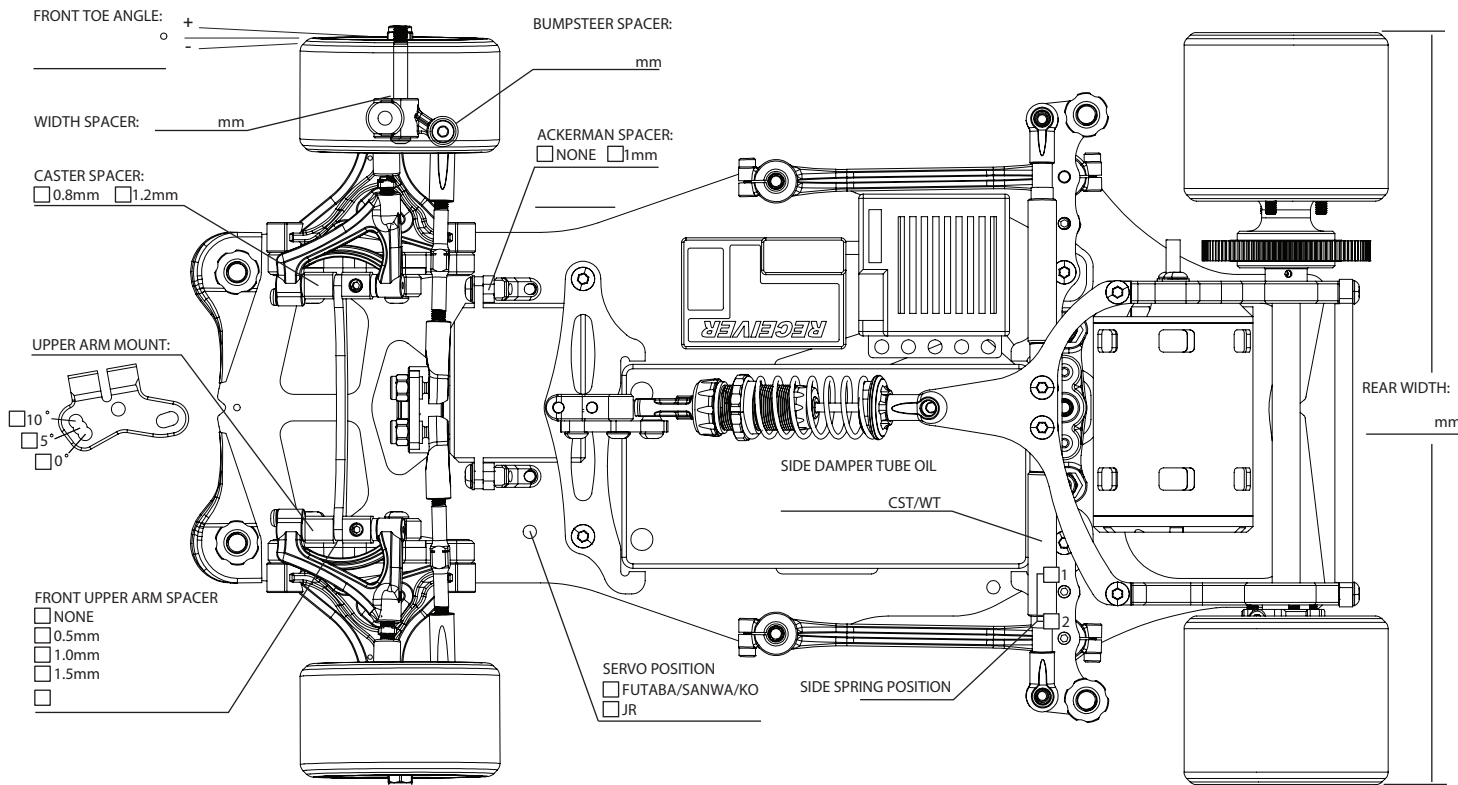

LIGHTNING12

1/12 SCALE ELECTRIC COMPETITION CAR KIT

Arn0
vbc racing

SETUP SHEET

FRONT

TBX SHOCK

SHOCK LENGTH: _____ mm

PISTON: 2 3 HOLES / OTHERS: _____

OIL: _____ CST/WT

SPRING: H M S / OTHERS _____

REBOUND: _____ %

REAR AXLE

AXLE SHIMS _____ mm

FRONT TIRES

TIRE: _____

DIAMETER: _____ mm

WHEEL: _____

TIRE TREATMENT: _____

TREATMENT TIME: _____

SURFACE TREATED: _____

NOTES: _____

REAR TIRES

TIRE: _____

DIAMETER: _____ mm

WHEEL: _____

TIRE TREATMENT: _____

TREATMENT TIME: _____

SURFACE TREATED: _____

NOTES: _____

MOTOR: _____ ROTOR: _____ TIMING: _____

SPUR: _____ T PINION: _____ T PITCH: _____ ROLLOUT: _____

ESC: _____ SETUP: _____ BATTERY: _____