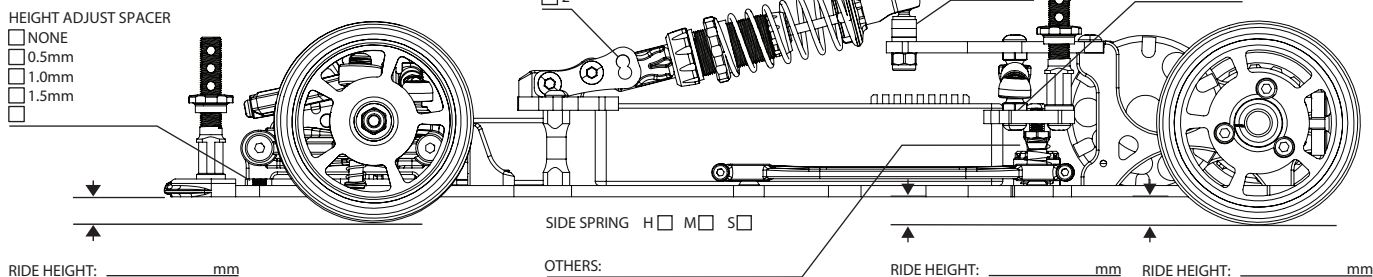

LIGHTNING12

1/12 SCALE ELECTRIC COMPETITION CAR KIT

Arn0
vbc racing

SETUP SHEET

FRONT

TBX SHOCK

SHOCK LENGTH: _____ mm

PISTON: 2 3 HOLES / OTHERS: _____

OIL: _____ CST/WT

SPRING: H M S / OTHERS _____

REBOUND: _____ %

REAR AXLE

AXLE SHIMS _____ mm

FRONT TIRES

TIRE: _____

DIAMETER: _____ mm

WHEEL: _____

TIRE TREATMENT: _____

TREATMENT TIME: _____

SURFACE TREATED: _____

NOTES: _____

REAR TIRES

TIRE: _____

DIAMETER: _____ mm