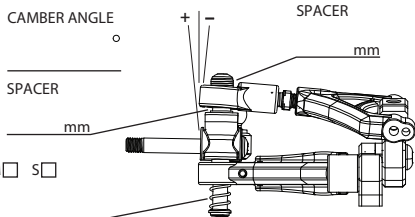

LIGHTNING12

1/12 SCALE ELECTRIC COMPETITION CAR KIT

Arn0
vbc racing

SETUP SHEET

FRONT

TBX SHOCK

SHOCK LENGTH: _____ mm

PISTON: 2 3 HOLES / OTHERS: _____