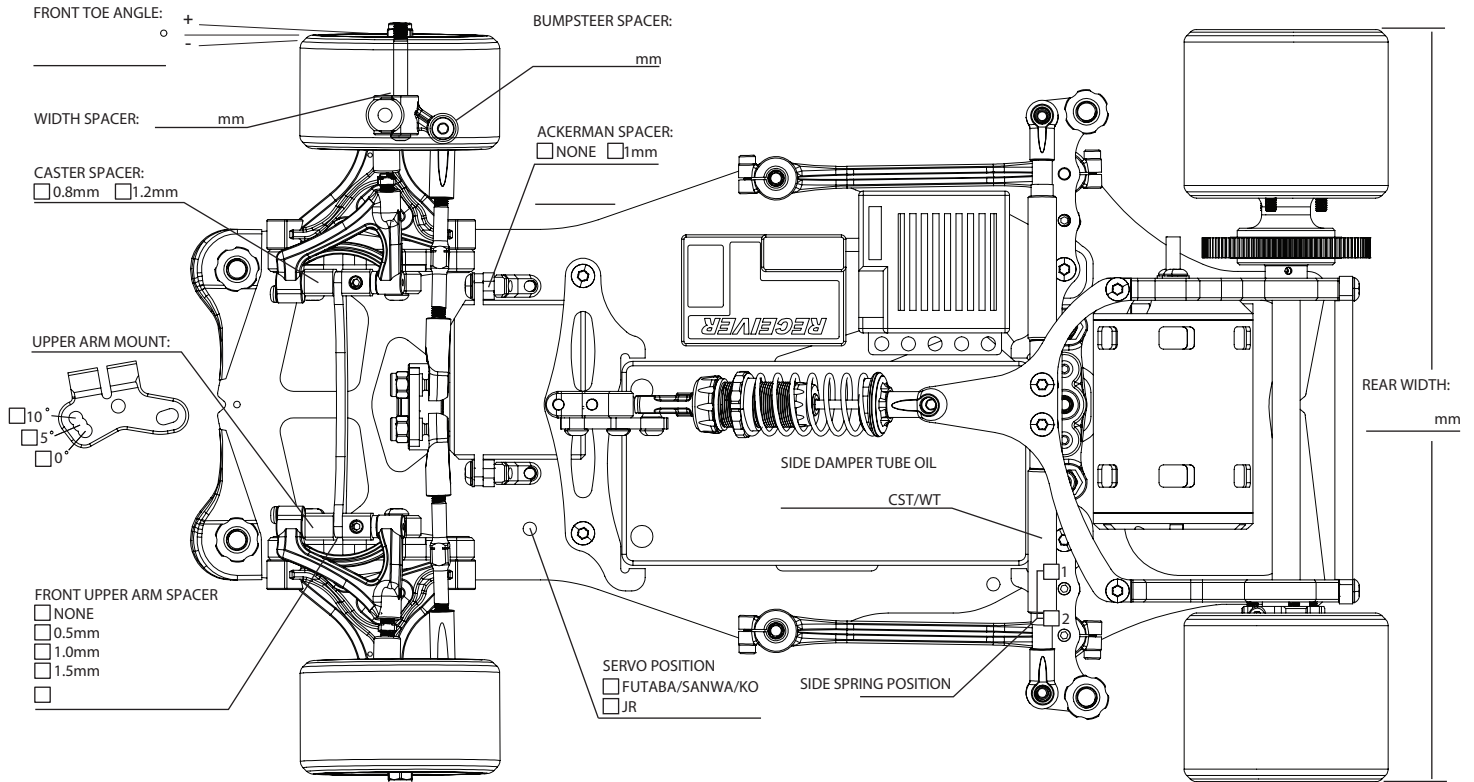

LIGHTNING12

1/12 SCALE ELECTRIC COMPETITION CAR KIT

Arn0
vbc racing

SETUP SHEET

FRONT TIRES

TIRE: _____

DIAMETER: _____ mm

WHEEL: _____

TIRE TREATMENT: _____

TREATMENT TIME: _____

SURFACE TREATED: _____

NOTES: _____

REAR TIRES

TIRE: _____

DIAMETER: _____ mm

WHEEL: _____

MOTOR: _____ ROTOR: _____ TIMING: _____

SPUR: _____ T PINION: _____ T PITCH: _____ ROLLOUT: _____

ESC: _____ SETUP: _____ BATTERY: _____

STEERING EXPO: _____ BRAKE E.P.: _____ THROTTLE EXPO: _____

BODY: _____ WEIGHT: _____