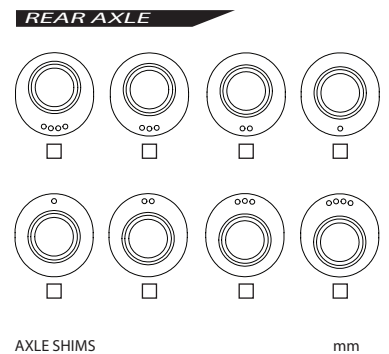

LIGHTNING12

1/12 SCALE ELECTRIC COMPETITION CAR KIT

Arn0
vbc racing

SETUP SHEET

FRONT TIRES

TIRE: _____

DIAMETER: _____ mm

WHEEL: _____

TIRE TREATMENT: _____

TREATMENT TIME: _____

SURFACE TREATED: _____

NOTES: _____

REAR TIRES

TIRE: _____

DIAMETER: _____ mm

WHEEL: _____