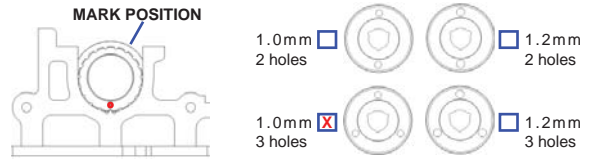

PHOTON SETUP RECORD

Name: _____ Date: _____ Track: Rubber Std. Setup

Condition: _____ Temperature: _____ Rubber Asphalt Edition Foam Carpet Edition

FRONT MEASUREMENTS		FRONT SHOCKS	
RIDE HEIGHT	5.0 mm	OIL WEIGHT	40 wt
CAMBER ANGLE	1.5 deg	PISTON	Standard/ Optional
DROOP	5.5 mm	BLADDER	STD.
WHEEL HUBS	STD 5.2 mm	SPRING	14mm 1.5 x 6.00
WHEEL SPACER	0.5 mm	NOTE	

REAR MEASUREMENTS		REAR SHOCKS	
RIDE HEIGHT	5.0 mm	OIL WEIGHT	40 wt
CAMBER ANGLE	1.5 deg	PISTON	Standard/ Optional
DROOP	5.5 mm	BLADDER	STD.
WHEEL HUBS	STD 5.2 mm	SPRING	14mm 1.5 x 6.50
WHEEL SPACER	1.0 mm	NOTE	