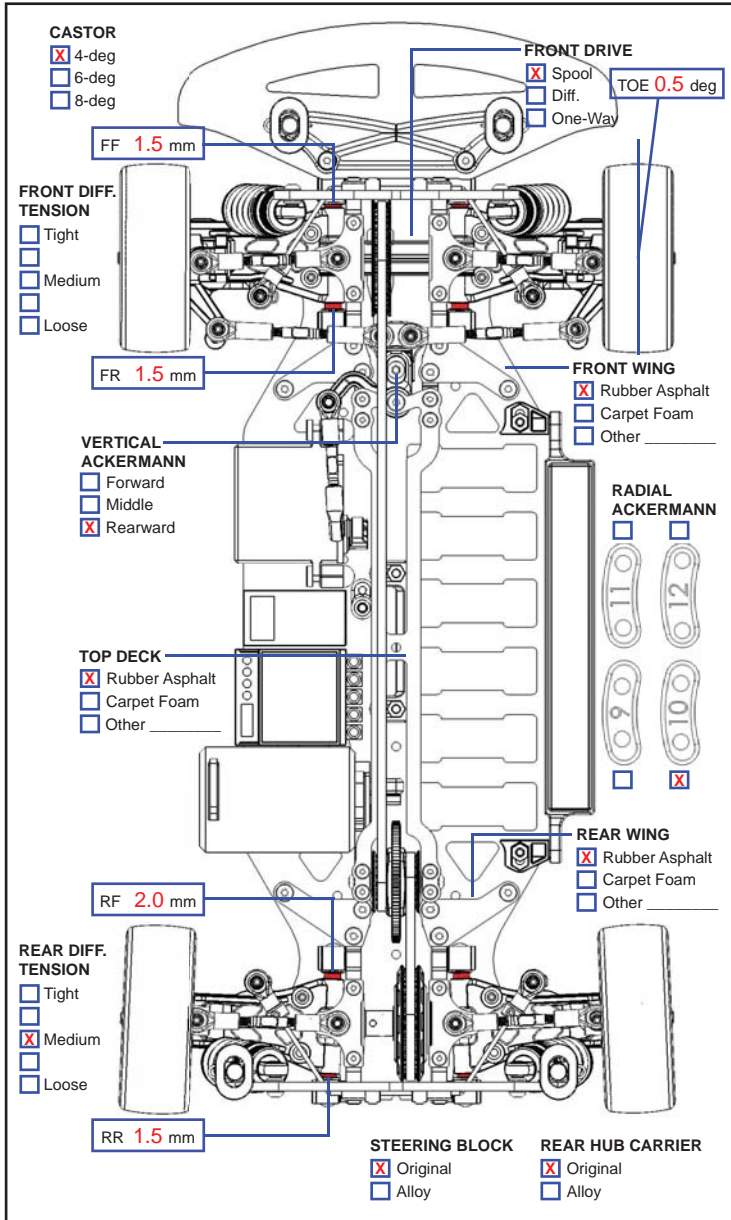

PHOTON SETUP RECORD

Name: _____ Date: _____ Track: Rubber Std. Setup

Condition: _____ Temperature: _____ Rubber Asphalt Edition Foam Carpet Edition

FRONT MEASUREMENTS		FRONT SHOCKS	
RIDE HEIGHT	5.0 mm	OIL WEIGHT	40 wt
CAMBER ANGLE	1.5 deg	PISTON	Standard/ Optional
DROOP	5.5 mm	BLADDER	STD.
WHEEL HUBS	STD 5.2 mm	SPRING	14mm 1.5 x 6.00
WHEEL SPACER	0.5 mm	NOTE	

REAR MEASUREMENTS		REAR SHOCKS	
RIDE HEIGHT	5.0 mm	OIL WEIGHT	40 wt
CAMBER ANGLE	1.5 deg	PISTON	Standard/ Optional
DROOP	5.5 mm	BLADDER	STD.
WHEEL HUBS	STD 5.2 mm	SPRING	14mm 1.5 x 6.50
WHEEL SPACER	1.0 mm	NOTE	

MOTOR	
SPUR GEAR	
PINION GEAR	
BATTERY	7.4V 5000mAh 40C
BODY SHELLS	PF Mazda Speed 6
WING	STD.
ESC SETTING	

	FRONT	REAR
BRAND	Sorex	Sorex
COMPOUND	36R	36R
INSERT	HaraV3	HaraV3
WHEEL	Solaris	Solaris
TIRE TREATMENT	FX-II	FX-II