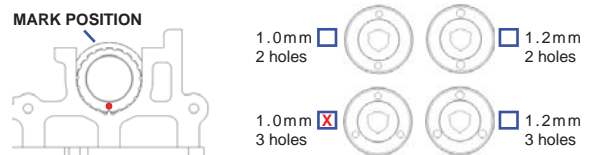

PHOTON SETUP RECORD

Name: _____ Date: _____ Track: Rubber Std. Setup

Condition: _____ Temperature: _____ Rubber Asphalt Edition Foam Carpet Edition

FRONT MEASUREMENTS		FRONT SHOCKS	
RIDE HEIGHT	5.0 mm	OIL WEIGHT	40 wt
CAMBER ANGLE	1.5 deg	PISTON	Standard/ Optional
DROOP	5.5 mm	BLADDER	STD.
WHEEL HUBS	STD 5.2 mm	SPRING	14mm 1.5 x 6.00
WHEEL SPACER	0.5 mm	NOTE	

REAR MEASUREMENTS		REAR SHOCKS	
RIDE HEIGHT	5.0 mm	OIL WEIGHT	40 wt
CAMBER ANGLE	1.5 deg	PISTON	Standard/ Optional
DROOP	5.5 mm	BLADDER	STD.
WHEEL HUBS	STD 5.2 mm	SPRING	14mm 1.5 x 6.50
WHEEL SPACER	1.0 mm	NOTE	