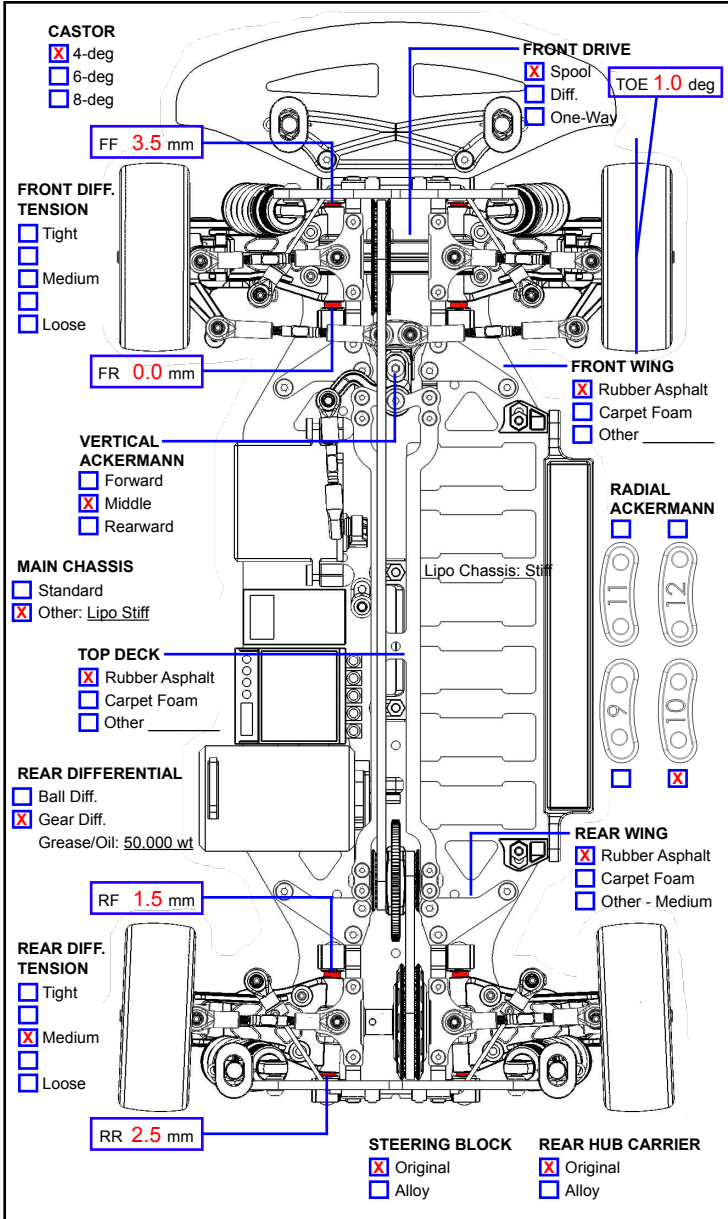

PHOTON SETUP RECORD

Name: _____ Date: _____ Track: Track Carena

Condition: M/L Traction Temperature: 23C Rubber Asphalt Edition Foam Carpet Edition

FRONT MEASUREMENTS		FRONT SHOCKS	
RIDE HEIGHT	5.0 mm	OIL WEIGHT	30 Trinity wt
CAMBER ANGLE	1.5 deg	PISTON	Standard/Optional
DROOP	6.0 mm	BLADDER	STD.
WHEEL HUBS	STD 5.2 mm	SPRING	14mm 1.5 x 6.00
WHEEL SPACER	0.0 mm	NOTE	

REAR MEASUREMENTS		REAR SHOCKS	
RIDE HEIGHT	5.0 mm	OIL WEIGHT	30 Trinity wt
CAMBER ANGLE	1.5 deg	PISTON	Standard/Optional
DROOP	5.5 mm	BLADDER	STD.
WHEEL HUBS	STD 5.2 mm	SPRING	14mm 1.5 x 6.50
WHEEL SPACER	0.0 mm	NOTE	

MOTOR	Speed Passion 4.5T
SPUR GEAR	48p 81
PINION GEAR	48P 19
BATTERY	7.4V 5000mAh 40C
BODY SHELLS	PF Mazda Speed 6
WING	J-Concept.
ESC SETTING	LRP SXX Punch 1 Initial Brake 2 Drag Brake 2

	FRONT	REAR
BRAND	Sorex	Sorex
COMPOUND	36R	36R
INSERT	GR-F	GR-F
WHEEL	T.O.P.	T.O.P.
TIRE TREATMENT	FX-II	FX-II