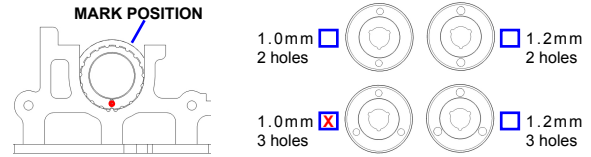

PHOTON SETUP RECORD

Name: _____ Date: _____ Track: Track Carena

Condition: M/L Traction Temperature: 23C Rubber Asphalt Edition Foam Carpet Edition

FRONT MEASUREMENTS		FRONT SHOCKS	
RIDE HEIGHT	5.0 mm	OIL WEIGHT	30 Trinity wt
CAMBER ANGLE	1.5 deg	PISTON	Standard/Optional
DROOP	6.0 mm	BLADDER	STD.
WHEEL HUBS	STD 5.2 mm	SPRING	14mm 1.5 x 6.00
WHEEL SPACER	0.0 mm	NOTE	

REAR MEASUREMENTS		REAR SHOCKS	
RIDE HEIGHT	5.0 mm	OIL WEIGHT	30 Trinity wt
CAMBER ANGLE	1.5 deg	PISTON	Standard/Optional
DROOP	5.5 mm	BLADDER	STD.
WHEEL HUBS	STD 5.2 mm	SPRING	14mm 1.5 x 6.50
WHEEL SPACER	0.0 mm	NOTE	