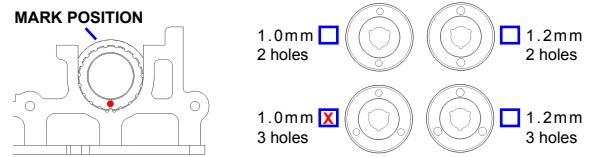

PHOTON SETUP RECORD

Name: _____ Date: _____ Track: Track Carena

Condition: M/L Traction Temperature: 23C Rubber Asphalt Edition Foam Carpet Edition

FRONT MEASUREMENTS		FRONT SHOCKS	
RIDE HEIGHT	5.0 mm	OIL WEIGHT	30 Trinity wt
CAMBER ANGLE	1.5 deg	PISTON	Standard/Optional
DROOP	6.0 mm	BLADDER	STD.
WHEEL HUBS	STD 5.2 mm	SPRING	14mm 1.5 x 6.00
WHEEL SPACER	0.0 mm	NOTE	

REAR MEASUREMENTS		REAR SHOCKS	
RIDE HEIGHT	5.0 mm	OIL WEIGHT	30 Trinity wt
CAMBER ANGLE	1.5 deg	PISTON	Standard/Optional
DROOP	5.5 mm	BLADDER	STD.
WHEEL HUBS	STD 5.2 mm	SPRING	14mm 1.5 x 6.50
WHEEL SPACER	0.0 mm	NOTE	