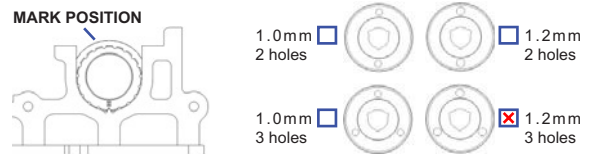

PHOTON SETUP RECORD

Name: EJ Evans Date: 2010 Track: Asphalt

Condition: _____ Temperature: _____ Rubber Asphalt Edition Foam Carpet Edition

FRONT MEASUREMENTS		FRONT SHOCKS	
RIDE HEIGHT	5.2 mm	OIL WEIGHT	40 wt
CAMBER ANGLE	1.5 deg	PISTON	Standard/Optional
DROOP	5.5 mm	BLADDER	STD
WHEEL HUBS	STD mm	SPRING	324 or 306
WHEEL SPACER	0.5 mm	NOTE	VS Shocks

REAR MEASUREMENTS		REAR SHOCKS	
RIDE HEIGHT	5.5 mm	OIL WEIGHT	40 wt
CAMBER ANGLE	1.5 deg	PISTON	Standard/Optional
DROOP	0.5 mm	BLADDER	STD
WHEEL HUBS	STD mm	SPRING	306
WHEEL SPACER	1 mm	NOTE	V2 Shocks