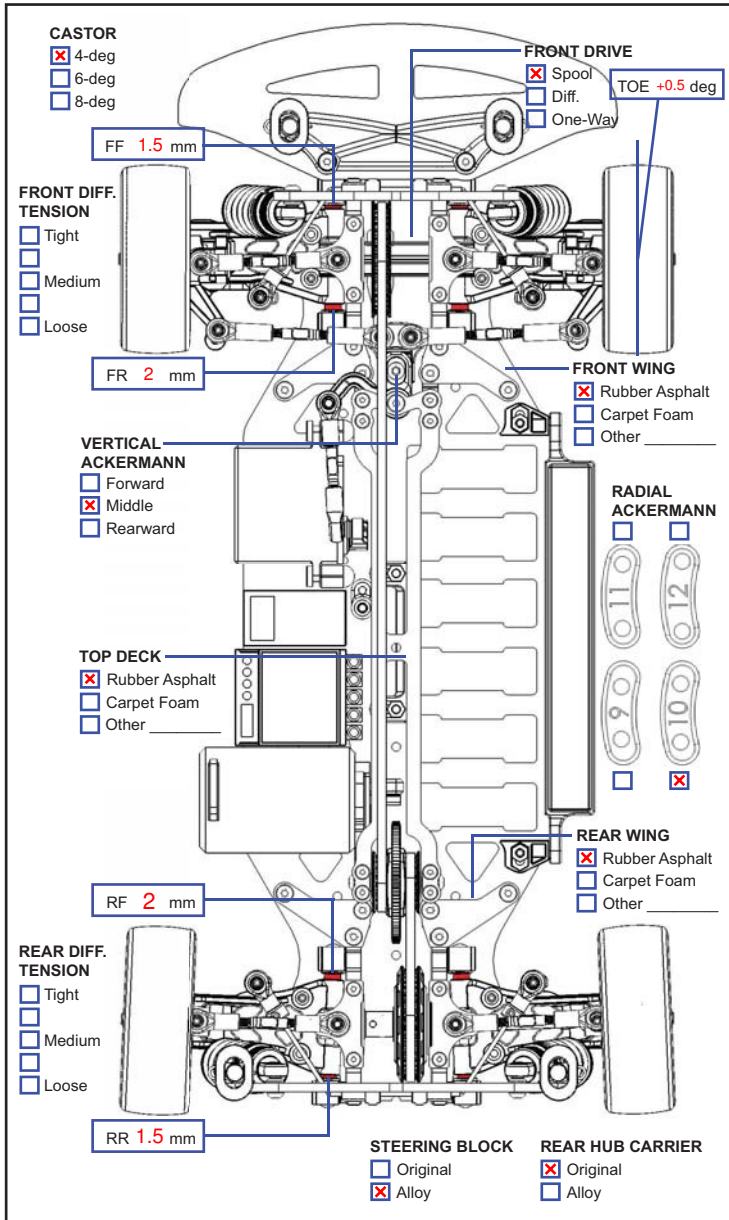

PHOTON SETUP RECORD

Name: EJ Evans Date: 2010 Track: Asphalt

Condition: _____ Temperature: _____ Rubber Asphalt Edition Foam Carpet Edition

FRONT MEASUREMENTS		FRONT SHOCKS	
RIDE HEIGHT	5.2 mm	OIL WEIGHT	40 wt
CAMBER ANGLE	1.5 deg	PISTON	Standard/Optional
DROOP	5.5 mm	BLADDER	STD
WHEEL HUBS	STD mm	SPRING	324 or 306
WHEEL SPACER	0.5 mm	NOTE	VS Shocks

REAR MEASUREMENTS		REAR SHOCKS	
RIDE HEIGHT	5.5 mm	OIL WEIGHT	40 wt
CAMBER ANGLE	1.5 deg	PISTON	Standard/Optional
DROOP	0.5 mm	BLADDER	STD
WHEEL HUBS	STD mm	SPRING	306
WHEEL SPACER	1 mm	NOTE	V2 Shocks

0.85	7.41	2.00
MOTOR		
SPUR GEAR	100	
PINION GEAR	27	
BATTERY	Thunder Power	
BODY SHELLS	Speed 6	
WING	STD	
ESC SETTING		
		FRONT REAR
		BRAND Solaris Solaris
		COMPOUND FXII FXII
		INSERT GR-M GR-M
		WHEEL STD STD
		TIRE TREATMENT Full Full
		FL FR RL RR