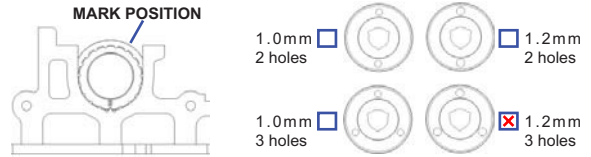

PHOTON SETUP RECORD

Name: EJ Evans Date: 2010 Track: Asphalt

Condition: _____ Temperature: _____ Rubber Asphalt Edition Foam Carpet Edition

FRONT MEASUREMENTS		FRONT SHOCKS	
RIDE HEIGHT	5.2 mm	OIL WEIGHT	40 wt
CAMBER ANGLE	1.5 deg	PISTON	Standard/Optional
DROOP	5.5 mm	BLADDER	STD
WHEEL HUBS	STD mm	SPRING	324 or 306
WHEEL SPACER	0.5 mm	NOTE	VS Shocks

REAR MEASUREMENTS		REAR SHOCKS	
RIDE HEIGHT	5.5 mm	OIL WEIGHT	40 wt
CAMBER ANGLE	1.5 deg	PISTON	Standard/Optional
DROOP	0.5 mm	BLADDER	STD
WHEEL HUBS	STD mm	SPRING	306
WHEEL SPACER	1 mm	NOTE	V2 Shocks