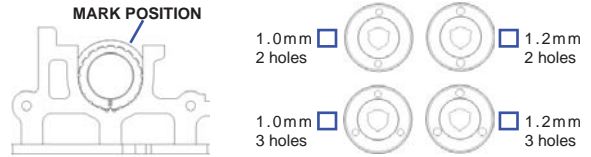

# PHOTON SETUP RECORD

Name: \_\_\_\_\_ Date: \_\_\_\_\_ Track: \_\_\_\_\_

Condition: \_\_\_\_\_ Temperature: \_\_\_\_\_

- Rubber Asphalt Edition
- Foam Carpet Edition

FRONT MEASUREMENTS		FRONT SHOCKS	
RIDE HEIGHT	mm	OIL WEIGHT	wt
CAMBER ANGLE	deg	PISTON	Standard/Optional
DROOP	mm	BLADDER	
WHEEL HUBS	mm	SPRING	
WHEEL SPACER	mm	NOTE	

Camber measured with setupwheels

REAR MEASUREMENTS		REAR SHOCKS	
RIDE HEIGHT	mm	OIL WEIGHT	wt
CAMBER ANGLE	deg	PISTON	Standard/Optional
DROOP	mm	BLADDER	
WHEEL HUBS	mm	SPRING	
WHEEL SPACER	mm	NOTE	

Camber measured with setupwheels