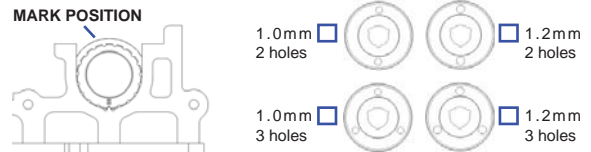

# PHOTON SETUP RECORD

Name: \_\_\_\_\_ Date: \_\_\_\_\_ Track: \_\_\_\_\_

Condition: \_\_\_\_\_ Temperature: \_\_\_\_\_

- Rubber Asphalt Edition
- Foam Carpet Edition

FRONT MEASUREMENTS		FRONT SHOCKS	
RIDE HEIGHT	mm	OIL WEIGHT	wt
CAMBER ANGLE	deg	PISTON	Standard/Optional
DROOP	mm	BLADDER	
WHEEL HUBS	mm	SPRING	
WHEEL SPACER	mm	NOTE	

Camber measured with setupwheels

REAR MEASUREMENTS		REAR SHOCKS	
RIDE HEIGHT	mm	OIL WEIGHT	wt
CAMBER ANGLE	deg	PISTON	Standard/Optional
DROOP	mm	BLADDER	
WHEEL HUBS	mm	SPRING	
WHEEL SPACER	mm	NOTE	

Camber measured with setupwheels