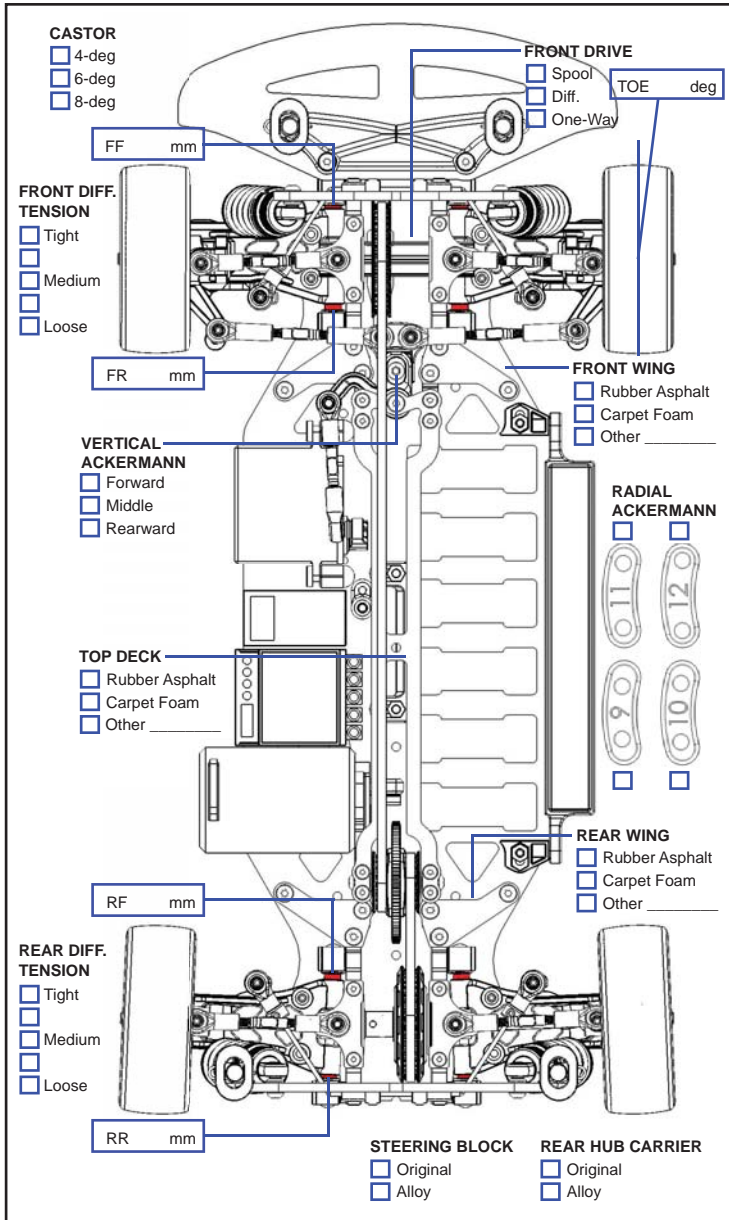

# PHOTON SETUP RECORD

Name: \_\_\_\_\_ Date: \_\_\_\_\_ Track: \_\_\_\_\_

Condition: \_\_\_\_\_ Temperature: \_\_\_\_\_

- Rubber Asphalt Edition
- Foam Carpet Edition

FRONT MEASUREMENTS		FRONT SHOCKS	
RIDE HEIGHT	mm	OIL WEIGHT	wt
CAMBER ANGLE	deg	PISTON	Standard/Optional
DROOP	mm	BLADDER	
WHEEL HUBS	mm	SPRING	
WHEEL SPACER	mm	NOTE	

Camber measured with setupwheels

REAR MEASUREMENTS		REAR SHOCKS	
RIDE HEIGHT	mm	OIL WEIGHT	wt
CAMBER ANGLE	deg	PISTON	Standard/Optional
DROOP	mm	BLADDER	
WHEEL HUBS	mm	SPRING	
WHEEL SPACER	mm	NOTE	

Camber measured with setupwheels