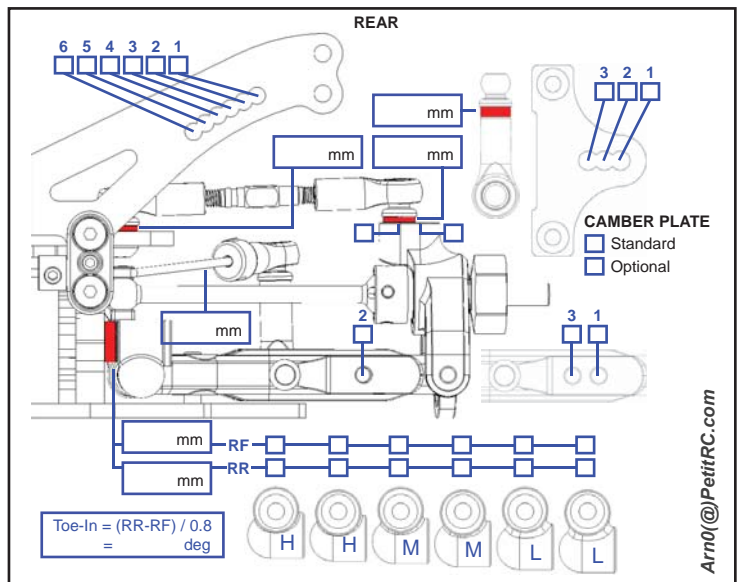

# PHOTON SETUP RECORD

Name: \_\_\_\_\_ Date: \_\_\_\_\_ Track: \_\_\_\_\_

Condition: \_\_\_\_\_ Temperature: \_\_\_\_\_

- Rubber Asphalt Edition
- Foam Carpet Edition

**MARK POSITION**

1.0mm 2 holes  1.2mm 2 holes

1.0mm 3 holes  1.2mm 3 holes

FRONT MEASUREMENTS		FRONT SHOCKS	
RIDE HEIGHT	mm	OIL WEIGHT	wt
CAMBER ANGLE	deg	PISTON	Standard/Optional
DROOP	mm	BLADDER	
WHEEL HUBS	mm	SPRING	
WHEEL SPACER	mm	NOTE	

**MARK POSITION**

1.0mm 2 holes  1.2mm 2 holes

1.0mm 3 holes  1.2mm 3 holes

REAR MEASUREMENTS		REAR SHOCKS	
RIDE HEIGHT	mm	OIL WEIGHT	wt
CAMBER ANGLE	deg	PISTON	Standard/Optional
DROOP	mm	BLADDER	
WHEEL HUBS	mm	SPRING	
WHEEL SPACER	mm	NOTE	

MOTOR			
SPUR GEAR			
PINION GEAR			
BATTERY			
BODY SHELLS			
WING			
ESC SETTING			

	FRONT	REAR
BRAND		
COMPOUND		
INSERT		
WHEEL		
TIRE TREATMENT		

FL FR RL RR

Arn0(@)PetitRC.com

www.PetitRC.com