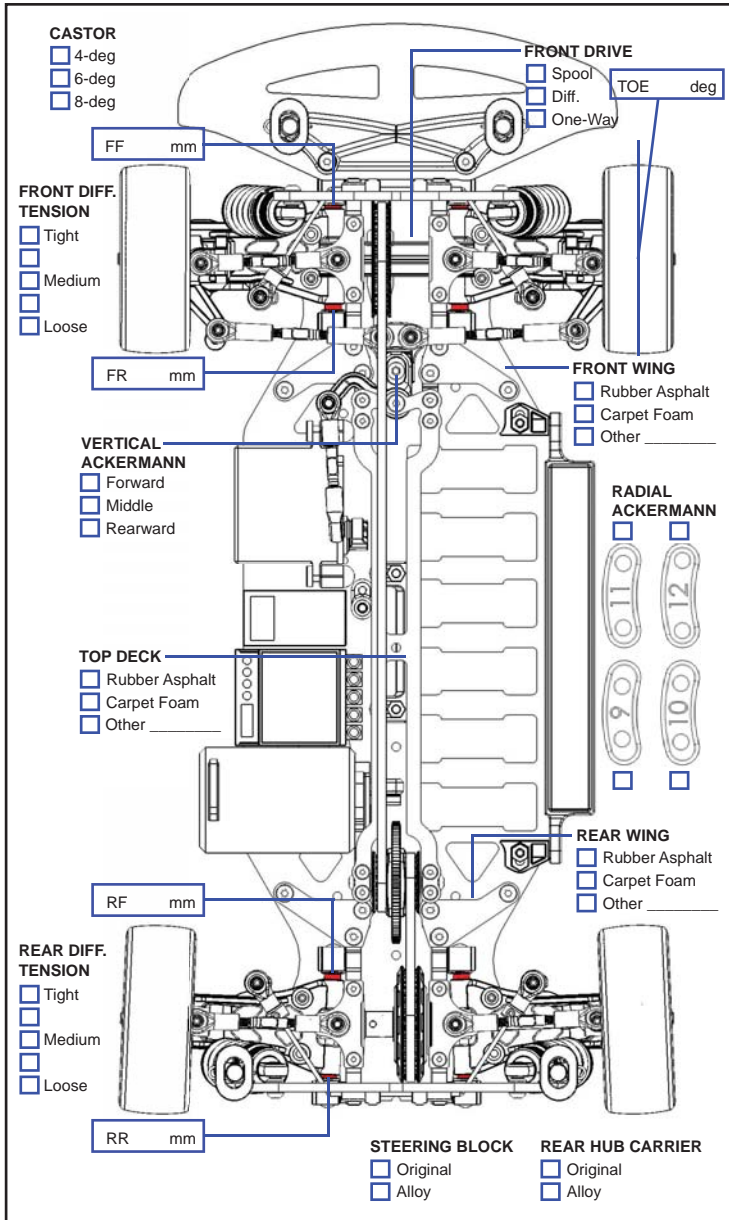

# PHOTON SETUP RECORD

Name: \_\_\_\_\_ Date: \_\_\_\_\_ Track: \_\_\_\_\_

Condition: \_\_\_\_\_ Temperature: \_\_\_\_\_

- Rubber Asphalt Edition
- Foam Carpet Edition

**MARK POSITION**

1.0mm 2 holes  1.2mm 2 holes

1.0mm 3 holes  1.2mm 3 holes

FRONT MEASUREMENTS		FRONT SHOCKS	
RIDE HEIGHT	mm	OIL WEIGHT	wt
CAMBER ANGLE	deg	PISTON	Standard/Optional
DROOP	mm	BLADDER	
WHEEL HUBS	mm	SPRING	
WHEEL SPACER	mm	NOTE	

**MARK POSITION**

1.0mm 2 holes  1.2mm 2 holes

1.0mm 3 holes  1.2mm 3 holes

REAR MEASUREMENTS		REAR SHOCKS	
RIDE HEIGHT	mm	OIL WEIGHT	wt
CAMBER ANGLE	deg	PISTON	Standard/Optional
DROOP	mm	BLADDER	
WHEEL HUBS	mm	SPRING	
WHEEL SPACER	mm	NOTE	