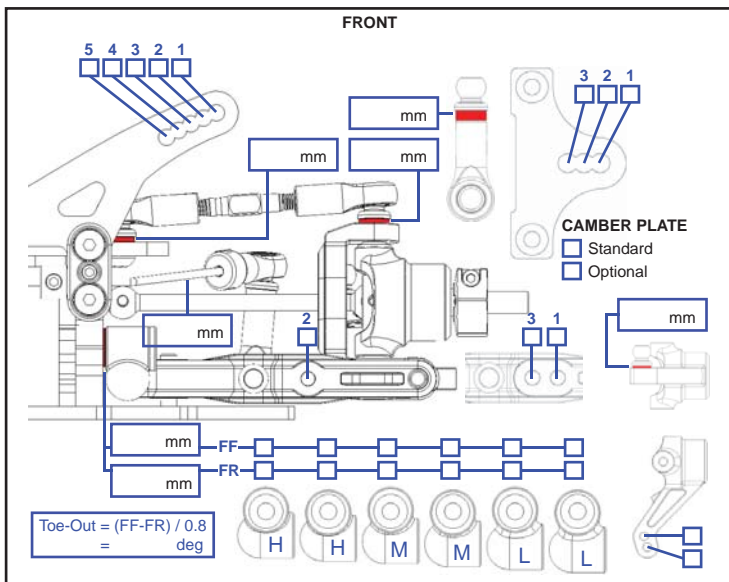

# PHOTON SETUP RECORD

Name: \_\_\_\_\_ Date: \_\_\_\_\_ Track: \_\_\_\_\_

Condition: \_\_\_\_\_ Temperature: \_\_\_\_\_

- Rubber Asphalt Edition
- Foam Carpet Edition

**MARK POSITION**

1.0mm 2 holes  1.2mm 2 holes

1.0mm 3 holes  1.2mm 3 holes

FRONT MEASUREMENTS		FRONT SHOCKS	
RIDE HEIGHT	mm	OIL WEIGHT	wt
CAMBER ANGLE	deg	PISTON	Standard/Optional
DROOP	mm	BLADDER	
WHEEL HUBS	mm	SPRING	
WHEEL SPACER	mm	NOTE	

**MARK POSITION**

1.0mm 2 holes  1.2mm 2 holes

1.0mm 3 holes  1.2mm 3 holes

REAR MEASUREMENTS		REAR SHOCKS	
RIDE HEIGHT	mm	OIL WEIGHT	wt
CAMBER ANGLE	deg	PISTON	Standard/Optional
DROOP	mm	BLADDER	
WHEEL HUBS	mm	SPRING	
WHEEL SPACER	mm	NOTE	

MOTOR			
SPUR GEAR			
PINION GEAR			
BATTERY			
BODY SHELLS			
WING			
ESC SETTING			

	FRONT	REAR
BRAND		
COMPOUND		
INSERT		
WHEEL		
TIRE TREATMENT		

FL FR RL RR

Arn0(@)PetitRC.com

www.PetitRC.com