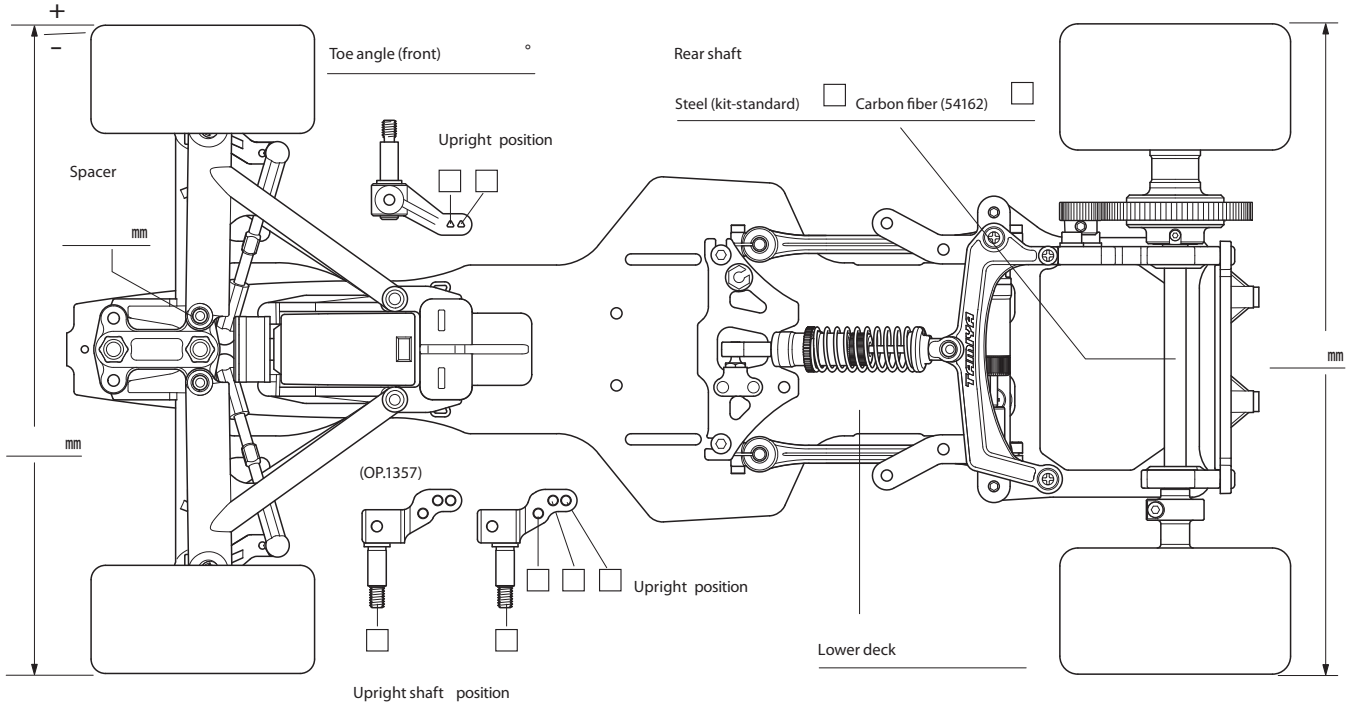

F104 VET I PRO

1/10 SCALE R/C HIGH PERFORMANCE RACING CAR CHASSIS KIT

SETTING SHEET
Ver 1.00

Name _____ Date _____ Air temp. _____ Humidity _____

Track _____ Asphalt Carpet Track condition _____ Track temp. _____

Motor _____ Spur gear _____ T _____ Pinion gear _____ T _____

Front wheel _____ Front tire _____ Front tire diameter _____ mm

Rear wheel _____ Rear tire _____ Rear tire diameter _____ mm

Body _____ Front wing _____ Rear wing _____