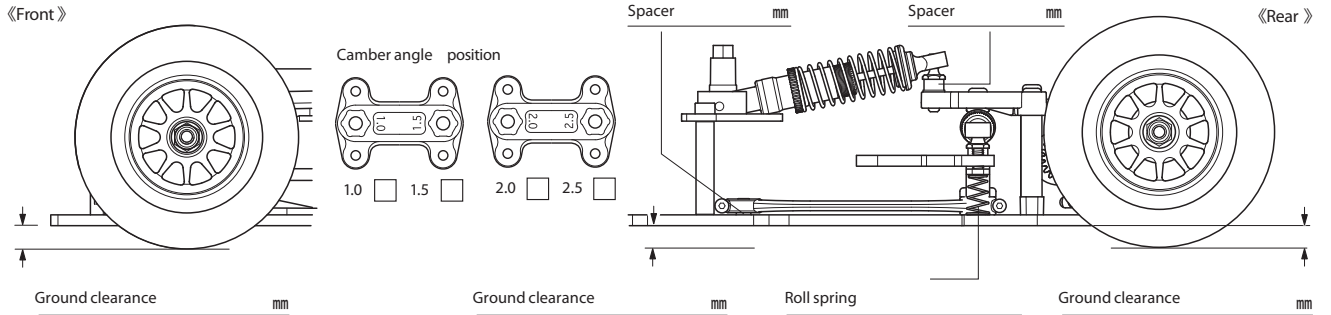

F104 VET I PRO

1/10 SCALE R/C HIGH PERFORMANCE RACING CAR CHASSIS KIT

SETTING SHEET
Ver 1.00

Name _____ Date _____ Air temp. _____ Humidity _____

Track _____ Asphalt Carpet Track condition _____ Track temp. _____

Motor _____ Spur gear _____ T _____ Pinion gear _____ T _____

Front wheel _____ Front tire _____ Front tire diameter _____ mm

Rear wheel _____ Rear tire _____ Rear tire diameter _____ mm

Body _____ Front wing _____ Rear wing _____