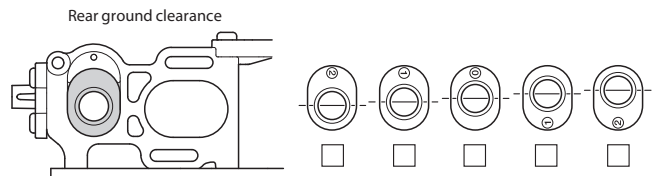

F104 VET I PRO

1/10 SCALE R/C HIGH PERFORMANCE RACING CAR CHASSIS KIT

SETTING SHEET
Ver 1.00

Name _____ Date _____ Air temp. _____ Humidity _____

Track _____ Asphalt Carpet Track condition _____ Track temp. _____

Motor _____ Spur gear _____ T _____ Pinion gear _____ T _____

Front wheel _____ Front tire _____ Front tire diameter _____ mm

Rear wheel _____ Rear tire _____ Rear tire diameter _____ mm

Body _____ Front wing _____ Rear wing _____