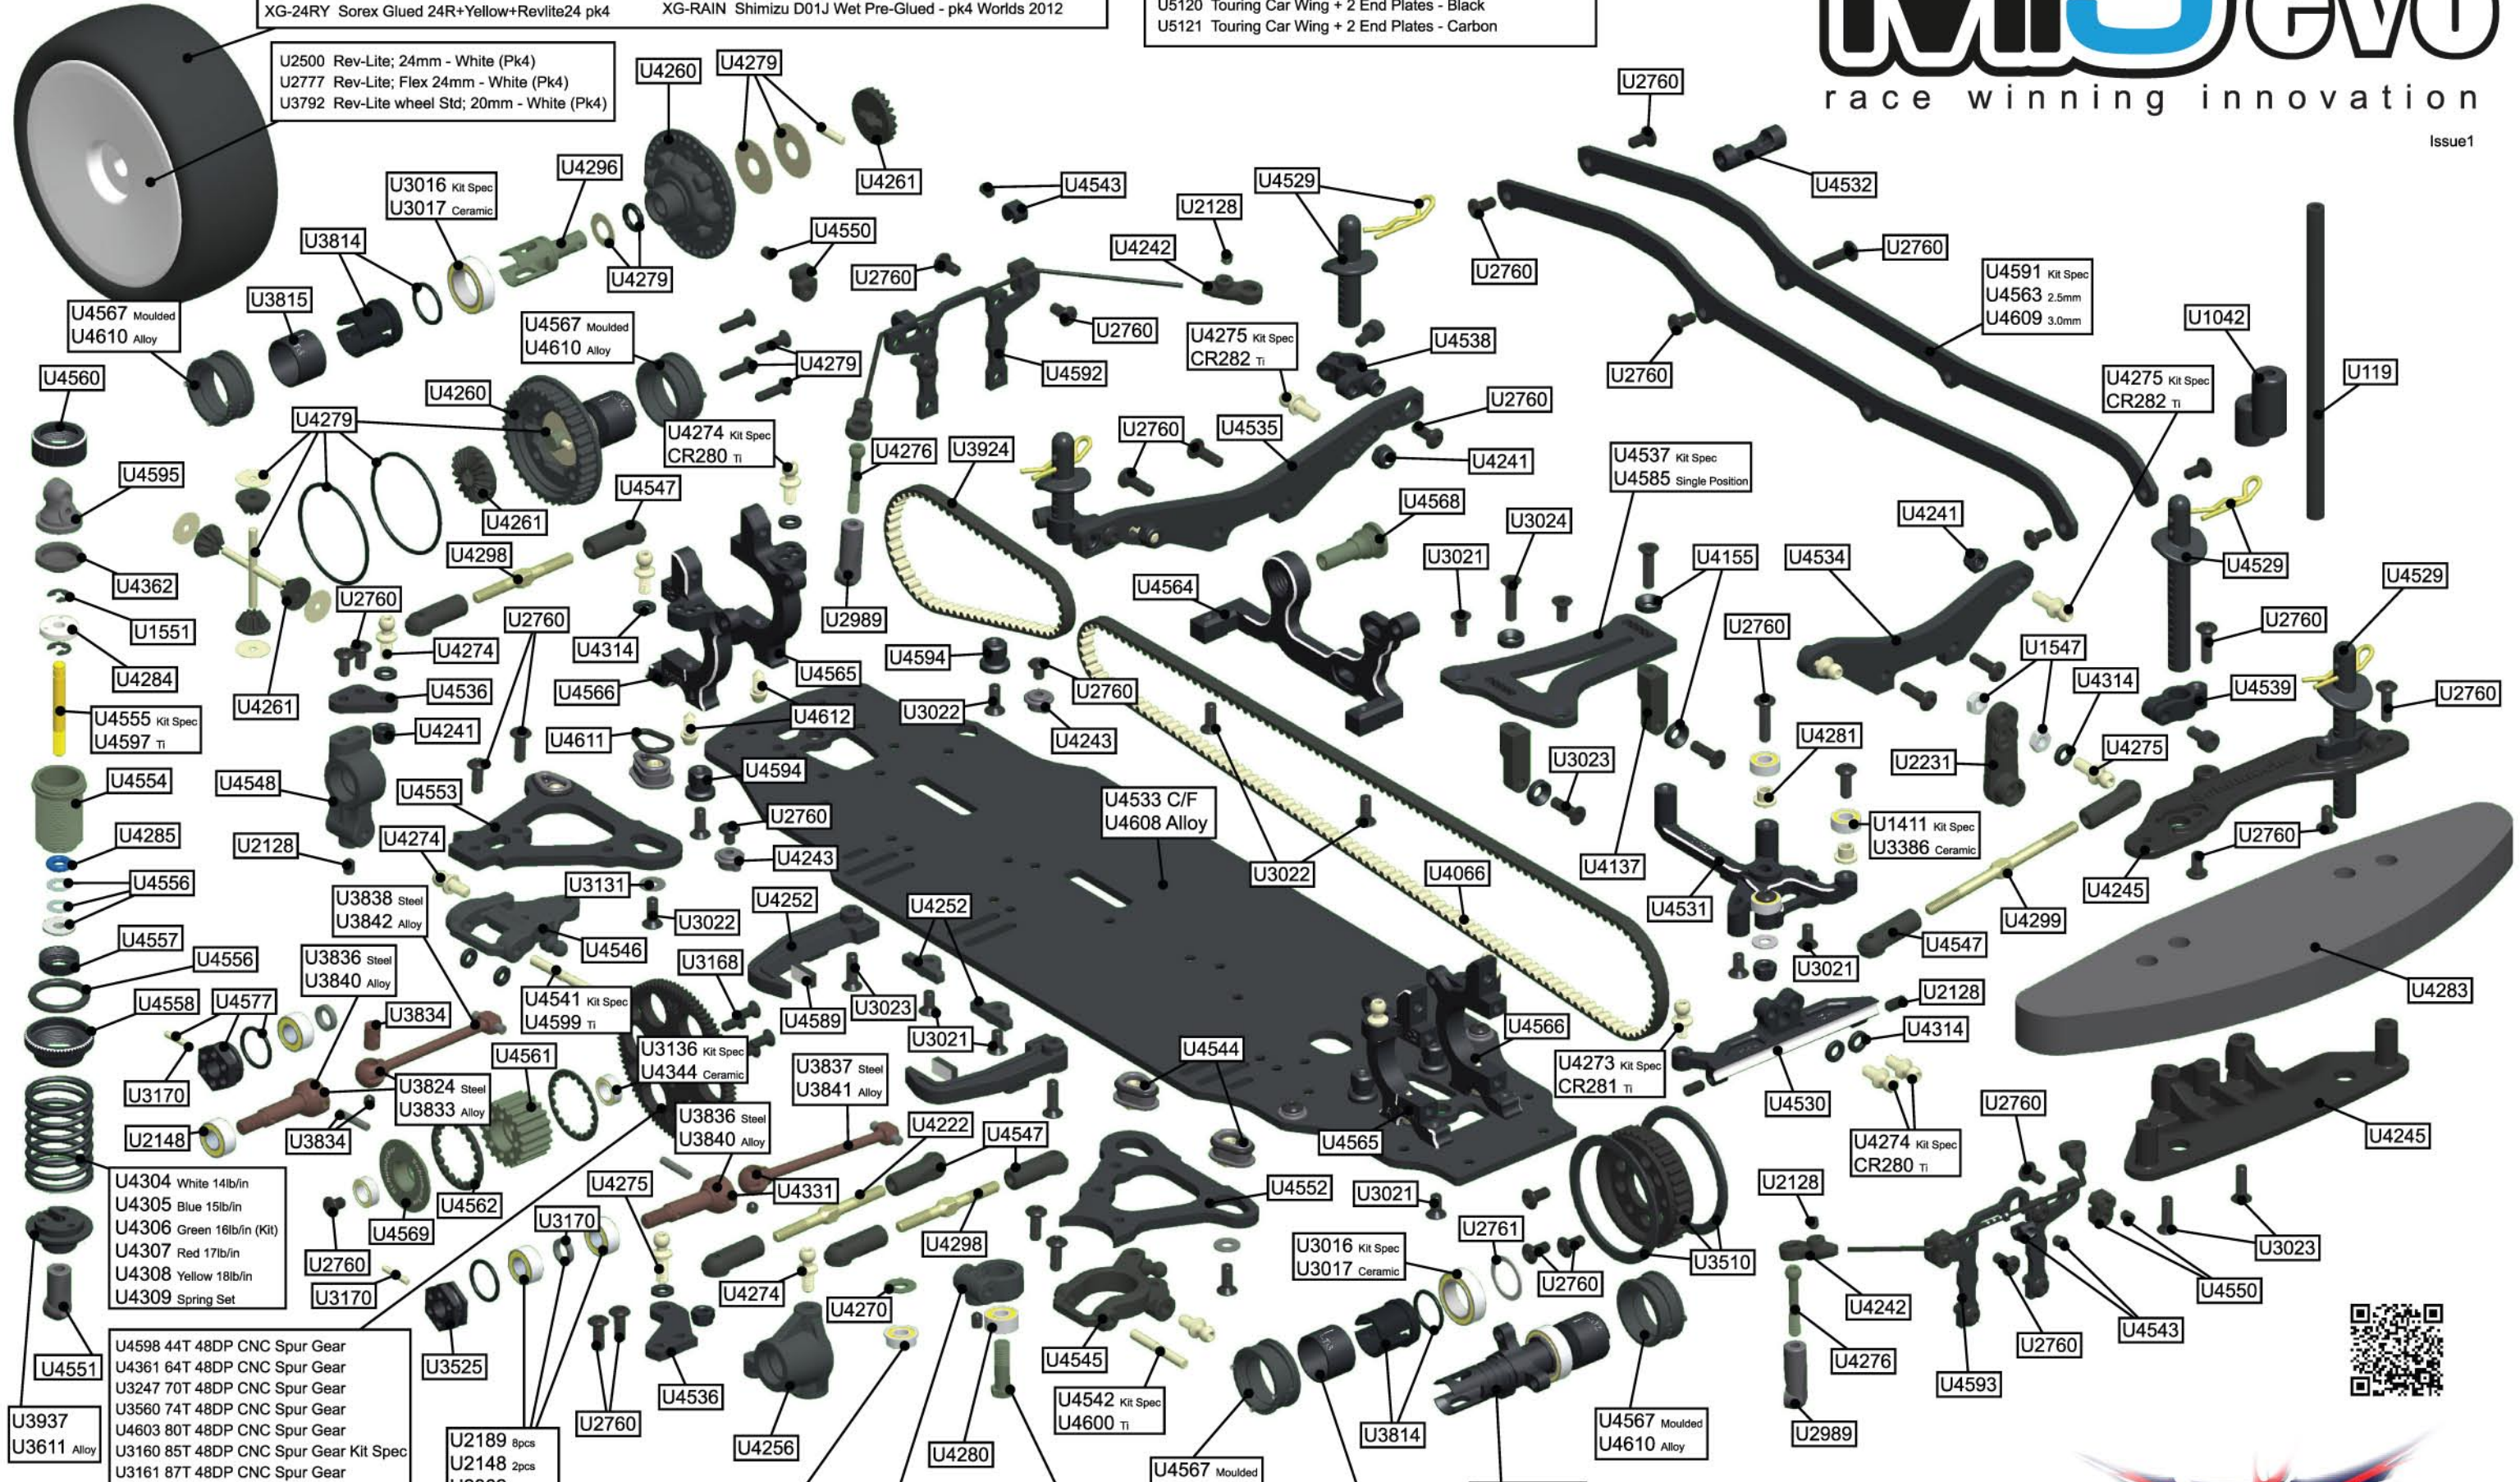

XCO-20R Sorex Competition Tyre - 20R
 XCO-24R Sorex Competition Tyre - 24R
 XCO-28R Sorex Competition Tyre - 28R
 XCO-32R Sorex Competition Tyre - 32R
 XCO-36R Sorex Competition Tyre - 36R
 XCO-40R Sorex Competition Tyre - 40R
 XG-24RY Sorex Glued 24R+Yellow+RevLite24 pk4
 XG-28JB Sorex Glued 28R+JB+RevLite24 pk4
 XG-32JB Sorex Glued 32R+JB+RevLite24 pk4
 XG-32RY Sorex Glued 32R+Yellow+RevLite24 pk4 BRCA
 XG-36SR Sorex Glued 36R+Red+Stiff Light pk4 Worlds 2012
 XG-36SY Sorex Glued 36R+Yellow+Stiff Light pk4
 XG-40SY Sorex Glued 40R+Yellow+Stiff Light Pk4-Euros 2014
 XG-RAIN Shimizu D01J Wet Pre-Glued - pk4 Worlds 2012

U4540 Manual - Mi5evo
 U4333 Gear Diff Complete
 U4559 Assembled Shocks (pr)
 U3478 Decal Sheet - Schumacher and racing-cars.com (pk3)
 U4590 Decal Sheet Mi5evo
 U5119 Touring Car Wing + 2 End Plates - Clear
 U5120 Touring Car Wing + 2 End Plates - Black
 U5121 Touring Car Wing + 2 End Plates - Carbon

Mi5 EVO

race winning innovation

Issue 1

U2500 Rev-Lite; 24mm - White (Pk4)
 U2777 Rev-Lite; Flex 24mm - White (Pk4)
 U3792 Rev-Lite wheel Std; 20mm - White (Pk4)

U3016 Kit Spec
 U3017 Ceramic

U4567 Moulded
 U4610 Alloy

U4279
 U4260
 U4595

U4284
 U4285
 U4556

U4548
 U4553
 U4274

U4558
 U4577
 U4557

U4304 White 14lb/in
 U4305 Blue 15lb/in
 U4306 Green 16lb/in (Kit)
 U4307 Red 17lb/in
 U4308 Yellow 18lb/in
 U4309 Spring Set