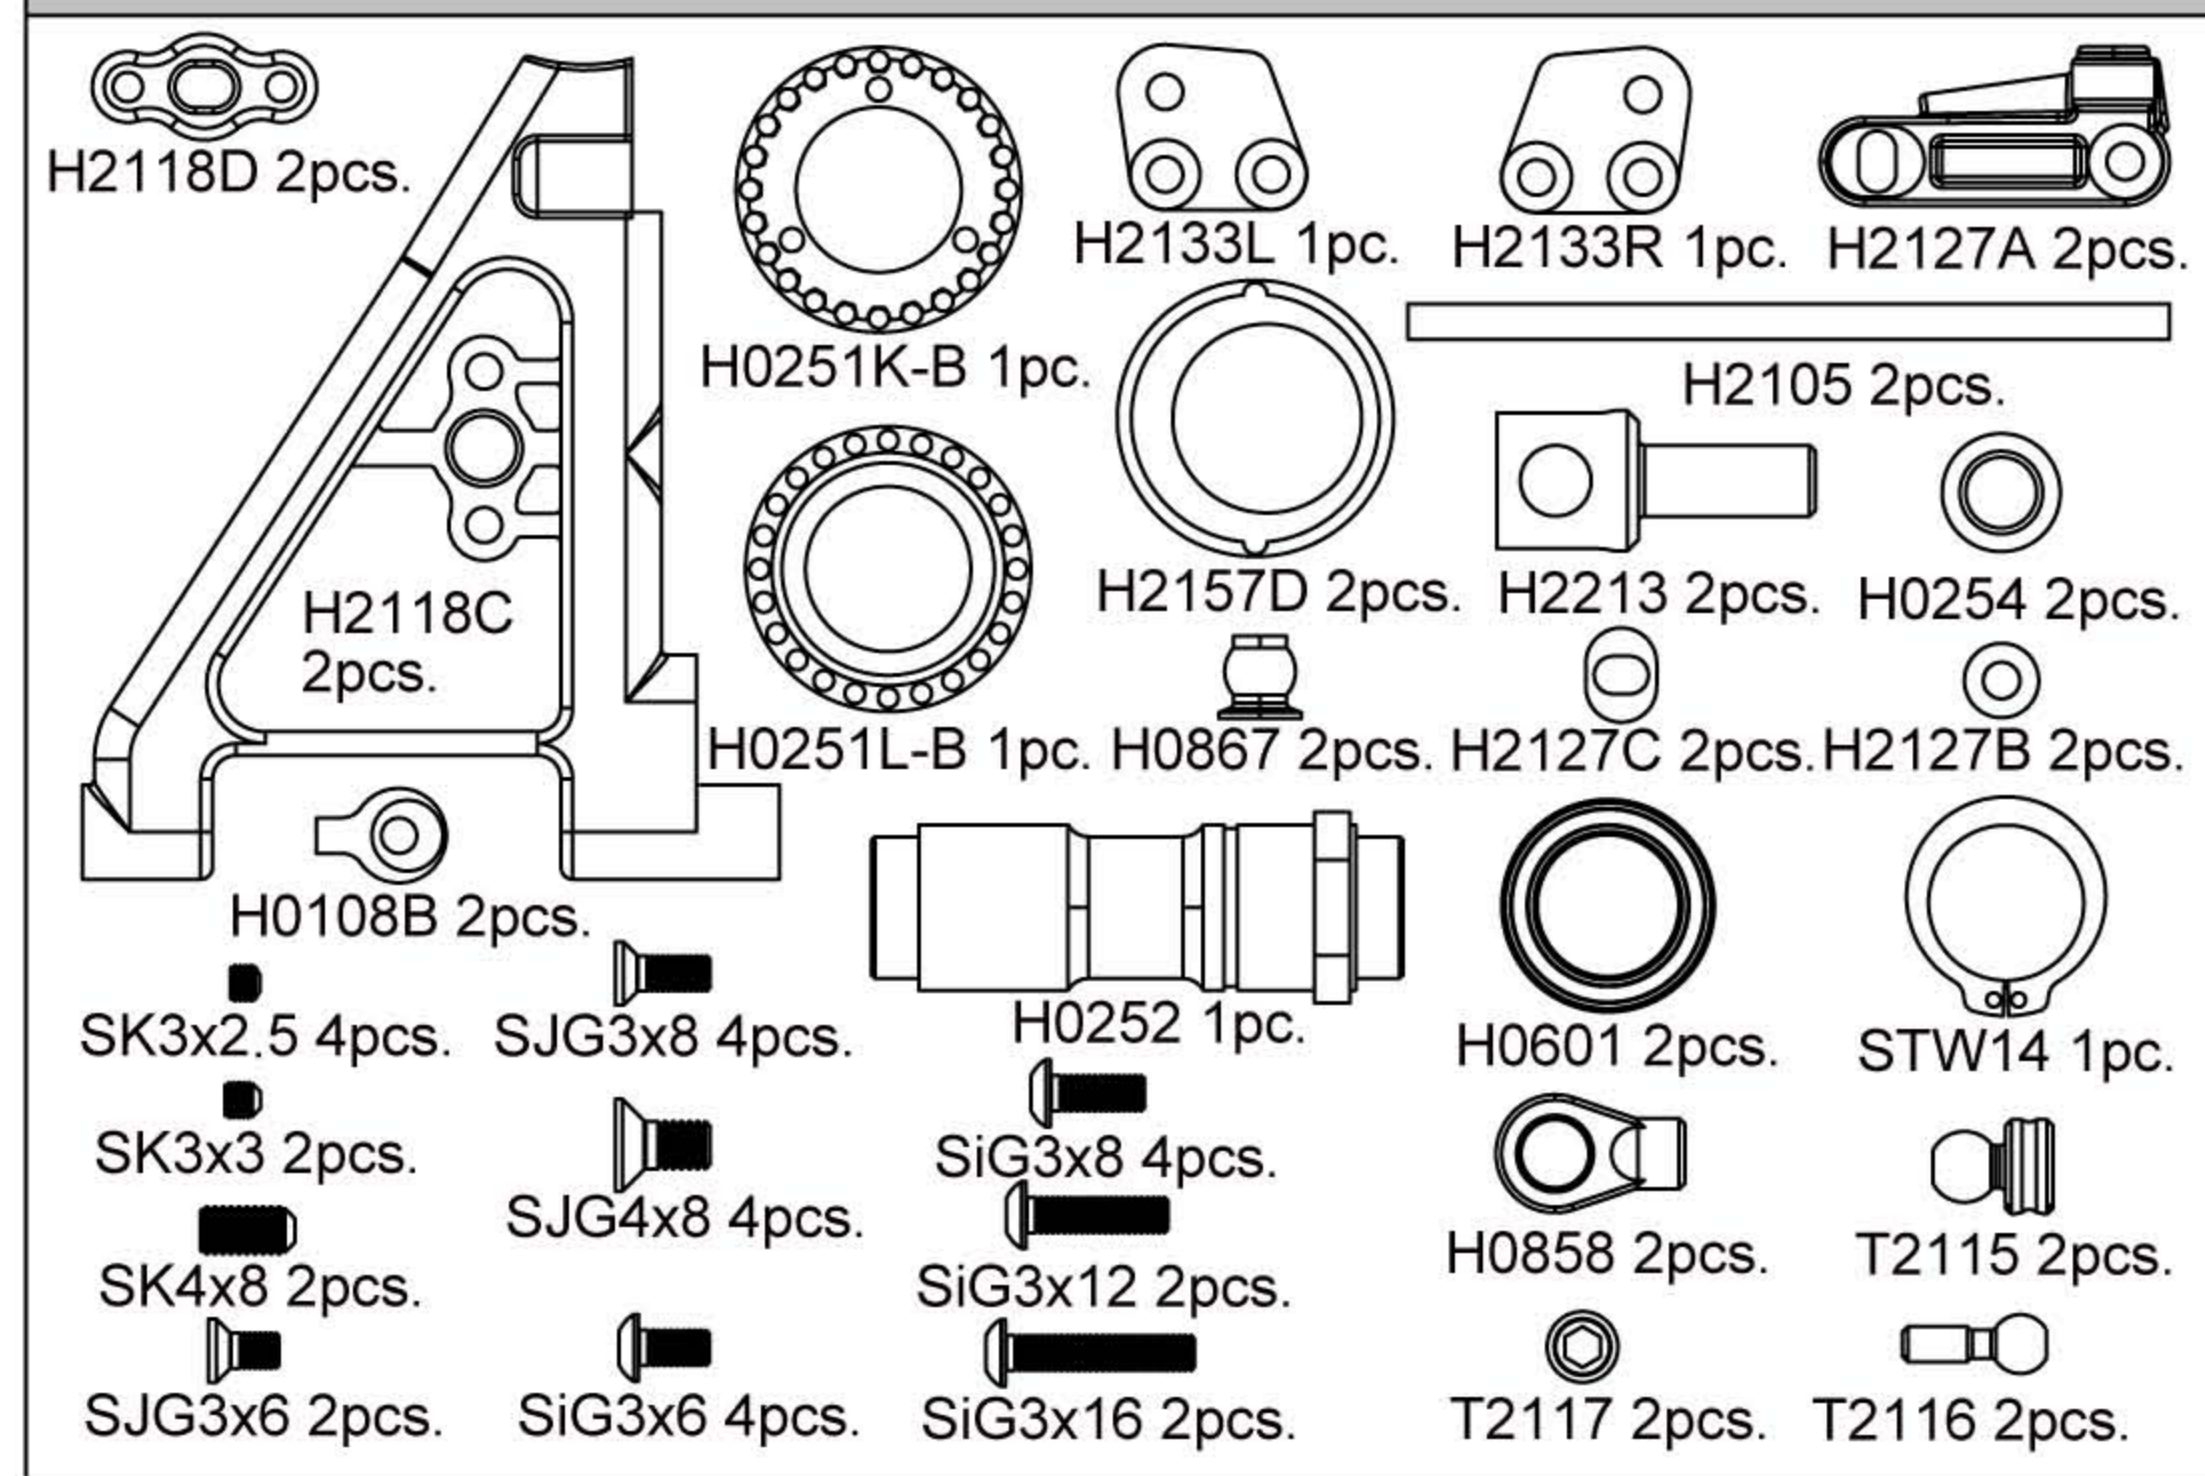

H2006 キット袋詰め明細 Kit Bag Details (MRX-6)

Kit Bag - A1

Kit Bag - A2

Kit Bag - B1

Kit Bag - B2

Kit Bag - C1

Kit Bag - C2

Kit Bag - D1

Kit Bag - D2

H2006 キット袋詰め明細 Kit Bag Details (MRX-6)

Kit Bag - E1

Kit Bag - E2

Kit Bag - F1

Kit Bag - G1

Kit Bag - G2

Kit Bag - H1