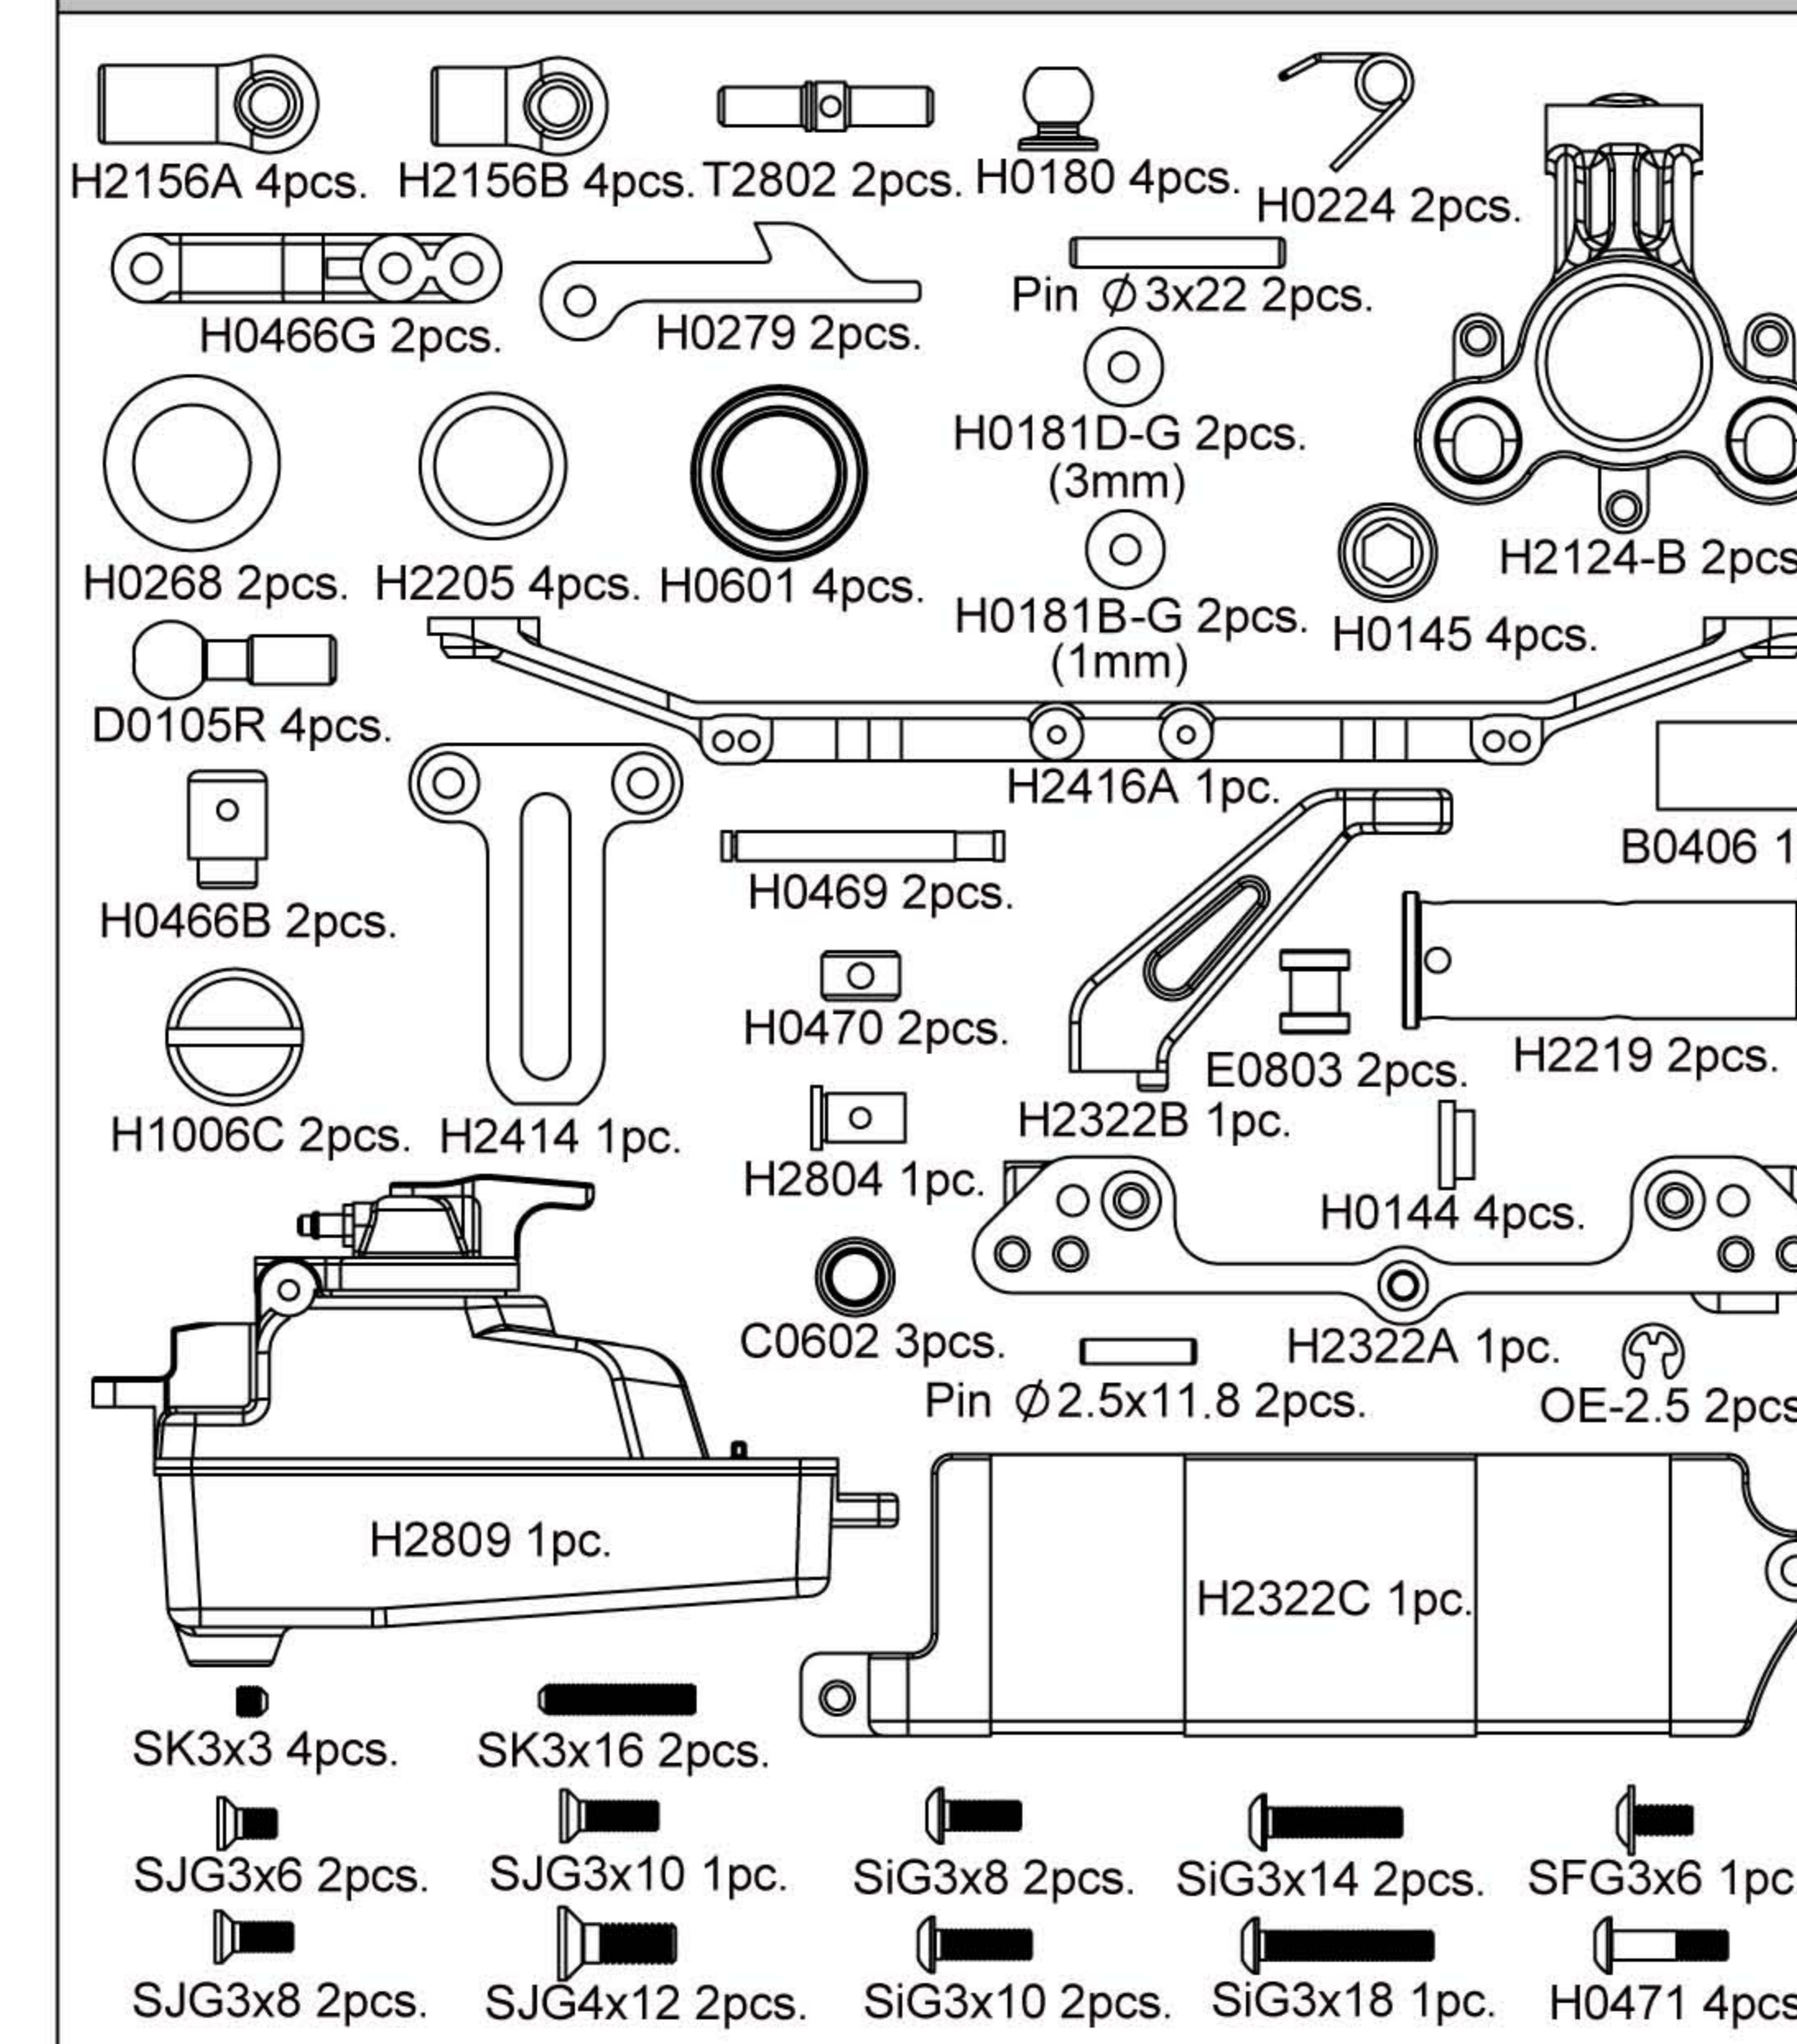

H2006 キット袋詰め明細 Kit Bag Details (MRX-6)

Kit Bag - A1

Kit Bag - A2

Kit Bag - B1

Kit Bag - B2

Kit Bag - C1

Kit Bag - C2

Kit Bag - D1

Kit Bag - D2

H2006 キット袋詰め明細 Kit Bag Details (MRX-6)

Kit Bag - E1

Kit Bag - E2

Kit Bag - F1

Kit Bag - G1

Kit Bag - G2

Kit Bag - H1