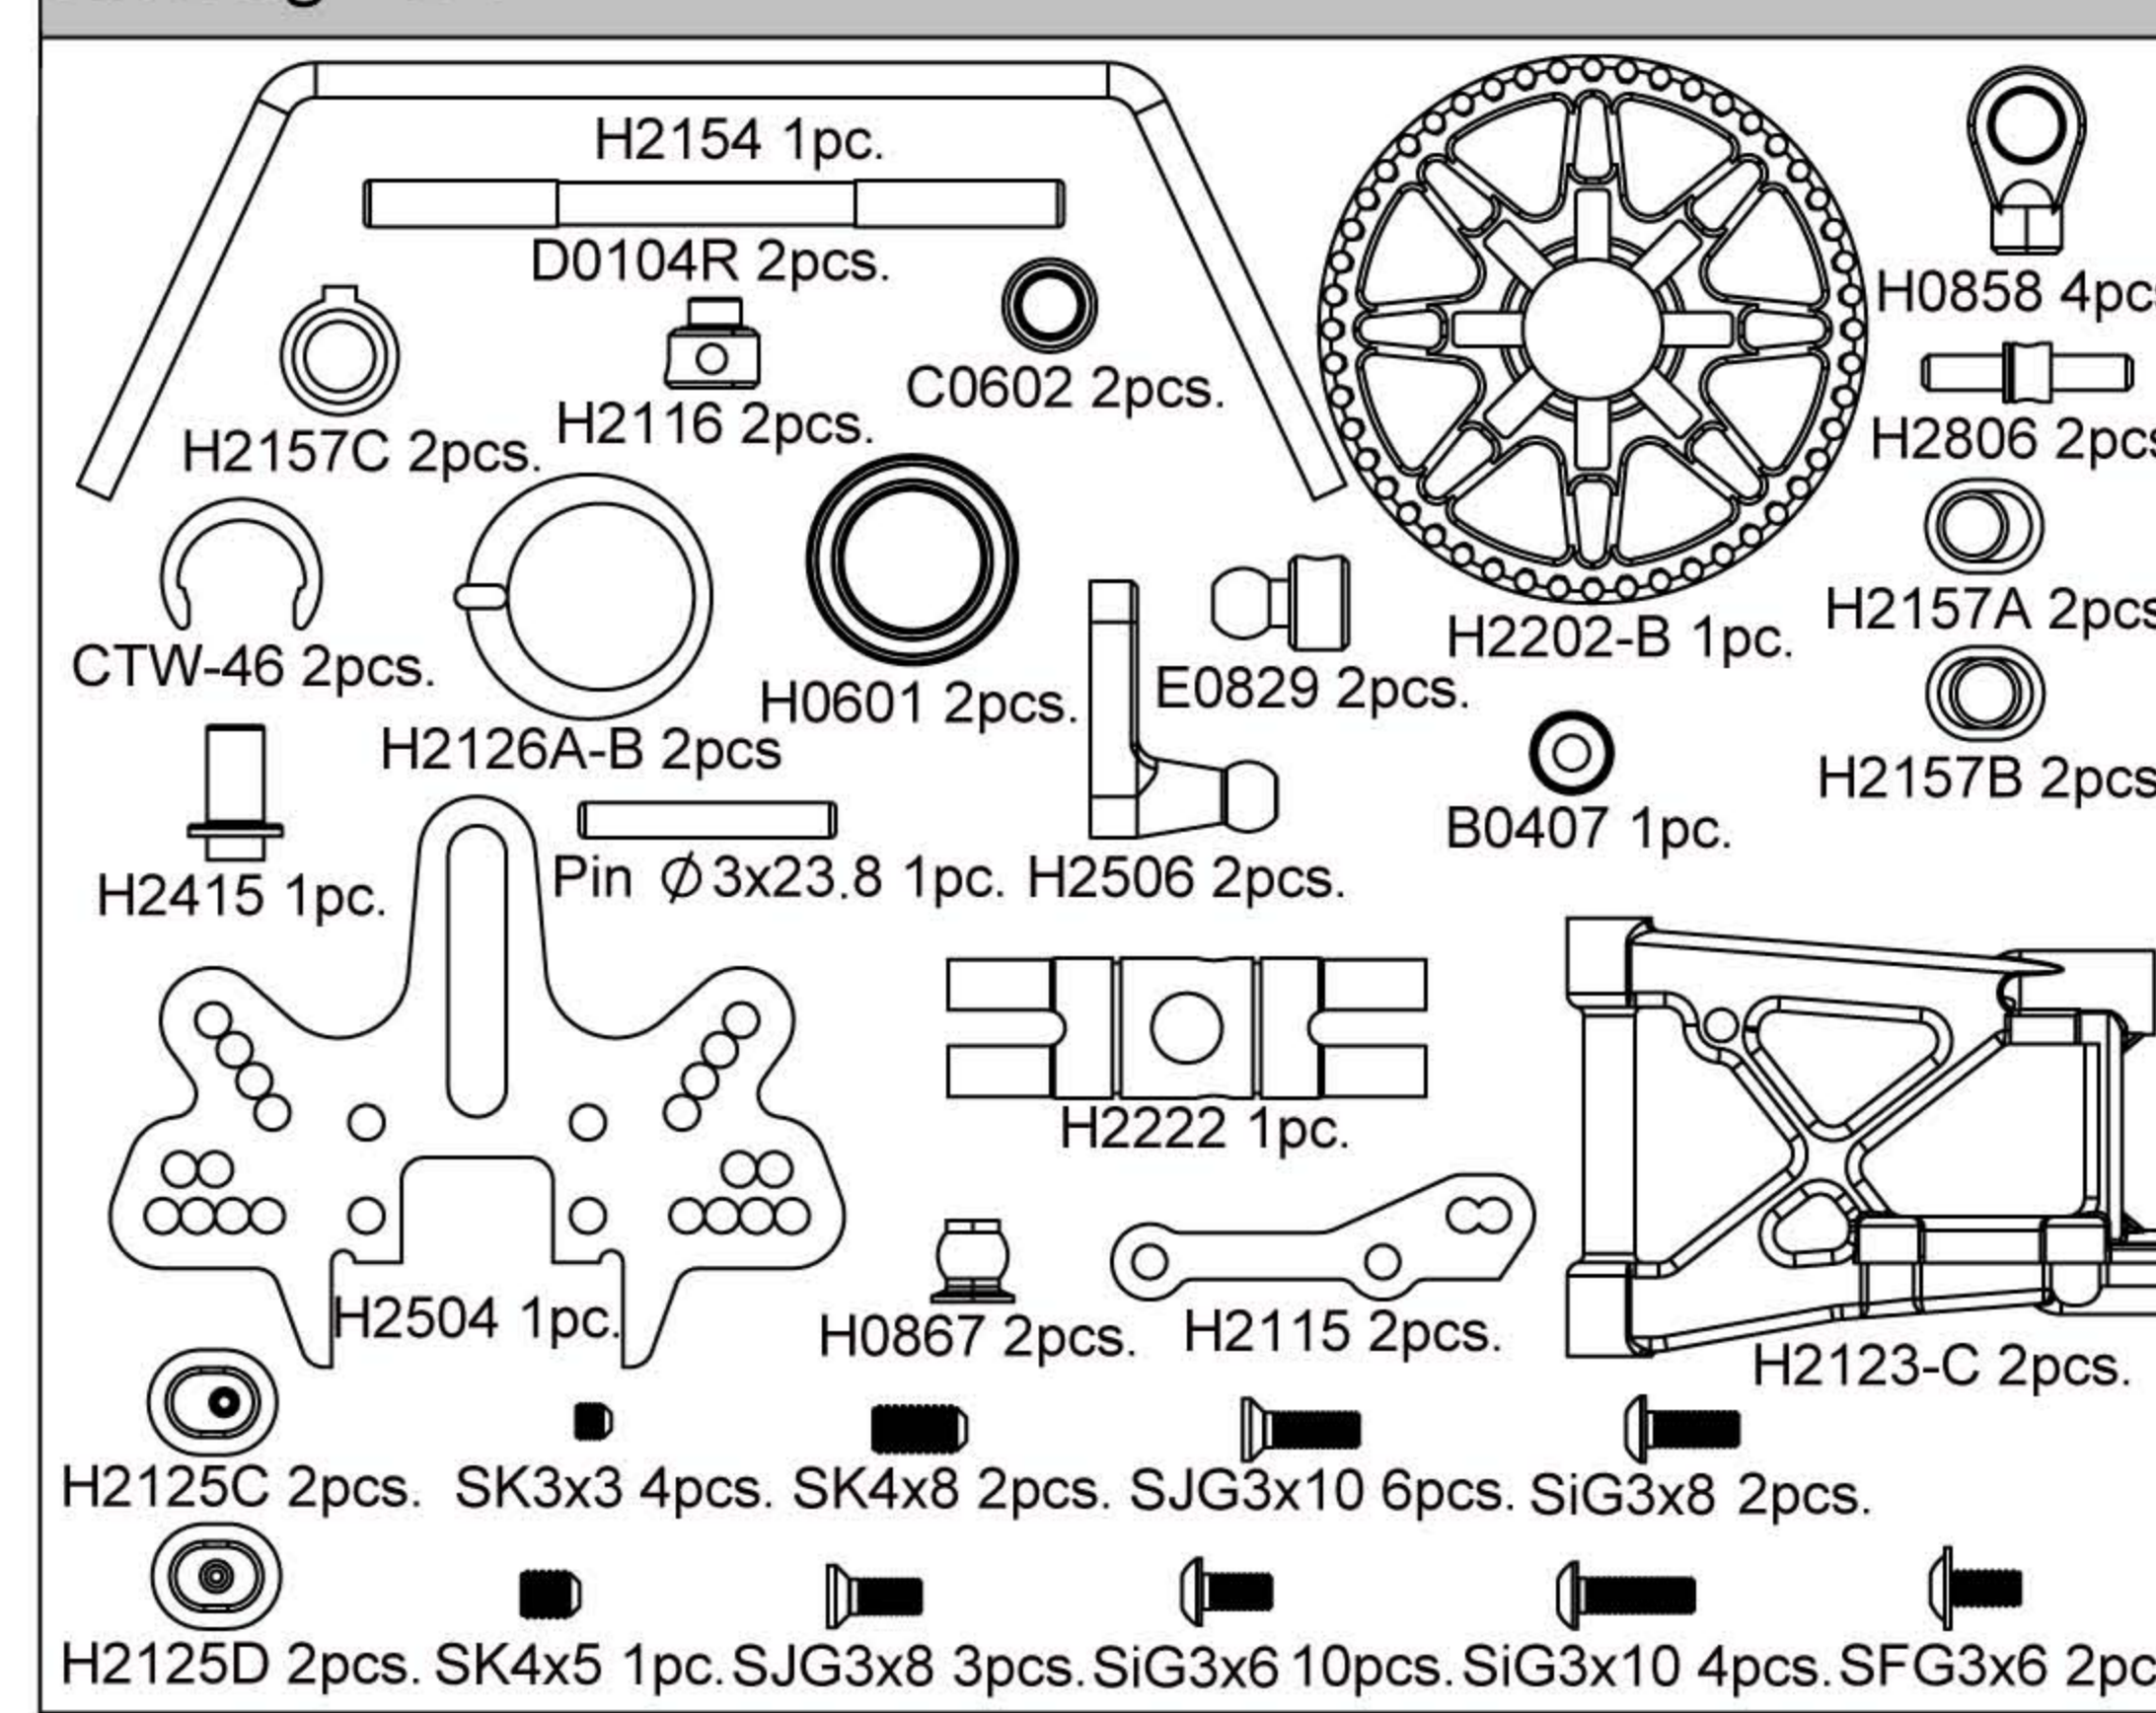

H2006 キット袋詰め明細 Kit Bag Details (MRX-6)

Kit Bag - A1

Kit Bag - A2

Kit Bag - B1

Kit Bag - B2

Kit Bag - C1

Kit Bag - C2

Kit Bag - D1

Kit Bag - D2

H2006 キット袋詰め明細 Kit Bag Details (MRX-6)

Kit Bag - E1

Kit Bag - E2

Kit Bag - F1

Kit Bag - G1

Kit Bag - G2

Kit Bag - H1