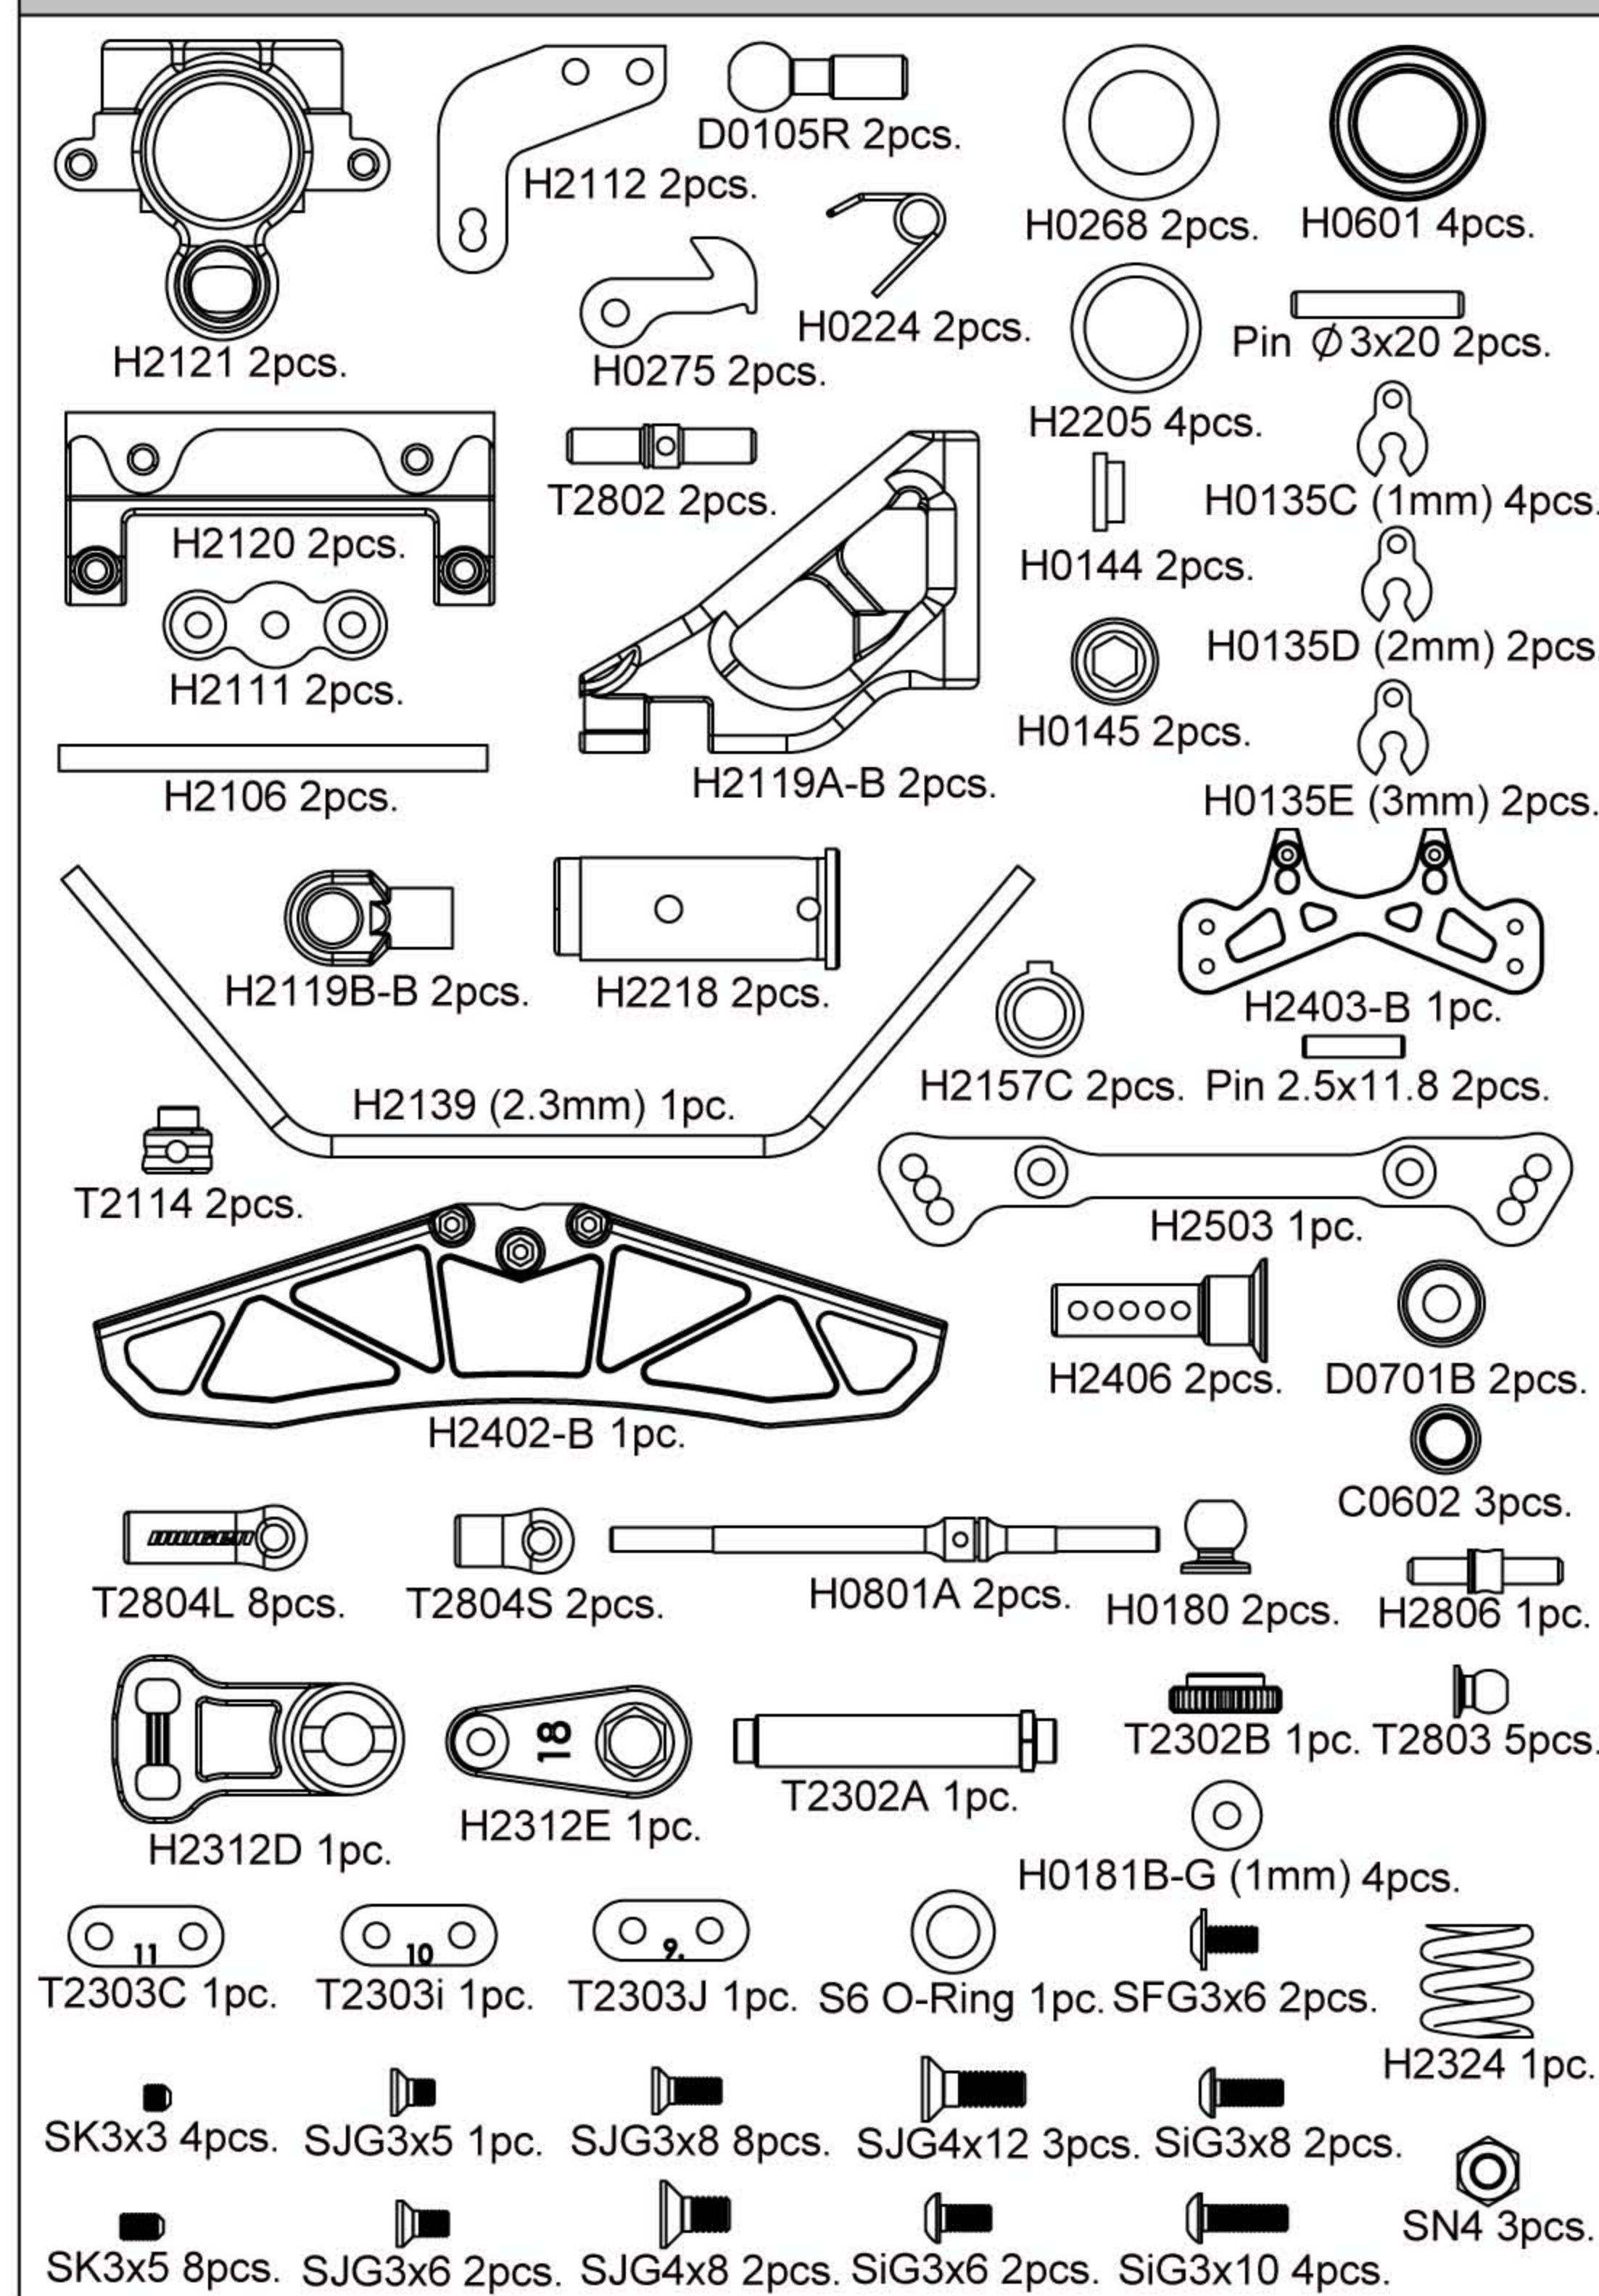

H2006 キット袋詰め明細 Kit Bag Details (MRX-6)

Kit Bag - A1

Kit Bag - A2

Kit Bag - B1

Kit Bag - B2

Kit Bag - C1

Kit Bag - C2

Kit Bag - D1

Kit Bag - D2

H2006 キット袋詰め明細 Kit Bag Details (MRX-6)

Kit Bag - E1

Kit Bag - E2

Kit Bag - F1

Kit Bag - G1

Kit Bag - G2

Kit Bag - H1

Kit Bag - H2

Kit Bag - i1

Kit Bag J1

Kit bag K