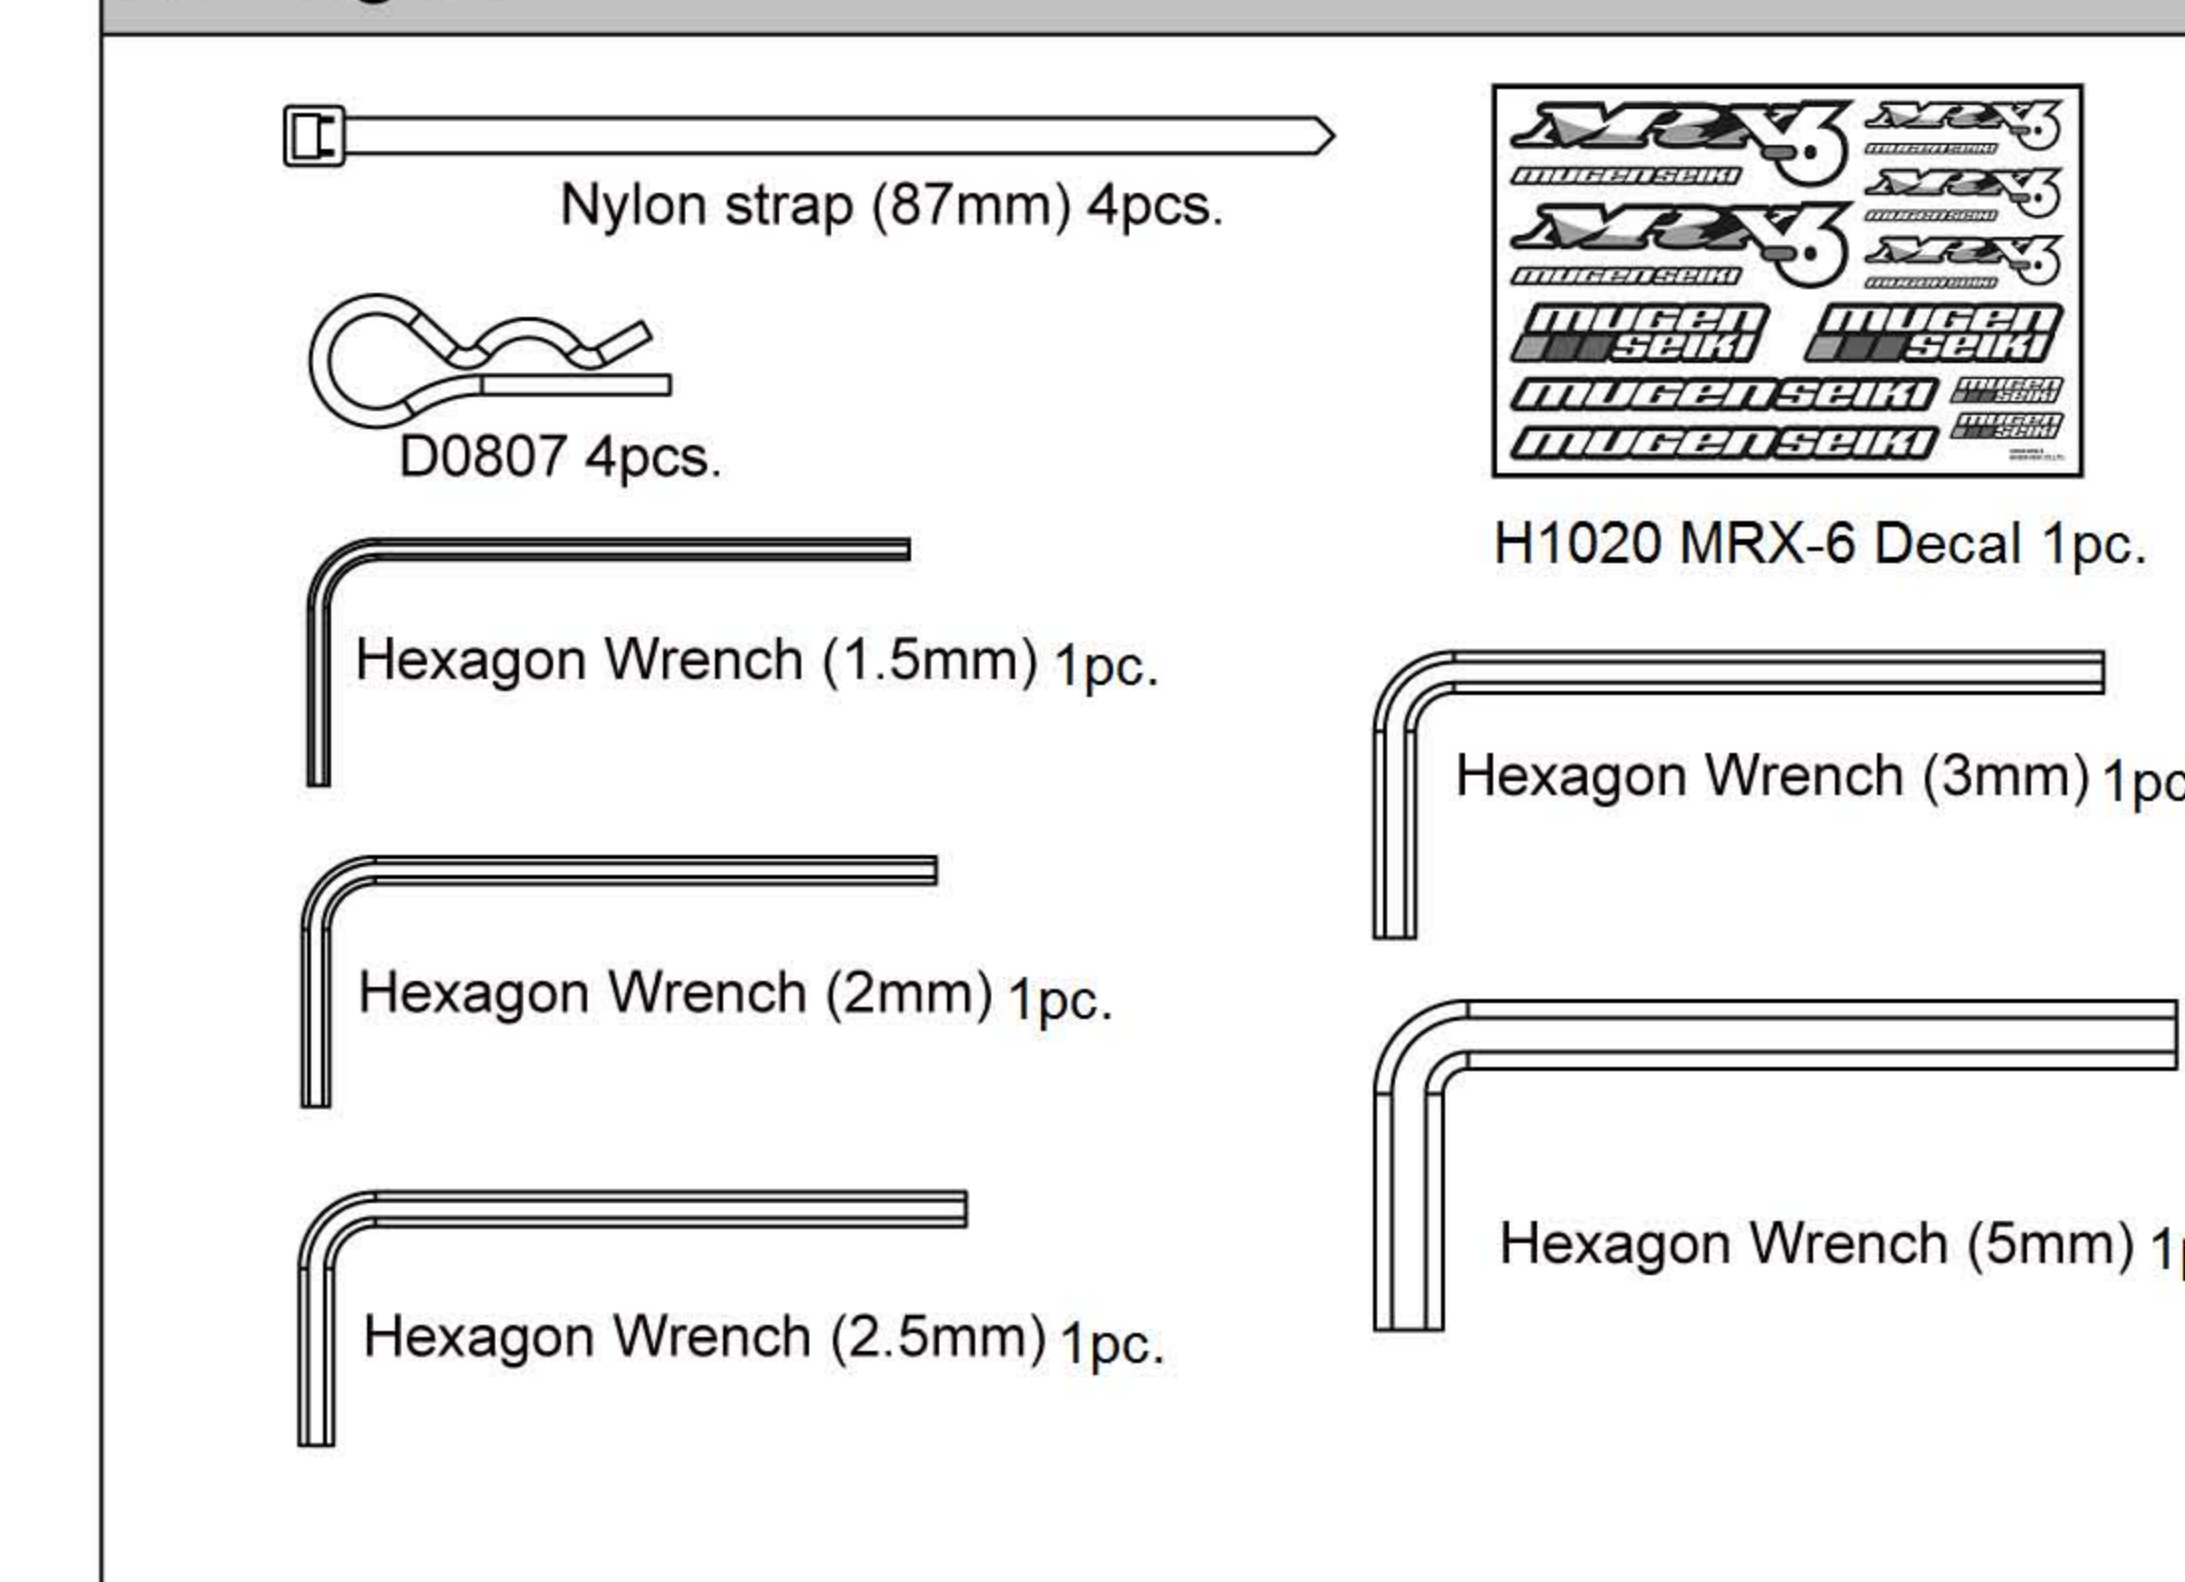

H2006 キット袋詰め明細 Kit Bag Details (MRX-6)

Kit Bag - A1

Kit Bag - A2

Kit Bag - B1

Kit Bag - B2

Kit Bag - C1

Kit Bag - C2

Kit Bag - D1

Kit Bag - D2

H2006 キット袋詰め明細 Kit Bag Details (MRX-6)

Kit Bag - E1

Kit Bag - E2

Kit Bag - F1

Kit Bag - G1

Kit Bag - G2

Kit Bag - H1

Kit Bag - H2

Kit Bag - i1

Kit Bag J1

Kit bag K