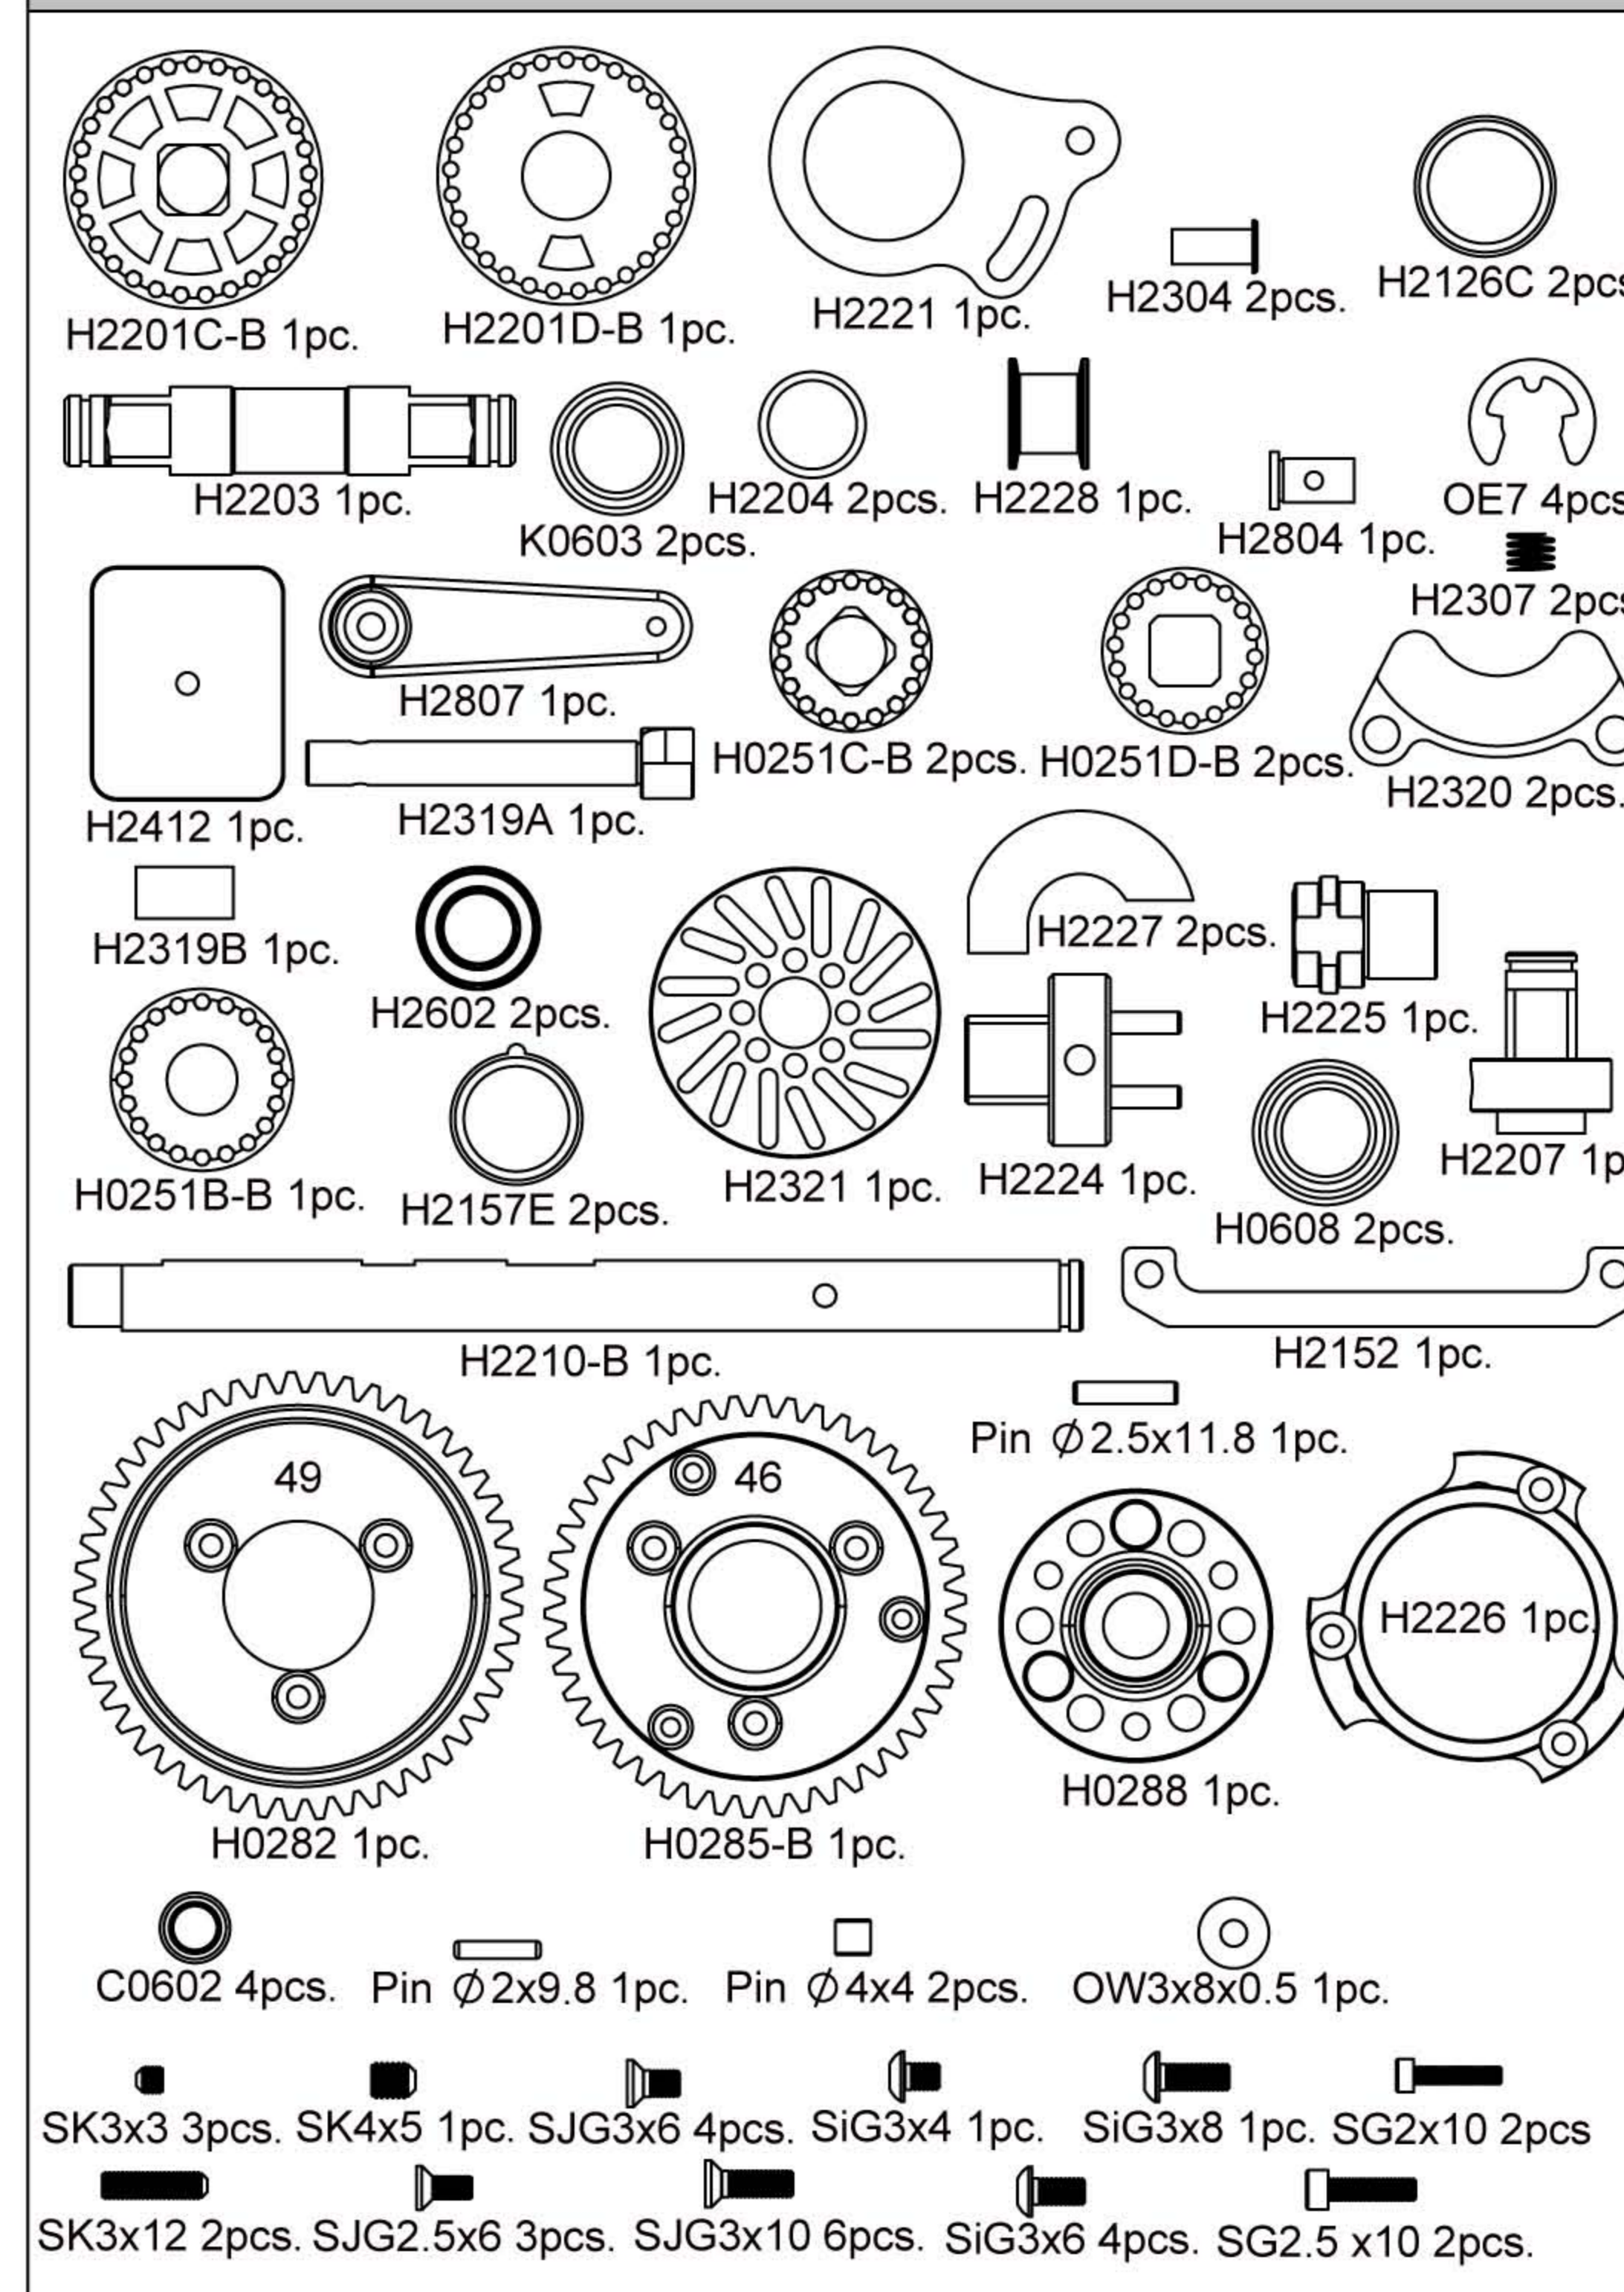

H2006 キット袋詰め明細 Kit Bag Details (MRX-6)

Kit Bag - A1

Kit Bag - A2

Kit Bag - B1

Kit Bag - B2

Kit Bag - C1

Kit Bag - C2

Kit Bag - D1

Kit Bag - D2

H2006 キット袋詰め明細 Kit Bag Details (MRX-6)

Kit Bag - E1

Kit Bag - E2

Kit Bag - F1

Kit Bag - G1

Kit Bag - G2

Kit Bag - H1

Kit Bag - H2

Kit Bag - i1

Kit Bag J1

Kit bag K