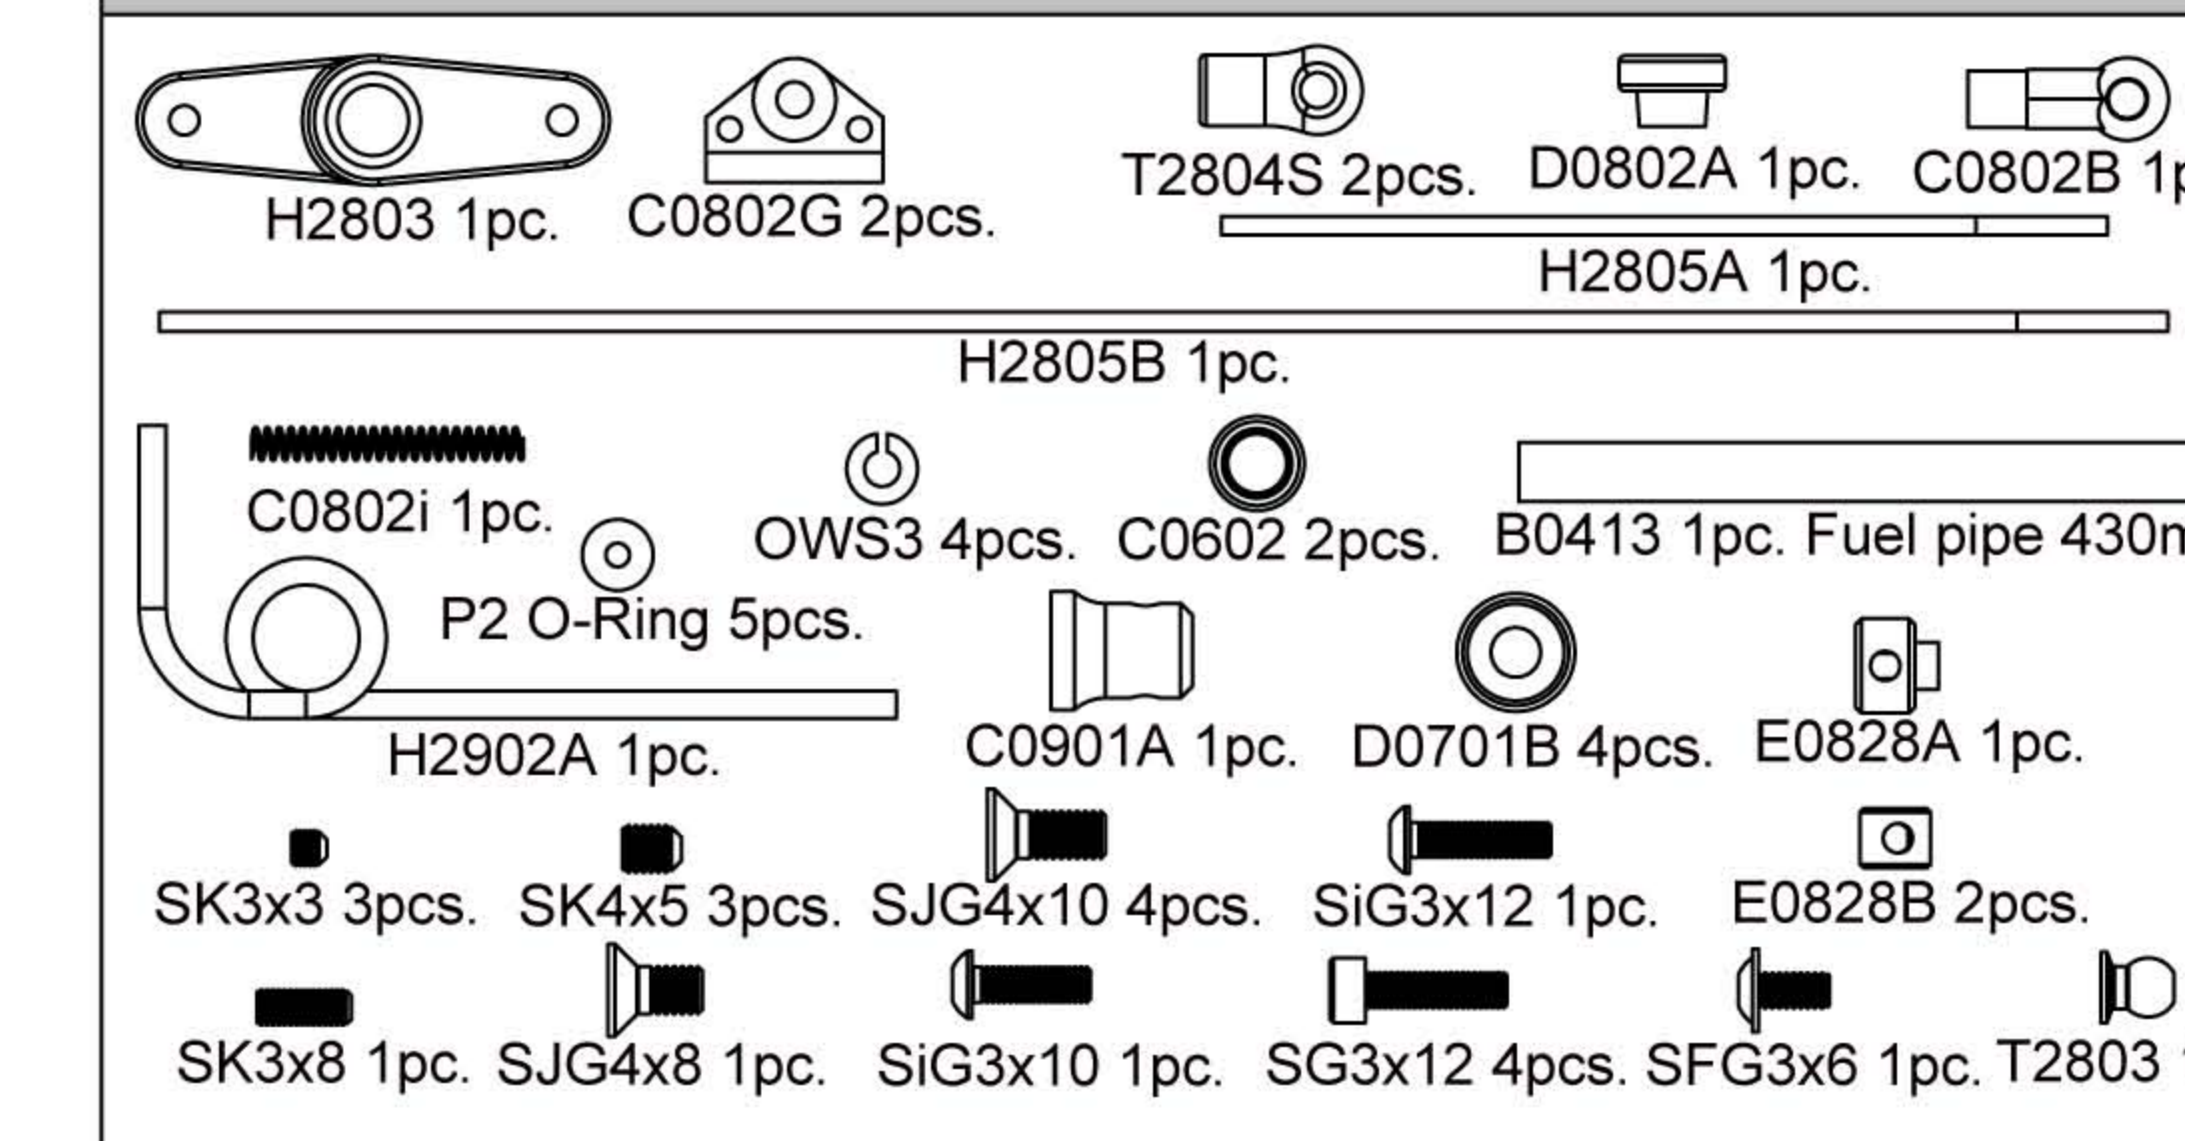

H2006 キット袋詰め明細 Kit Bag Details (MRX-6)

Kit Bag - A1

Kit Bag - A2

Kit Bag - B1

Kit Bag - B2

Kit Bag - C1

Kit Bag - C2

Kit Bag - D1

Kit Bag - D2

H2006 キット袋詰め明細 Kit Bag Details (MRX-6)

Kit Bag - E1

Kit Bag - E2

Kit Bag - F1

Kit Bag - G1

Kit Bag - G2

Kit Bag - H1

Kit Bag - H2

Kit Bag - i1

Kit Bag J1

Kit bag K