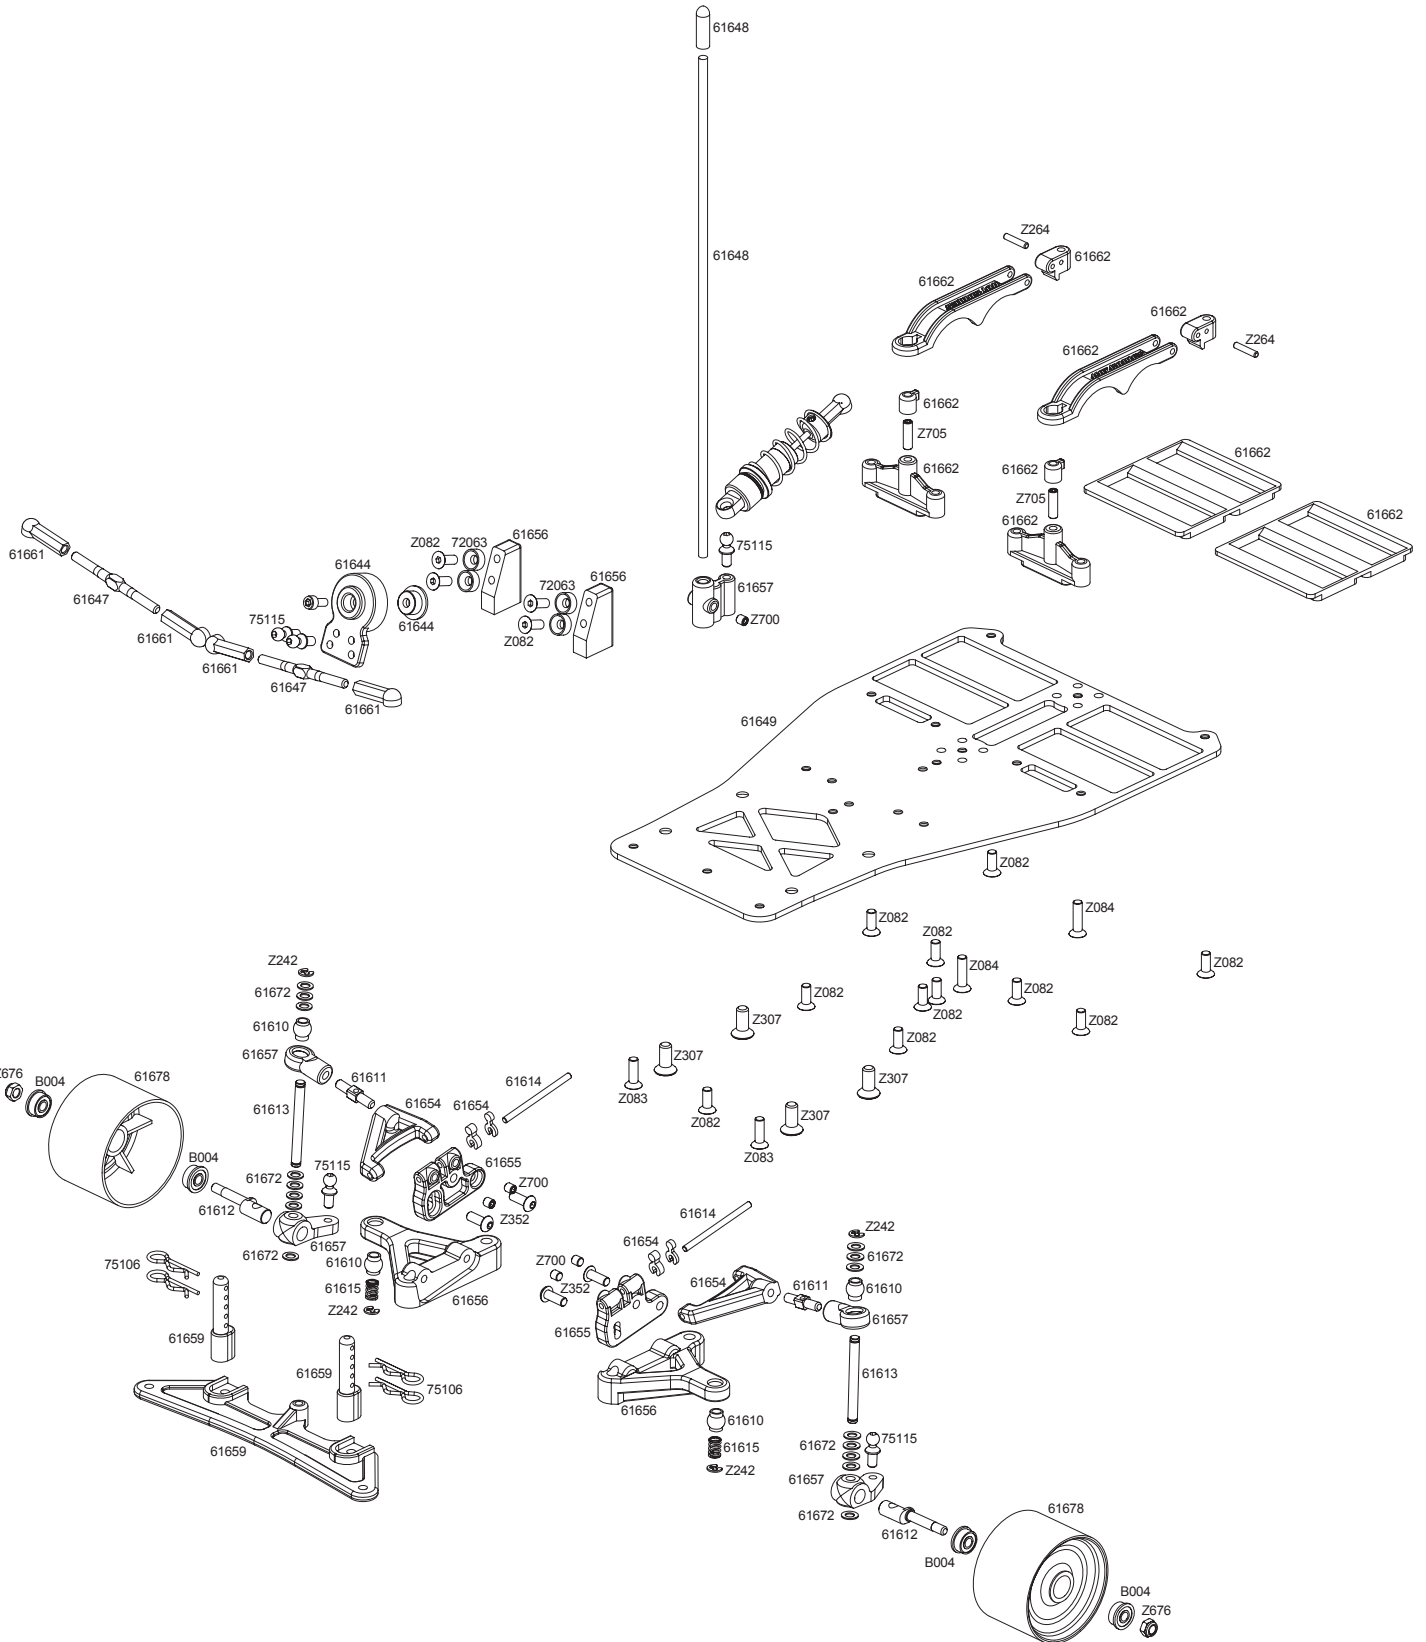

6 Parts List *Liste de pièces* Ersatzteilleiste *パーツリスト*

Parts List

Parts #	Qty	Description
61092	4	WHEEL NUT M4 SERRATED (PURPLE)
61330	1	FRONT SUSPENSION SET FOR CYCLONE 12
61610	4	FRONT SUSPENSION BALL (PTFE)
61611	2	TURN BUCKLE SHAFT (3x16mm)
61612	2	FRONT WHEEL SHAFT (PTFE/OFFSET 2mm)
61613	2	KING PIN 3.14x30mm (1/8 inches)
61614	2	UPPER ARM SHAFT 2x31mm
61615	2	FRONT SPRING 3.6x5.7x0.5mm 5Coils (BLACK)
61616	2	REAR PIVOT BALL (PTFE)
61617	1	MOTOR BULKHEAD (BLACK)
61618	1	REAR BULKHEAD (LEFT/BLACK)
61619	1	BULKHEAD TOWER BAR (BLACK)
61620	1	ALUMINUM POST SET
61623	1	T-BAR FRONT MOUNT (BLACK)
61624	1	T-BAR SPACER 3x8x2mm (BLACK)
61625	1	FRICTION DUMPER SPRING 5.2x9.3x0.5mm (BLACK)
61626	1	REAR AXLE SHAFT
61627	2	DIFF RING
61628	1	REAR AXLE R (DIFF)
61629	8	DIFF BALL 1/8" (Tangsten Carbide)
61630	1	WHEEL HUB R (BLACK)
61631	1	WHEEL HUB L (BLACK)
61633	1	LOW FRICTION SHOCK BODY/END SET (BLACK)
61638	1	SHOCK SHAFT/PRECISION PISTON SET
61641	5	O-RING P-2 (CLEAR)
61643	1	SHOCK SPRING 6.5Coils(BLACK)
61644	1	SERVO SAVER SET (BODY/HONE)
61647	2	TURNBUCKLE M3x40mm (TITANIUM/PURPLE)
61648	1	ANTENNA ROD (FRP)
61649	1	MAIN CHASSIS T1 (2.0mm)
61650	1	REAR POD PLATE (2.0mm)
61651	1	FRICTION DUMPER PLATE (2.0mm)
61652	1	REAR CHASSIS BRACE (2.0mm)
61653	1	T-BAR (1.6mm)
61654	2	UPPER ARM
61655	2	UPPER ARM MOUNT
61656	2	LOWER ARM
61657	2	UPLIGHT
61658	1	RIDE HEIGHT ADJUSTER
61659	1	BODY MOUNT
61660	1	PIVOT SOCKET
61661	1	SHOCK PARTS SET
61662	1	BATTERY STOPPER
61664	1	CYCLONE 12 LOGO DECAL
61667	4	O-RING P-8 (BLACK)
61672	10	KING PIN SIM (3.2X5X0.5)
61678	6	FRONT WHEEL (DISH TYPE/WHITE)
61679	6	REAR WHEEL (DISH TYPE/WHITE)
72063	6	CONE WASHER 3.0mm/4-40 FLATHEAD (PURPLE)
75106	20	BODY CLIP (6mm/BLACK)
75115	4	BALL STUD 4.3x10.3mm (2mm SOCKET)
76595	1	SPUR GEAR 95 TOOTH (DELRLIN/64PITCH)
A020	4	O-RING P-5
B004	2	BALL BEARING 1/8x5/16 in. FLANGED
B010	2	BALL BEARING 1/4x3/8 in. FLANGED
B011	2	BALL BEARING 1/4x3/8 in.
Z082	10	FLAT HEAD SCREW M3x8mm (HEX SOCKET)
Z083	10	FLAT HEAD SCREW M3x10mm (HEX SOCKET)
Z084	10	FLAT HEAD SCREW M3x12mm (HEX SOCKET)
Z115	10	E CLIP E-1.5
Z234	20	CAP HEAD SCREW M2x5mm
Z242	12	E CLIP E2mm)
Z263	12	PIN 2x8mm
Z264	10	PIN 2x10mm
Z306	10	TRUSS HEAD SCREW M2x6mm
Z307	4	FLAT HEAD SCREW M4x10mm (HEX SOCKET/THIN TYPE)
Z352	10	BUTTON HEAD SCREW M3x8mm (HEX SOCKET)
Z420	12	CAP HEAD SCREW M2.6x6mm
Z676	4	LOCK NUT M3 THIN TYPE
Z679	5	WHEEL NUT M4 (PURPLE)
Z700	6	SET SCREW M3x3mm
Z705	6	SET SCREW M3x10mm