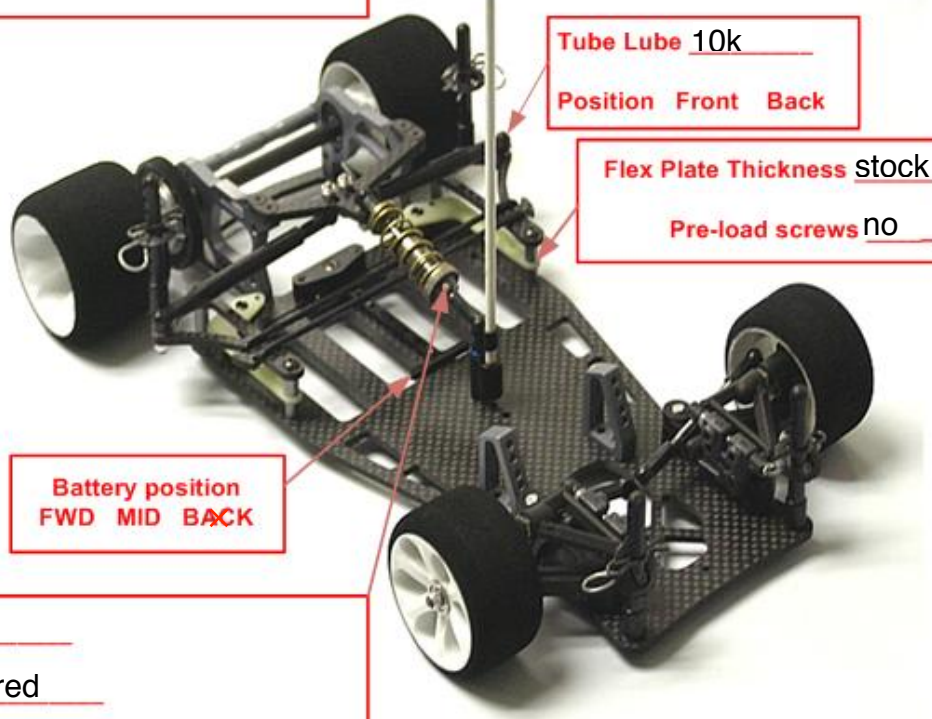

Driver: Robbie Dodge  
 Event: ROAR Regionals  
 Date: 11 / 10 / 07  
 Qualed: TQ  
 Finished: 3rd  
 Time: 8:02 Laps: 39  
 Fast Lap: 11.8

Track Details  
 Surface Type crc fastrack  
 Condition: Smooth ~~Bumpy~~  
 Layout: Open Mix ~~Tigt~~  
 Traction: High ~~Med~~ Low  
 Temp: Surface \_\_\_\_\_ Air \_\_\_\_\_

Rear Ride Height 3.5  
 Adjusters 3.5  
 Rear Pod Droop .5  
 Rear Track Width 172.4

Motor Express C027  
 Brushes F  
 Springs (+) prp (-) red  
 Spur 90 Pinion 29  
 ESC ko vfs-1  
 Battery express ep 4600  
 Body protoform speed 12 lw  
 Rear Body Mount Front ~~Back~~  
 Receiver pack Yes ~~No~~  
 Weight 839

Tube Lube 10k  
 Position Front ~~Back~~

Flex Plate Thickness stock  
 Pre-load screws no

Battery position  
 FWD MID ~~BACK~~

Shock Oil: 30  
 Shock Spring: red  
 Shock Length: 65.1  
 Forward Shock Ball: ~~STD~~ ~~MED~~ ~~LONG~~  
 Spacers under forward shock: 0 mm

Front Ride Height 3.5 Width 164.1  
 Servo ~~Flat~~ Angled  
 Toe Deg .5mm Caster Deg 6°  
 Camber -2 Up Travel .2mm  
 Upper Arm Mount 0 5 ~~X~~  
 Springs .020 Kingpin Lube 10k  
 Steering Ball Studs/Spacers  
 Std ~~Med~~ Long .5 mm