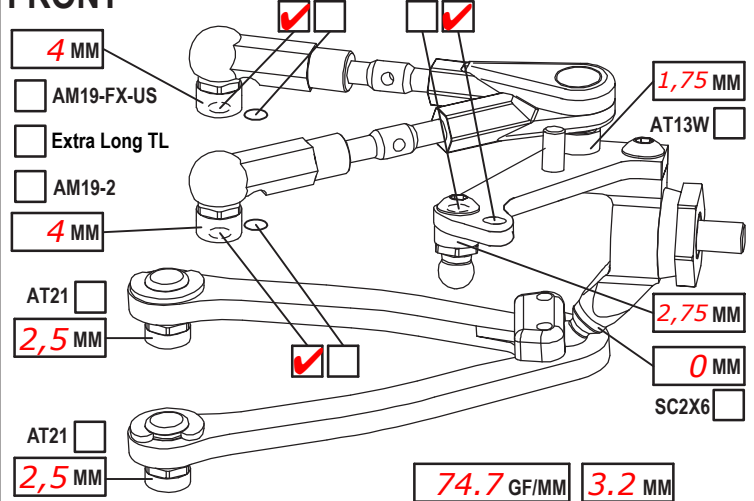

### FRONT

CAMBER ANGLE / °	2
CASTER ANGLE / °	5
TOE ANGLE / °	1 each side
RIDE HEIGHT / MM	5,2
DOWNSTOP / MM	5,8
UPWNSTOP / MM	-
STABILIZER Ø / MM	1,2
LOW ARM C04M1+9.0	<input checked="" type="checkbox"/>
STEER. ARM AM14LS	<input checked="" type="checkbox"/>
WHEEL SPACER / MM	-
FRONT DRIVE SPOOL	<input checked="" type="checkbox"/>
DIFF. OIL	DIFF WASHERS
WHEELHUB	AM06WL

### REAR

CAMBER ANGLE / °	2
CASTER ANGLE / °	-1
TOE ANGLE / °	2,5
RIDE HEIGHT / MM	5,4
DOWNSTOP / MM	4,8
UPWNSTOP / MM	-
STABILIZER Ø / MM	1,1
LOW ARM C04M1+8.0	<input checked="" type="checkbox"/>
STEER. ARM AM23-1	<input checked="" type="checkbox"/>
WHEEL SPACER / MM	-
REAR DRIVE	GB2B <input type="checkbox"/>
DIFF. OIL	DIFF WASHERS
WHEELHUB	AM06WL

### CHASSIS FLEX AND WEIGHT SETTINGS

TIRES **Volante**  
 INSERTS **Volante**  
 WHEELS **Volante**  
 ADDITIVE **MR33 V4** TIME - FR 15 RR 15  
 TOTAL WEIGHT 1324 WEIGHT DISTRIBUTION F 49 % R 51 %  
 NOTES:

MOTOR LATERAL SHIFT / MM 0,5 ACKERMANN POSITION **Rear**  
 MOTOR **Blitreme2 13.5T** SERVO  
 SPUR 100 PINION 40 RATIO 4.75 STEER TRAVEL IN 23 OUT  
 BODY **Twister** BATTERY **Orca InfiniteX LCG 6300**  
 WING **Twister** RECEIVER **Sanwa**  
 ESC **Orca OE101** RADIO **Sanwa**  
 ESC SETTING  
 BEST LAPTIME QUALIF./FINAL POSITION 8 / 9