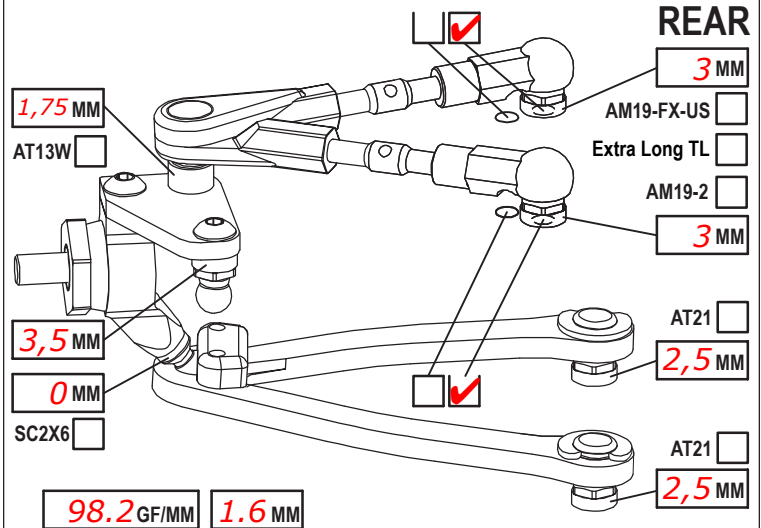

### FRONT

CAMBER ANGLE / °	2
CASTER ANGLE / °	5
TOE ANGLE / °	1 each side
RIDE HEIGHT / MM	5,2
DOWNSTOP / MM	5,8
UPWNSTOP / MM	-
STABILIZER Ø / MM	1,2
LOW ARM C04M1+9.0	<input checked="" type="checkbox"/>
STEER. ARM AM14LS	<input checked="" type="checkbox"/>
WHEEL SPACER / MM	-
FRONT DRIVE SPOOL	<input checked="" type="checkbox"/>
DIFF. OIL	DIFF WASHERS
WHEELHUB	AM06WL

### REAR

CAMBER ANGLE / °	2
CASTER ANGLE / °	-1
TOE ANGLE / °	2,5
RIDE HEIGHT / MM	5,4
DOWNSTOP / MM	4,8
UPWNSTOP / MM	-
STABILIZER Ø / MM	1,1
LOW ARM C04M1+8.0	<input checked="" type="checkbox"/>
STEER. ARM AM23-1	<input checked="" type="checkbox"/>
WHEEL SPACER / MM	-
REAR DRIVE	GB2B <input type="checkbox"/>
DIFF. OIL	DIFF WASHERS
WHEELHUB	AM06WL

### CHASSIS FLEX AND WEIGHT SETTINGS

TIRES **Volante**  
 INSERTS **Volante**  
 WHEELS **Volante**  
 ADDITIVE **MR33 V4** TIME - FR 15 RR 15  
 TOTAL WEIGHT 1324 WEIGHT DISTRIBUTION F 49 % R 51 %  
 NOTES:

MOTOR LATERAL SHIFT / MM 0,5 ACKERMANN POSITION **Rear**  
 MOTOR **Blitreme2 13.5T** SERVO  
 SPUR 100 PINION 40 RATIO 4.75 STEER TRAVEL IN 23 OUT  
 BODY **Twister** BATTERY **Orca InfiniteX LCG 6300**  
 WING **Twister** RECEIVER **Sanwa**  
 ESC **Orca OE101** RADIO **Sanwa**  
 ESC SETTING  
 BEST LAPTIME QUALIF./FINAL POSITION 8 / 9