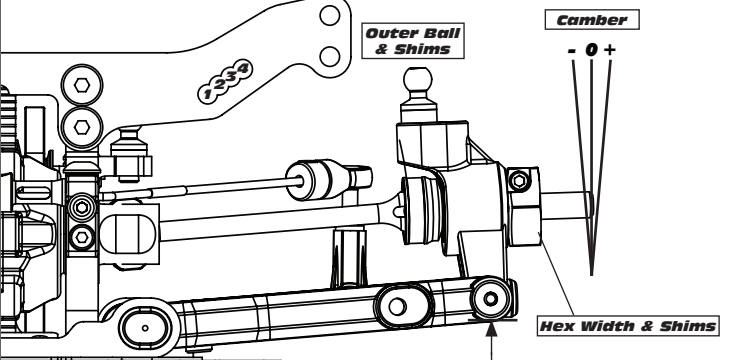

Motor	Gearing
	/
Notes:	Notes:

Front	Alignment	Rear
	Ride Height	
	Camber	
	Caster	N/A
	Toe	
	Hex Width & Shims	
	Wheelbase	
	Steering Rack Ball & Shims	N/A
	Steering Block Position	N/A
	Steering Block Ball & Shims	N/A

Notes:

Suspension Geometry
Shock Position
Camber Link Position
Inner Ball & Shims
Outer Ball & Shims
Outer Arm Mount Insert
Outer Mount Shims
Inner Arm Mount Insert
Inner Mount Shims
Droop
Anti-Roll Bar

Notes:

Shocks
Fluid
Piston
Rebound
Spring

Notes:

Differentials
Type
Fluid
Diff Weight with Fluid
Cam Position
Belt Tension Number

Notes:

Tires
Type
Tire Diameter
Insert & Wheel
Additive & Amount

Notes:

Chassis
Chassis:
Top Plate:
Notes:

Transmitter	Speed Control
Turning Circle:	E.S.C. Type:
Steering Expo:	E.S.C. Settings:
Brake E.P. :	Software Version:
Throttle Expo:	Notes:

Notes:

Battery	Body & Wing
Battery Weight:	
Battery Position:	
Notes:	