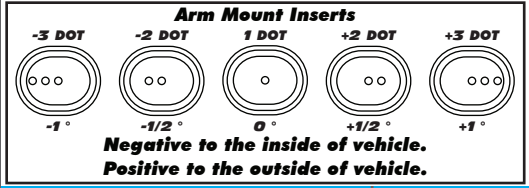

Notes:

Suspension Geometry
Shock Position
Camber Link Position
Inner Ball & Shims
Outer Ball & Shims
Outer Arm Mount Insert
Outer Mount Shims
Inner Arm Mount Insert
Inner Mount Shims
Droop
Anti-Roll Bar

Notes:

Shocks
Fluid
Piston
Rebound
Spring

Notes:

Differentials
Type
Fluid
Diff Weight with Fluid
Cam Position
Belt Tension Number

Notes:

Tires
Type
Tire Diameter
Insert & Wheel
Additive & Amount

Notes:

Chassis
Chassis:
Top Plate:
Notes:

Transmitter	Speed Control
Turning Circle:	E.S.C. Type:
Steering Expo:	E.S.C. Settings:
Brake E.P. :	Software Version:
Throttle Expo:	Notes:

Notes:

Battery	Body & Wing
Battery Weight:	
Battery Position:	
Notes:	