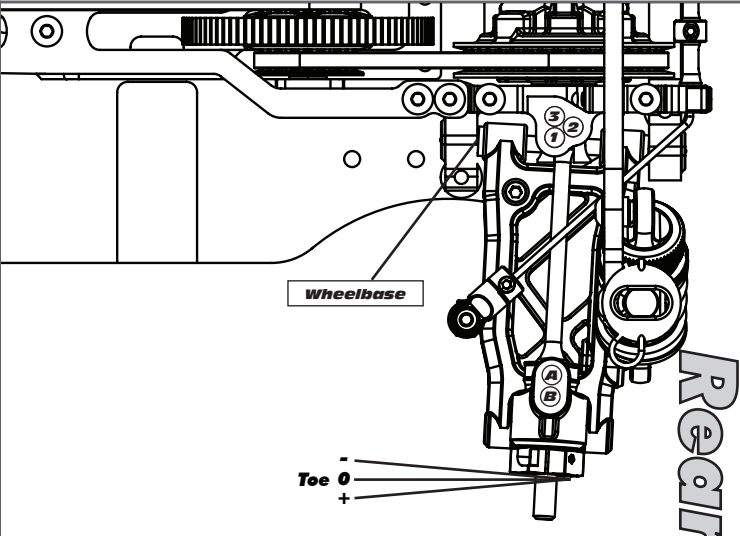

Motor	Gearing
	/
Notes:	Notes:

Front	Alignment	Rear
	Ride Height	
	Camber	
	Caster	N/A
	Toe	
	Hex Width & Shims	
	Wheelbase	
	Steering Rack Ball & Shims	N/A
	Steering Block Position	N/A
	Steering Block Ball & Shims	N/A

Notes:

Suspension Geometry
Shock Position
Camber Link Position
Inner Ball & Shims
Outer Ball & Shims
Outer Arm Mount Insert
Outer Mount Shims
Inner Arm Mount Insert
Inner Mount Shims
Droop
Anti-Roll Bar

Notes:

Shocks
Fluid
Piston
Rebound
Spring

Notes:

Differentials
Type
Fluid
Diff Weight with Fluid
Cam Position
Belt Tension Number

Notes:

Tires
Type
Tire Diameter
Insert & Wheel
Additive & Amount

Notes:

Chassis
Chassis:
Top Plate:
Notes:

Transmitter	Speed Control
Turning Circle:	E.S.C. Type:
Steering Expo:	E.S.C. Settings:
Brake E.P. :	Software Version:
Throttle Expo:	Notes:

Notes:

Battery	Body & Wing
Battery Weight:	
Battery Position:	
Notes:	