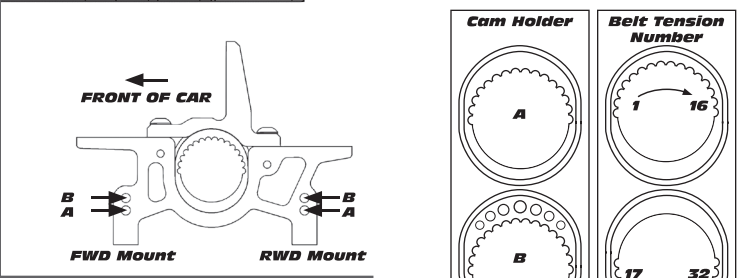

Transmitter	
Turning Circle:	
Steering Expo:	
Brake E.P.:	
Throttle Expo:	
Motor	Gearing
Notes:	Notes:

Front	Alignment	Rear
	Ride Height	
	Camber	
	Caster	N/A
N/A	Rear Hub Toe	
	Toe (Total)	
	Hex Spacing	
	Wheelbase	
	Steering Bellcrank	N/A
	Steering Link	N/A
	Bumpsteer	N/A

Notes:

Suspension Geometry	
	Shock Position
	Camber Link Position
	Outer Ball & Shims
	FWD Arm Mount
	FWD Mount Shim
	RWD Arm Mount
	RWD Mount Shims
	Drop
	Anti-Roll Bar

Notes:

Shocks	
	Oil
	Piston
	Rebound
	Spring

Notes:

Differentials	
	Type
	Setting
	Cam Holder
	Belt Tension Number

Notes:

Tires	
	Type
	Tire Diameter
	Insert & Wheel
	Additive & Amount

Notes:

Chassis	
	Chassis:
	Top Plate:
	Notes:

Speed Control	
	Type:
	Settings:
Body & Wing	Battery Placement
Notes:	Notes: