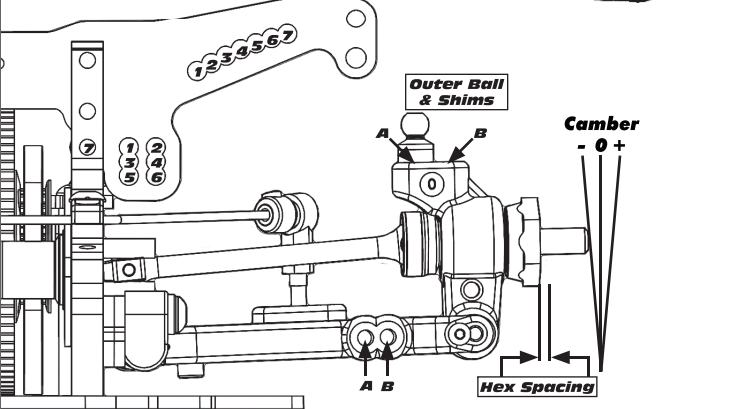

Transmitter	
Turning Circle:	
Steering Expo:	
Brake E.P.:	
Throttle Expo:	
Motor	Gearing
Notes:	Notes:

Front	Alignment	Rear
	Ride Height	
	Camber	
	Caster	N/A
N/A	Rear Hub Toe	
	Toe (Total)	
	Hex Spacing	
	Wheelbase	
	Steering Bellcrank	N/A
	Steering Link	N/A
	Bumpsteer	N/A

Notes:

Suspension Geometry	
	Shock Position
	Camber Link Position
	Outer Ball & Shims
	FWD Arm Mount
	FWD Mount Shim
	RWD Arm Mount
	RWD Mount Shims
	Drop
	Anti-Roll Bar

Notes:

Shocks	
	Oil
	Piston
	Rebound
	Spring

Notes:

Differentials	
	Type
	Setting
	Cam Holder
	Belt Tension Number

Notes:

Tires	
	Type
	Tire Diameter
	Insert & Wheel
	Additive & Amount

Notes:

Chassis	
	Chassis:
	Top Plate:
	Notes:

Speed Control	
	Type:
	Settings:
Body & Wing	Battery Placement
Notes:	Notes: