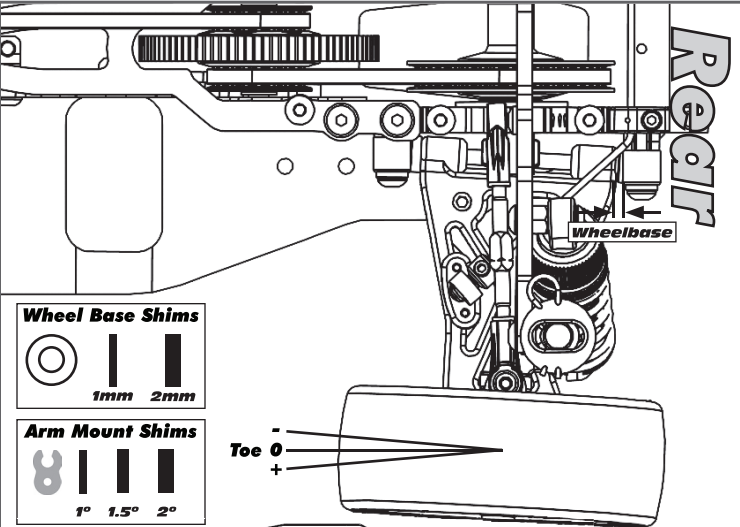

Transmitter	
Turning Circle:	
Steering Expo:	
Brake E.P.:	
Throttle Expo:	
Motor	Gearing
Notes:	Notes:

Front	Alignment	Rear
	Ride Height	
	Camber	
	Caster	N/A
N/A	Rear Hub Toe	
	Toe (Total)	
	Hex Spacing	
	Wheelbase	
	Steering Bellcrank	N/A
	Steering Link	N/A
	Bumpsteer	N/A

Notes:

Suspension Geometry	
	Shock Position
	Camber Link Position
	Outer Ball & Shims
	FWD Arm Mount
	FWD Mount Shim
	RWD Arm Mount
	RWD Mount Shims
	Drop
	Anti-Roll Bar

Notes:

Shocks	
	Oil
	Piston
	Rebound
	Spring

Notes:

Differentials	
	Type
	Setting
	Cam Holder
	Belt Tension Number

Notes:

Tires	
	Type
	Tire Diameter
	Insert & Wheel
	Additive & Amount

Notes:

Chassis	
	Chassis:
	Top Plate:
	Notes:

Speed Control	
	Type:
	Settings:
Body & Wing	Battery Placement
Notes:	Notes: