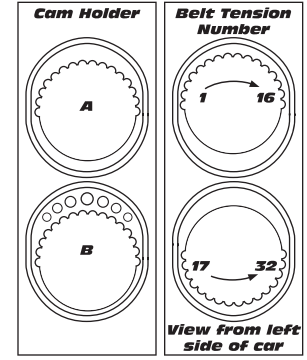

Front	Alignment	Rear
	Ride Height	
	Camber	
	Caster	N/A
N/A	Rear Hub Toe	
	Toe (Total)	
	Hex Spacing	
	Wheelbase	
	Steering Bellcrank	N/A
	Steering Link	N/A
	Bumpsteer	N/A

Notes:

Suspension Geometry	
	Shock Position
	Camber Link Position
	Outer Ball & Shims
	FWD Arm Mount
	FWD Mount Shim
	RWD Arm Mount
	RWD Mount Shims
	Drop
	Anti-Roll Bar

Notes:

Shocks	
	Oil
	Piston
	Rebound
	Spring

Notes:

Differentials	
	Type
	Setting
	Cam Holder
	Belt Tension Number

Notes:

Tires	
	Type
	Tire Diameter
	Insert & Wheel
	Additive & Amount

Notes:

Chassis	
	Chassis:
	Top Plate:
	Notes:

Notes:

Speed Control	
	Type:
	Settings:

Transmitter	
	Turning Circle:
	Steering Expo:
	Brake E.P.:
	Throttle Expo:
Motor	
	Notes:

Gearing	
	/
	Notes:

Body & Wing	
	Notes:

Battery Placement	
	Notes: