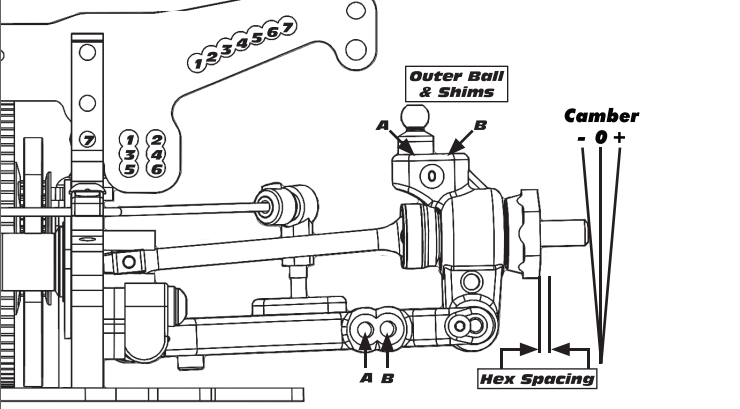

Front	Alignment	Rear
	Ride Height	
	Camber	
	Caster	N/A
N/A	Rear Hub Toe	
	Toe (Total)	
	Hex Spacing	
	Wheelbase	
	Steering Bellcrank	N/A
	Steering Link	N/A
	Bumpsteer	N/A

Notes:

Suspension Geometry	
	Shock Position
	Camber Link Position
	Outer Ball & Shims
	FWD Arm Mount
	FWD Mount Shim
	RWD Arm Mount
	RWD Mount Shims
	Drop
	Anti-Roll Bar

Notes:

Shocks	
	Oil
	Piston
	Rebound
	Spring

Notes:

Differentials	
	Type
	Setting
	Cam Holder
	Belt Tension Number

Notes:

Tires	
	Type
	Tire Diameter
	Insert & Wheel
	Additive & Amount

Notes:

Chassis	
	Chassis:
	Top Plate:
	Notes: