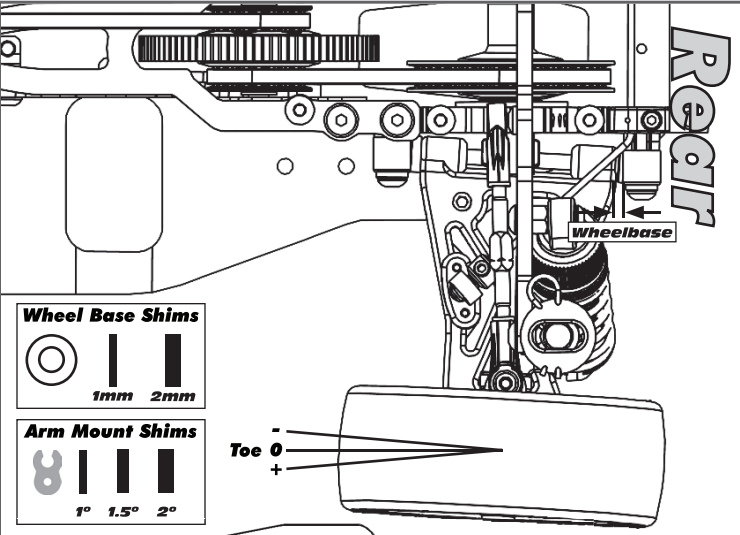

Front	Alignment	Rear
	Ride Height	
	Camber	
	Caster	N/A
N/A	Rear Hub Toe	
	Toe (Total)	
	Hex Spacing	
	Wheelbase	
	Steering Bellcrank	N/A
	Steering Link	N/A
	Bumpsteer	N/A

Notes:

Suspension Geometry	
	Shock Position
	Camber Link Position
	Outer Ball & Shims
	FWD Arm Mount
	FWD Mount Shim
	RWD Arm Mount
	RWD Mount Shims
	Drop
	Anti-Roll Bar

Notes:

Shocks	
	Oil
	Piston
	Rebound
	Spring

Notes:

Differentials	
	Type
	Setting
	Cam Holder
	Belt Tension Number

Notes:

Tires	
	Type
	Tire Diameter
	Insert & Wheel
	Additive & Amount

Notes:

Chassis	
	Chassis:
	Top Plate:
	Notes: