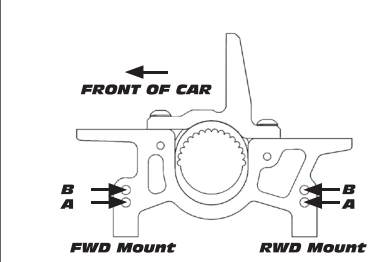

Front	Alignment	Rear
	Ride Height	
	Camber	
	Caster	N/A
N/A	Rear Hub Toe	
	Toe (Total)	
	Hex Spacing	
	Wheelbase	
	Steering Bellcrank	N/A
	Steering Link	N/A
	Bumpsteer	N/A

Notes:

Suspension Geometry	
	Shock Position
	Camber Link Position
	Outer Ball & Shims
	FWD Arm Mount
	FWD Mount Shim
	RWD Arm Mount
	RWD Mount Shims
	Drop
	Anti-Roll Bar

Notes:

Shocks	
	Oil
	Piston
	Rebound
	Spring

Notes:

Differentials	
	Type
	Setting
	Cam Holder
	Belt Tension Number

Notes:

Tires	
	Type
	Tire Diameter
	Insert & Wheel
	Additive & Amount

Notes:

Chassis	
	Chassis:
	Top Plate:
	Notes:

Notes:

Speed Control	
	Type:
	Settings:

Transmitter	
	Turning Circle:
	Steering Expo:
	Brake E.P.:
	Throttle Expo:
Motor	
	Notes:

Gearing	
	/
	Notes:

Body & Wing	
	Notes:

Battery Placement	
	Notes: