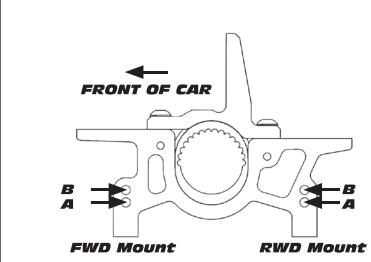

Transmitter	
Turning Circle:	
Steering Expo:	
Brake E.P.:	
Throttle Expo:	
Motor	
Notes:	

Gearing	
/	
Notes:	

Front	Alignment	Rear
	Ride Height	
	Camber	
	Caster	N/A
N/A	Rear Hub Toe	
	Toe (Total)	
	Hex Spacing	
	Wheelbase	
	Steering Bellcrank	N/A
	Steering Link	N/A
	Bumpsteer	N/A

Notes:

Suspension Geometry	
	Shock Position
	Camber Link Position
	Outer Ball & Shims
	FWD Arm Mount
	FWD Mount Shim
	RWD Arm Mount
	RWD Mount Shims
	Drop
	Anti-Roll Bar

Notes:

Shocks	
	Oil
	Piston
	Rebound
	Spring

Notes:

Differentials	
	Type
	Setting
	Cam Holder
	Belt Tension Number

Notes:

Tires	
	Type
	Tire Diameter
	Insert & Wheel
	Additive & Amount

Notes:

Chassis	
	Chassis:
	Top Plate:
Notes:	

Speed Control	
Type:	
Settings:	
Notes:	

Body & Wing	
Notes:	

Battery Placement	
Notes:	