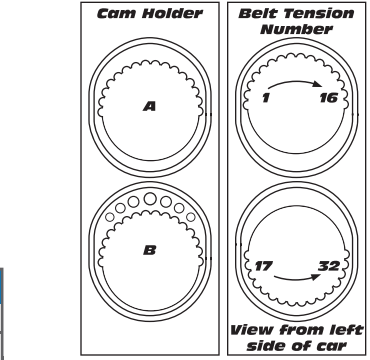

Transmitter	
Turning Circle:	
Steering Expo:	
Brake E.P.:	
Throttle Expo:	
Motor	
Notes:	

Gearing	
/	
Notes:	

Front	Alignment	Rear
	Ride Height	
	Camber	
	Caster	N/A
N/A	Rear Hub Toe	
	Toe (Total)	
	Hex Spacing	
	Wheelbase	
	Steering Bellcrank	N/A
	Steering Link	N/A
	Bumpsteer	N/A

Notes:

Suspension Geometry	
	Shock Position
	Camber Link Position
	Outer Ball & Shims
	FWD Arm Mount
	FWD Mount Shim
	RWD Arm Mount
	RWD Mount Shims
	Drop
	Anti-Roll Bar

Notes:

Shocks	
	Oil
	Piston
	Rebound
	Spring

Notes:

Differentials	
	Type
	Setting
	Cam Holder
	Belt Tension Number

Notes:

Tires	
	Type
	Tire Diameter
	Insert & Wheel
	Additive & Amount

Notes:

Chassis	
	Chassis:
	Top Plate:
Notes:	

Speed Control	
Type:	
Settings:	
Notes:	

Body & Wing	
Notes:	

Battery Placement	
Notes:	