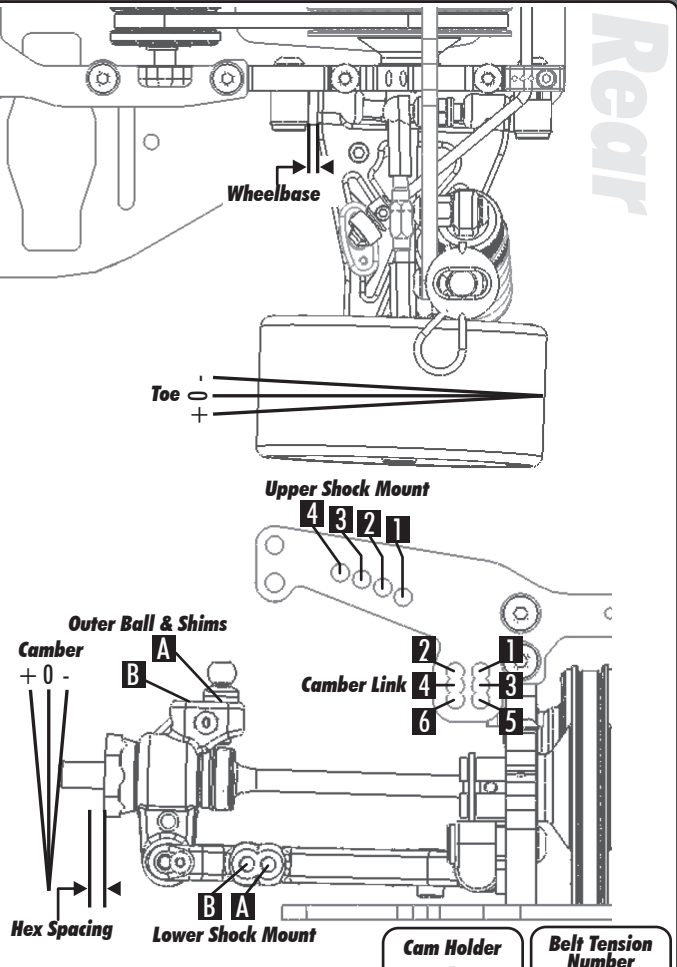

Front	Alignment	Rear
	Ride Height	
	Camber	
	Caster	N/A
N/A	Rear Hub Toe	
	Toe (Total)	
	Hex Spacing	
	Wheelbase	
	Steering Link	N/A
	Bumpsteer	N/A

Notes:

Suspension Geometry		
	Shock Position	
	Camber Link Position	
	Outer Ball & Shims	
	FWD Arm Mount	
	FWD Mount Shims	
	RWD Arm Mount	
	RWD Mount Shims	
	Droop	
	Anti-Roll Bar	

Notes:

Shocks		
	Oil	
	Piston	
	Rebound	
	Spring	

Notes:

Differentials		
	Type	
	Setting	
	Cam Holder	
	Belt Tension Number	

Notes:

Tires		
	Tire	
	Tire Diameter	
	Insert & Wheel	
	Additive & Amount	

Notes:

Chassis		
	Chassis:	
	Top Plate:	
	Notes:	

Transmitter	
Turning Circle:	
Steering Expo:	
Brake E.P. :	
Throttle Expo:	
Speed Control	
S.C. Type:	
S.C. Settings:	

Motor	Gear	Notes
	/	

Body & Wing	Battery