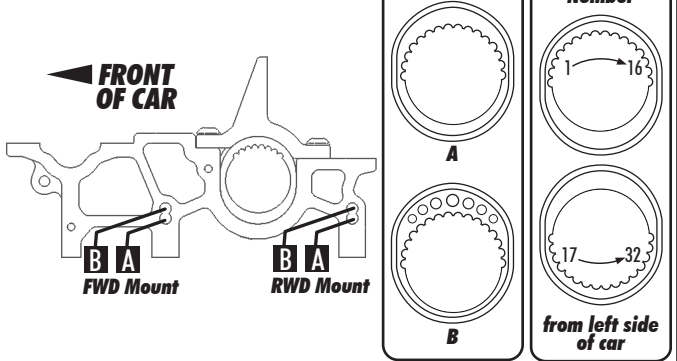

Front	Alignment	Rear
	Ride Height	
	Camber	
	Caster	N/A
N/A	Rear Hub Toe	
	Toe (Total)	
	Hex Spacing	
	Wheelbase	
	Steering Link	N/A
	Bumpsteer	N/A

Notes:

Suspension Geometry		
	Shock Position	
	Camber Link Position	
	Outer Ball & Shims	
	FWD Arm Mount	
	FWD Mount Shims	
	RWD Arm Mount	
	RWD Mount Shims	
	Droop	
	Anti-Roll Bar	

Notes:

Shocks		
	Oil	
	Piston	
	Rebound	
	Spring	

Notes:

Differentials		
	Type	
	Setting	
	Cam Holder	
	Belt Tension Number	

Notes:

Tires		
	Tire	
	Tire Diameter	
	Insert & Wheel	
	Additive & Amount	

Notes:

Chassis		
	Chassis:	
	Top Plate:	
	Notes:	

Transmitter	
Turning Circle:	
Steering Expo:	
Brake E.P. :	
Throttle Expo:	
Speed Control	
S.C. Type:	
S.C. Settings:	

Motor	Gear	Notes
	/	

Body & Wing	Battery