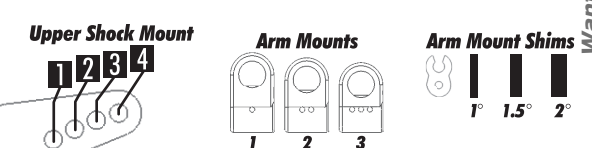

Body & Wing

Battery

Motor Gear Brush Spring Timing