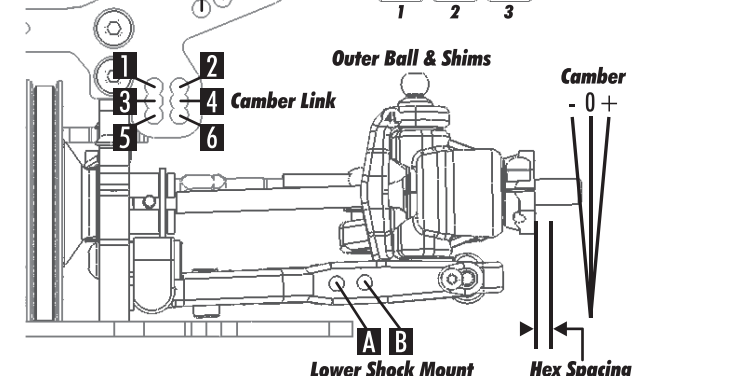

Rear	Alignment	Front
	Ride Height	
	Camber	
N/A	Caster	
	Rear Hub Toe	N/A
	Toe	
	Hex Spacing	
	Wheelbase	
N/A	Steering Link	
N/A	Bumpsteer	

Notes:

Differentials		
	Type	
	Setting	
	Belt Tension Number	
	Cam Holder	

Notes:

Tires		
	Tire	
	Tire Diameter	
	Insert & Wheel	
	Additive & Amount	

Notes:

Shocks		
	Oil	
	Piston	
	Rebound	
	Spring	

Notes:

Chassis		
	Chassis:	
	Top Plate:	

Suspension Geometry		
	Shock Position	
	Camber Link Position	
	Outer Ball & Shims	
	FWD Arm Mount	
	FWD Mount Shims	
	RWD Arm Mount	
	RWD Mount Shims	
	Drop	
	Anti-Roll Bar	

Notes:

Body & Wing

Battery

Motor Gear Brush Spring Timing