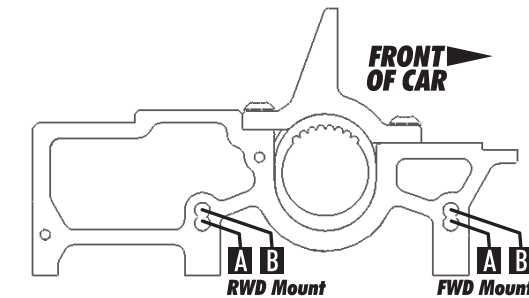

Rear	Alignment	Front
	Ride Height	
	Camber	
N/A	Caster	
	Rear Hub Toe	N/A
	Toe	
	Hex Spacing	
	Wheelbase	
N/A	Steering Link	
N/A	Bumpsteer	

Notes:

Differentials		
	Type	
	Setting	
	Belt Tension Number	
	Cam Holder	

Notes:

Tires		
	Tire	
	Tire Diameter	
	Insert & Wheel	
	Additive & Amount	

Notes:

Shocks		
	Oil	
	Piston	
	Rebound	
	Spring	

Notes:

Chassis		
	Chassis:	
	Top Plate:	

Suspension Geometry		
	Shock Position	
	Camber Link Position	
	Outer Ball & Shims	
	FWD Arm Mount	
	FWD Mount Shims	
	RWD Arm Mount	
	RWD Mount Shims	
	Drop	
	Anti-Roll Bar	

Notes:

Body & Wing

Battery

Motor Gear Brush Spring Timing