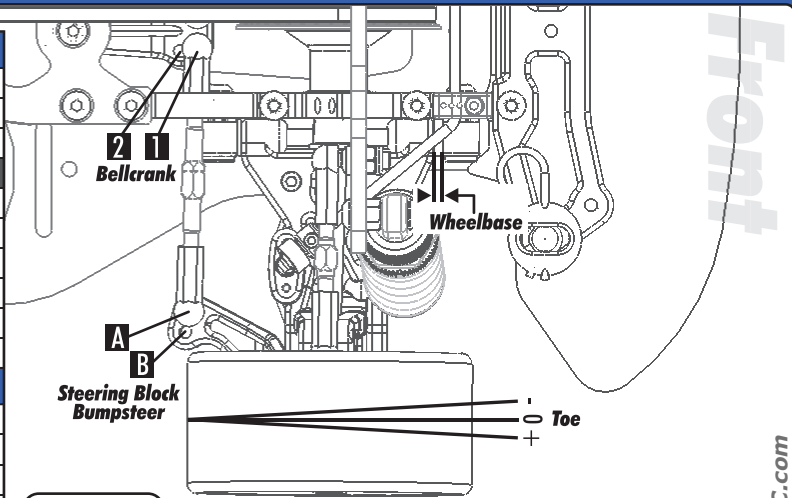

Rear	Alignment	Front
	Ride Height	
	Camber	
N/A	Caster	
	Rear Hub Toe	N/A
	Toe	
	Hex Spacing	
	Wheelbase	
N/A	Steering Link	
N/A	Bumpsteer	

Notes:

Differentials		
	Type	
	Setting	
	Belt Tension Number	
	Cam Holder	

Notes:

Tires		
	Tire	
	Tire Diameter	
	Insert & Wheel	
	Additive & Amount	

Notes:

Shocks		
	Oil	
	Piston	
	Rebound	
	Spring	

Notes:

Chassis		
	Chassis:	
	Top Plate:	

Suspension Geometry		
	Shock Position	
	Camber Link Position	
	Outer Ball & Shims	
	FWD Arm Mount	
	FWD Mount Shims	
	RWD Arm Mount	
	RWD Mount Shims	
	Drop	
	Anti-Roll Bar	

Notes:

Body & Wing

Battery

Motor Gear Brush Spring Timing