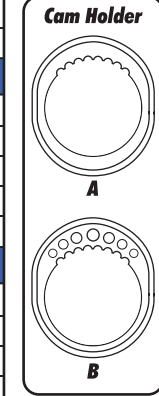

Rear	Alignment	Front
	Ride Height	
	Camber	
N/A	Caster	
	Rear Hub Toe	N/A
	Toe	
	Hex Spacing	
	Wheelbase	
N/A	Steering Link	
N/A	Bumpsteer	

Notes:

Differentials		
	Type	
	Setting	
	Belt Tension Number	
	Cam Holder	

Notes:

Tires		
	Tire	
	Tire Diameter	
	Insert & Wheel	
	Additive & Amount	

Notes:

Shocks		
	Oil	
	Piston	
	Rebound	
	Spring	

Notes:

Chassis		
	Chassis:	
	Top Plate:	

Suspension Geometry		
	Shock Position	
	Camber Link Position	
	Outer Ball & Shims	
	FWD Arm Mount	
	FWD Mount Shims	
	RWD Arm Mount	
	RWD Mount Shims	
	Drop	
	Anti-Roll Bar	

Notes:

Body & Wing

Battery

Motor Gear Brush Spring Timing